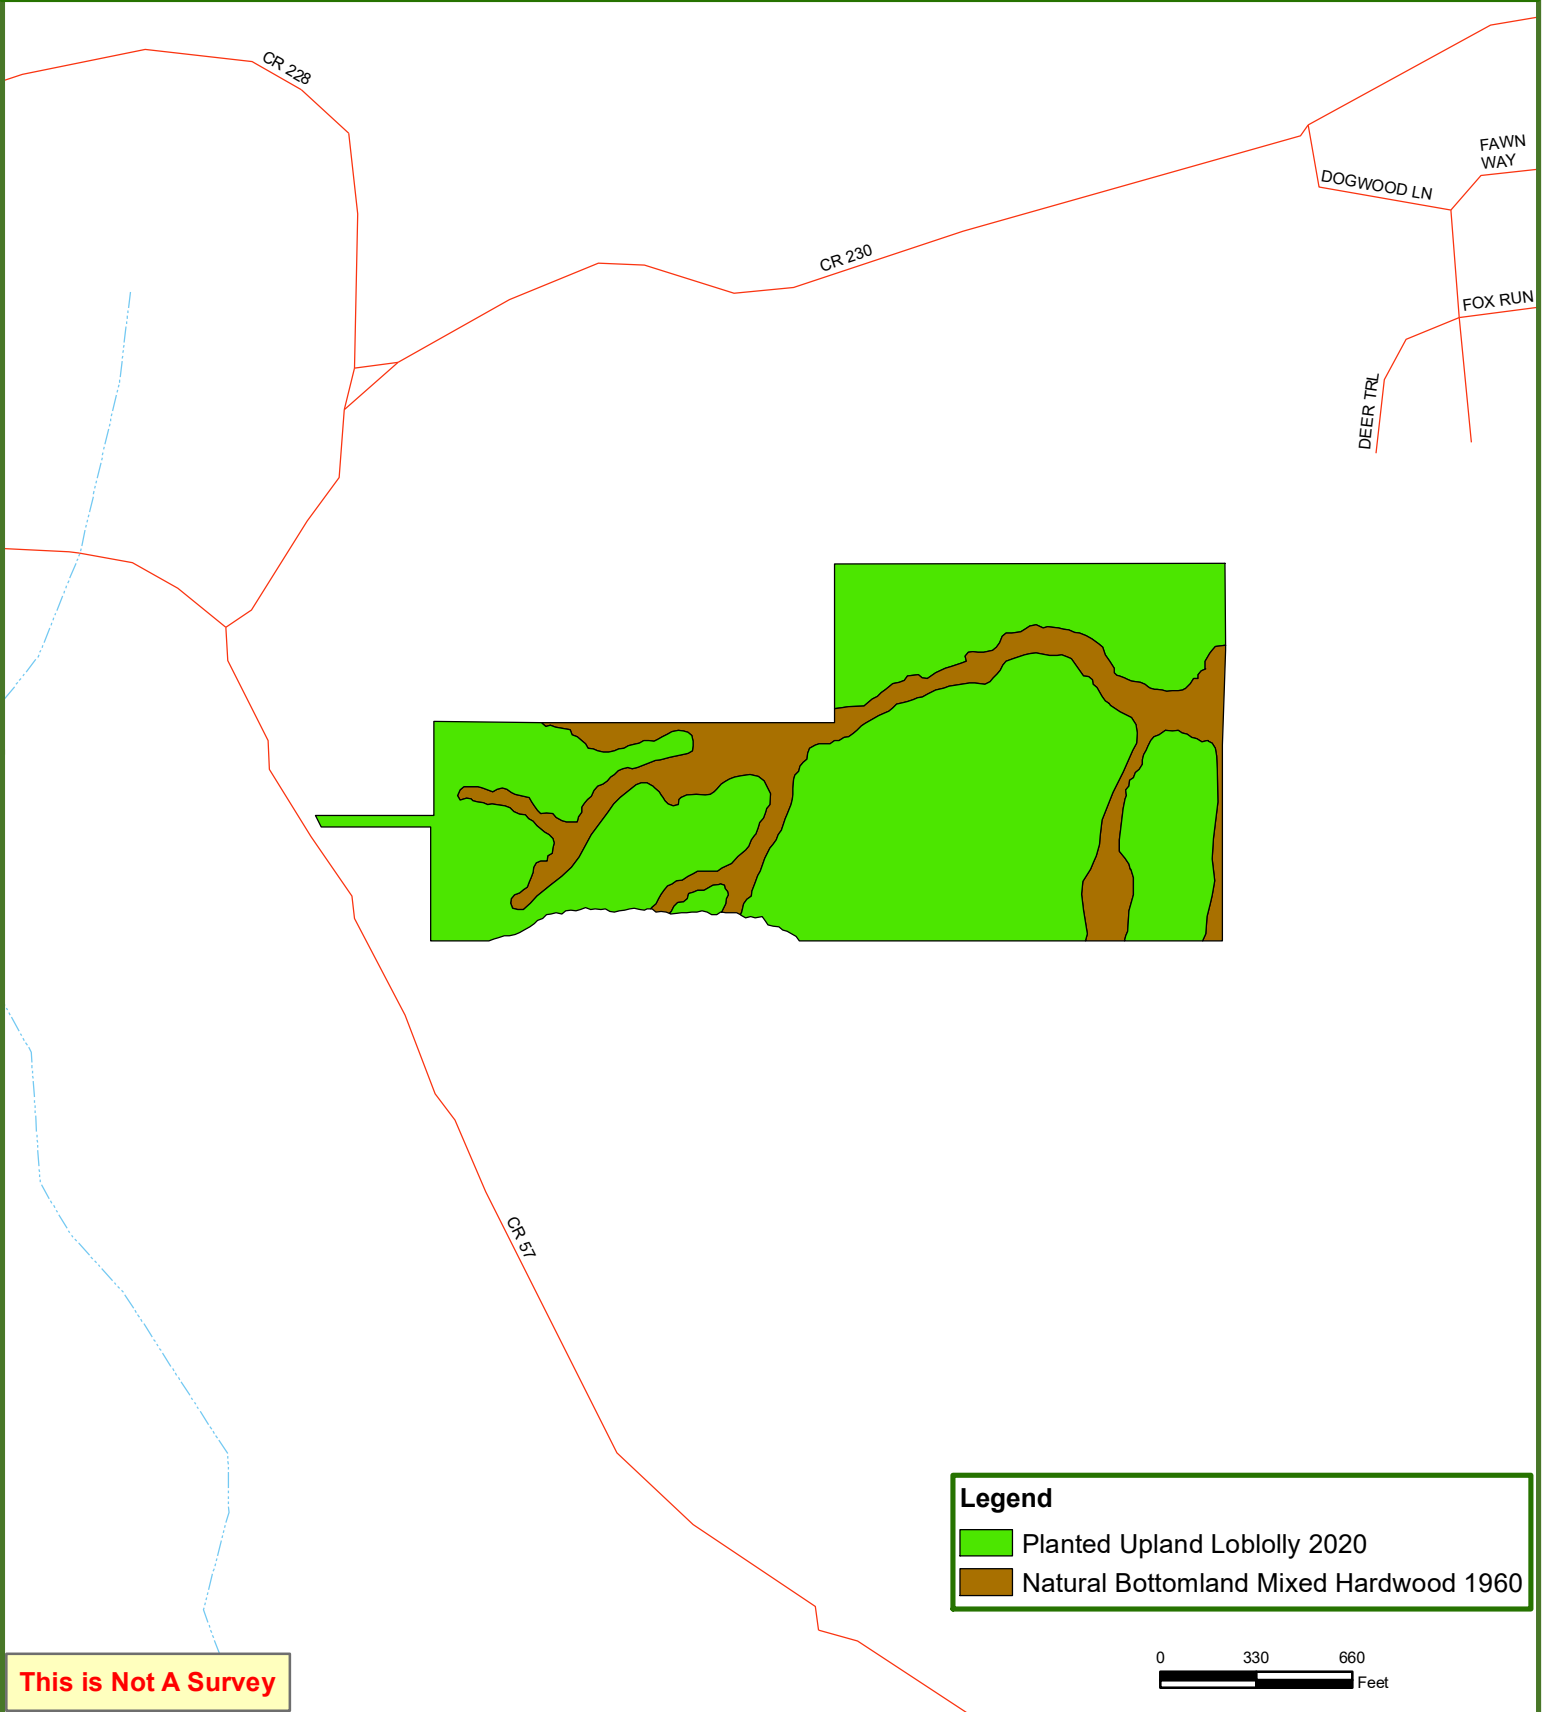

# Ofelia Tract

## Randolph County, AL

62.00 ± Acres

**This is Not A Survey**

**Legend**

-  Planted Upland Loblolly 2020
-  Natural Bottomland Mixed Hardwood 1960

This map was produced from information supplied by the seller and the use of aerial photography. The boundary lines portrayed on this map are approximate and could be different than the actual location of the boundaries found in the field.