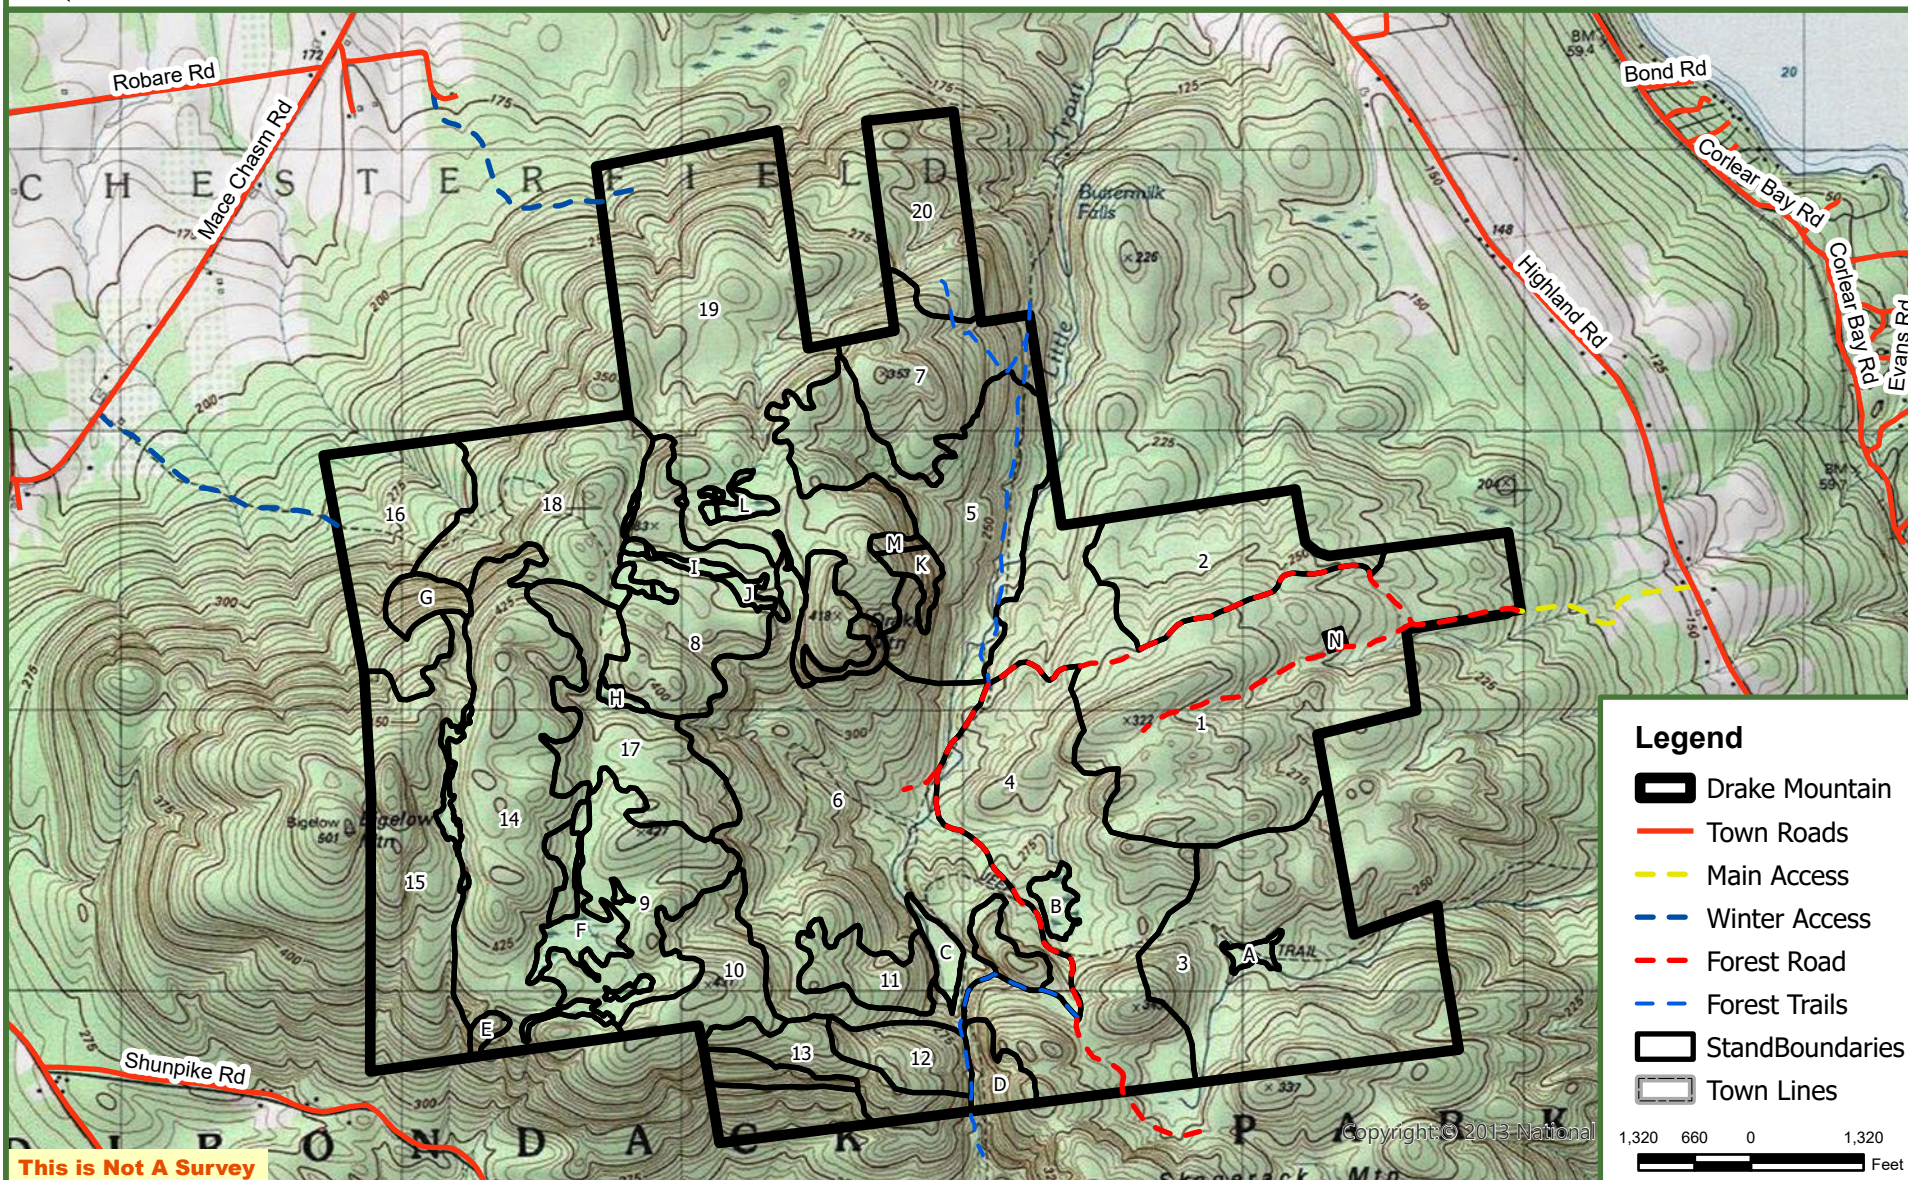

Drake Mountain Forest

2,389 Tax Acres

Chesterfield, Essex County, New York

This is Not A Survey

Map produced from the best available information including town tax maps, hand held GPS data, aerial photography and reference information obtained from publicly available GIS sources, and the owner. Boundary lines portrayed on this map are approximate and could be different than the actual location of boundaries found in the field.