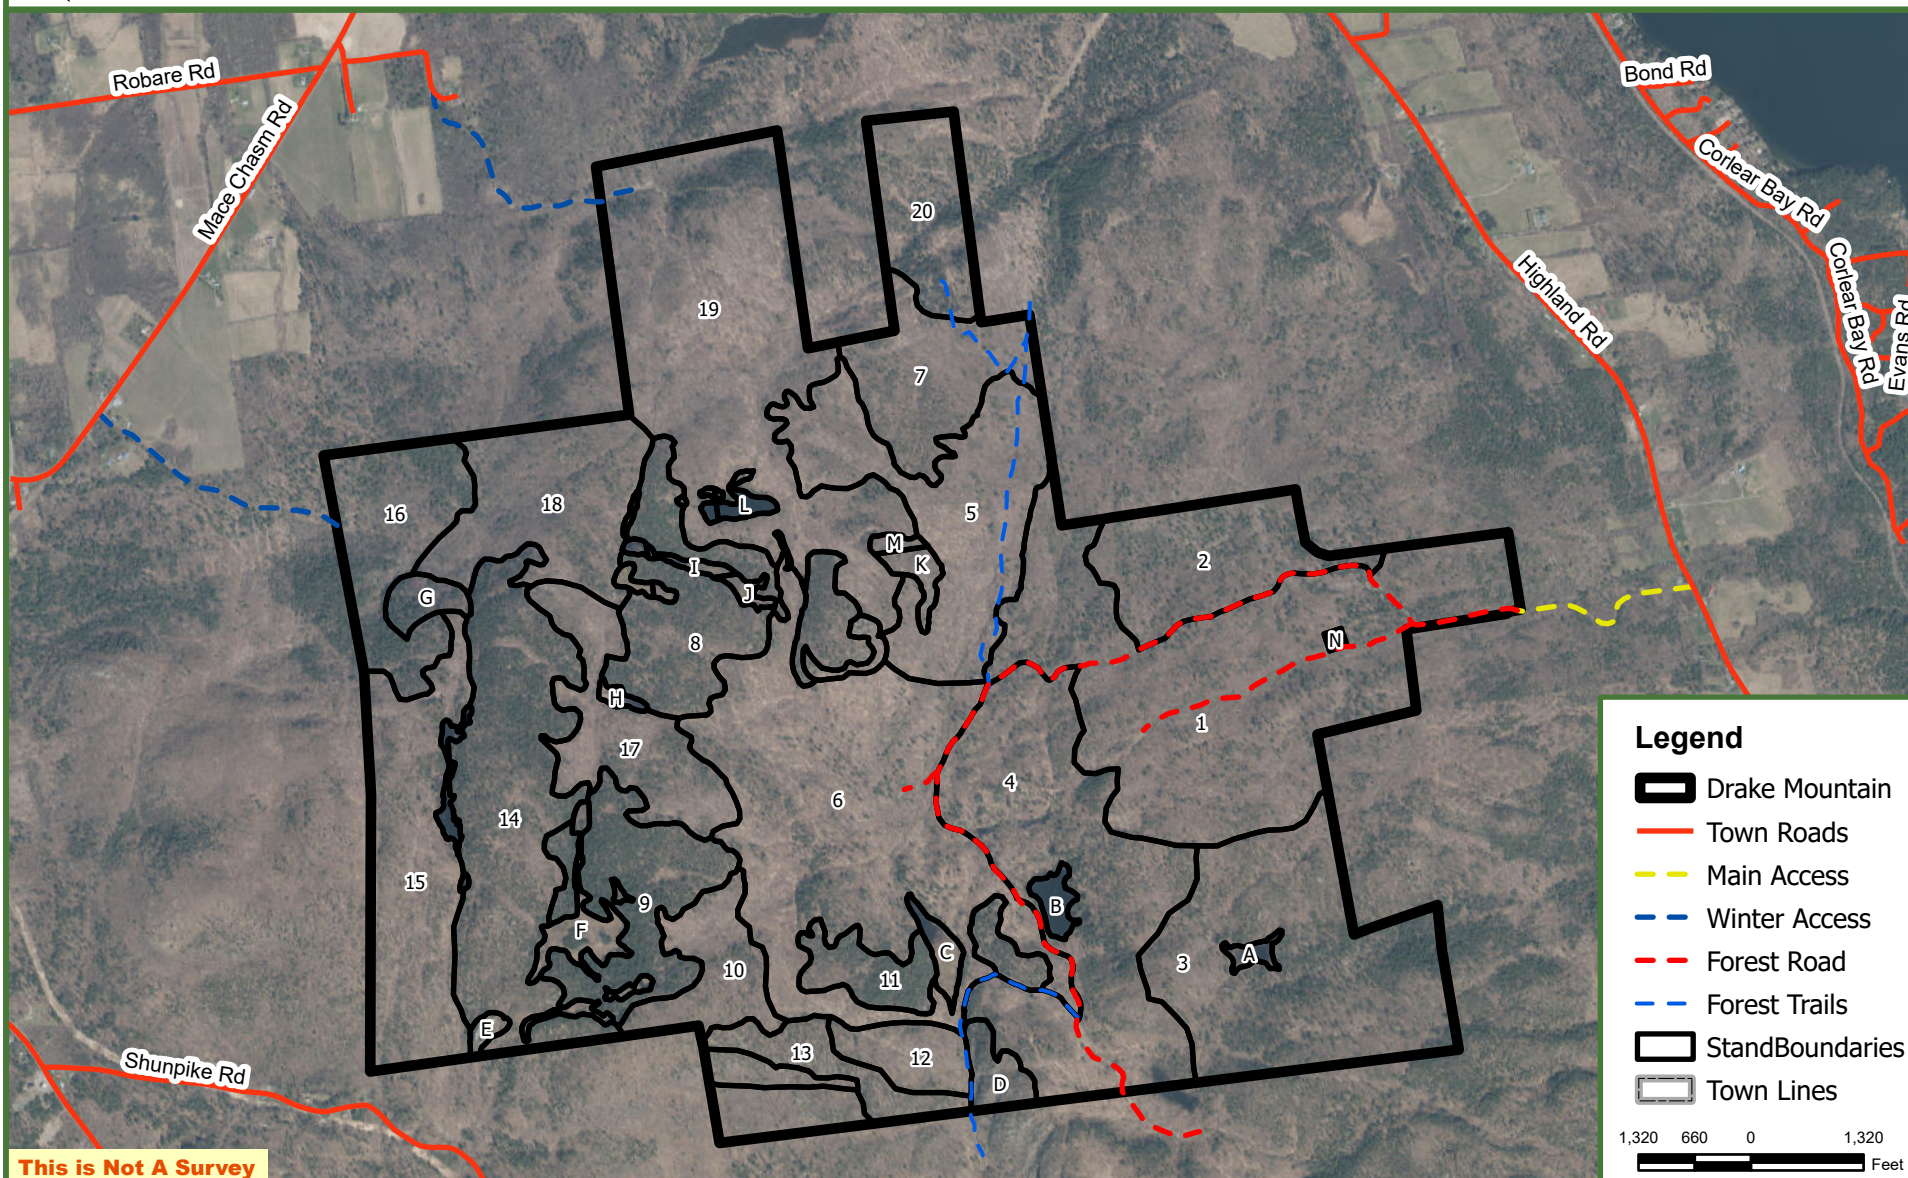

Drake Mountain Forest

2,389 Tax Acres

Chesterfield, Essex County, New York

This is Not A Survey

Map produced from the best available information including town tax maps, hand held GPS data, aerial photography and reference information obtained from publicly available GIS sources, and the owner. Boundary lines portrayed on this map are approximate and could be different than the actual location of boundaries found in the field.