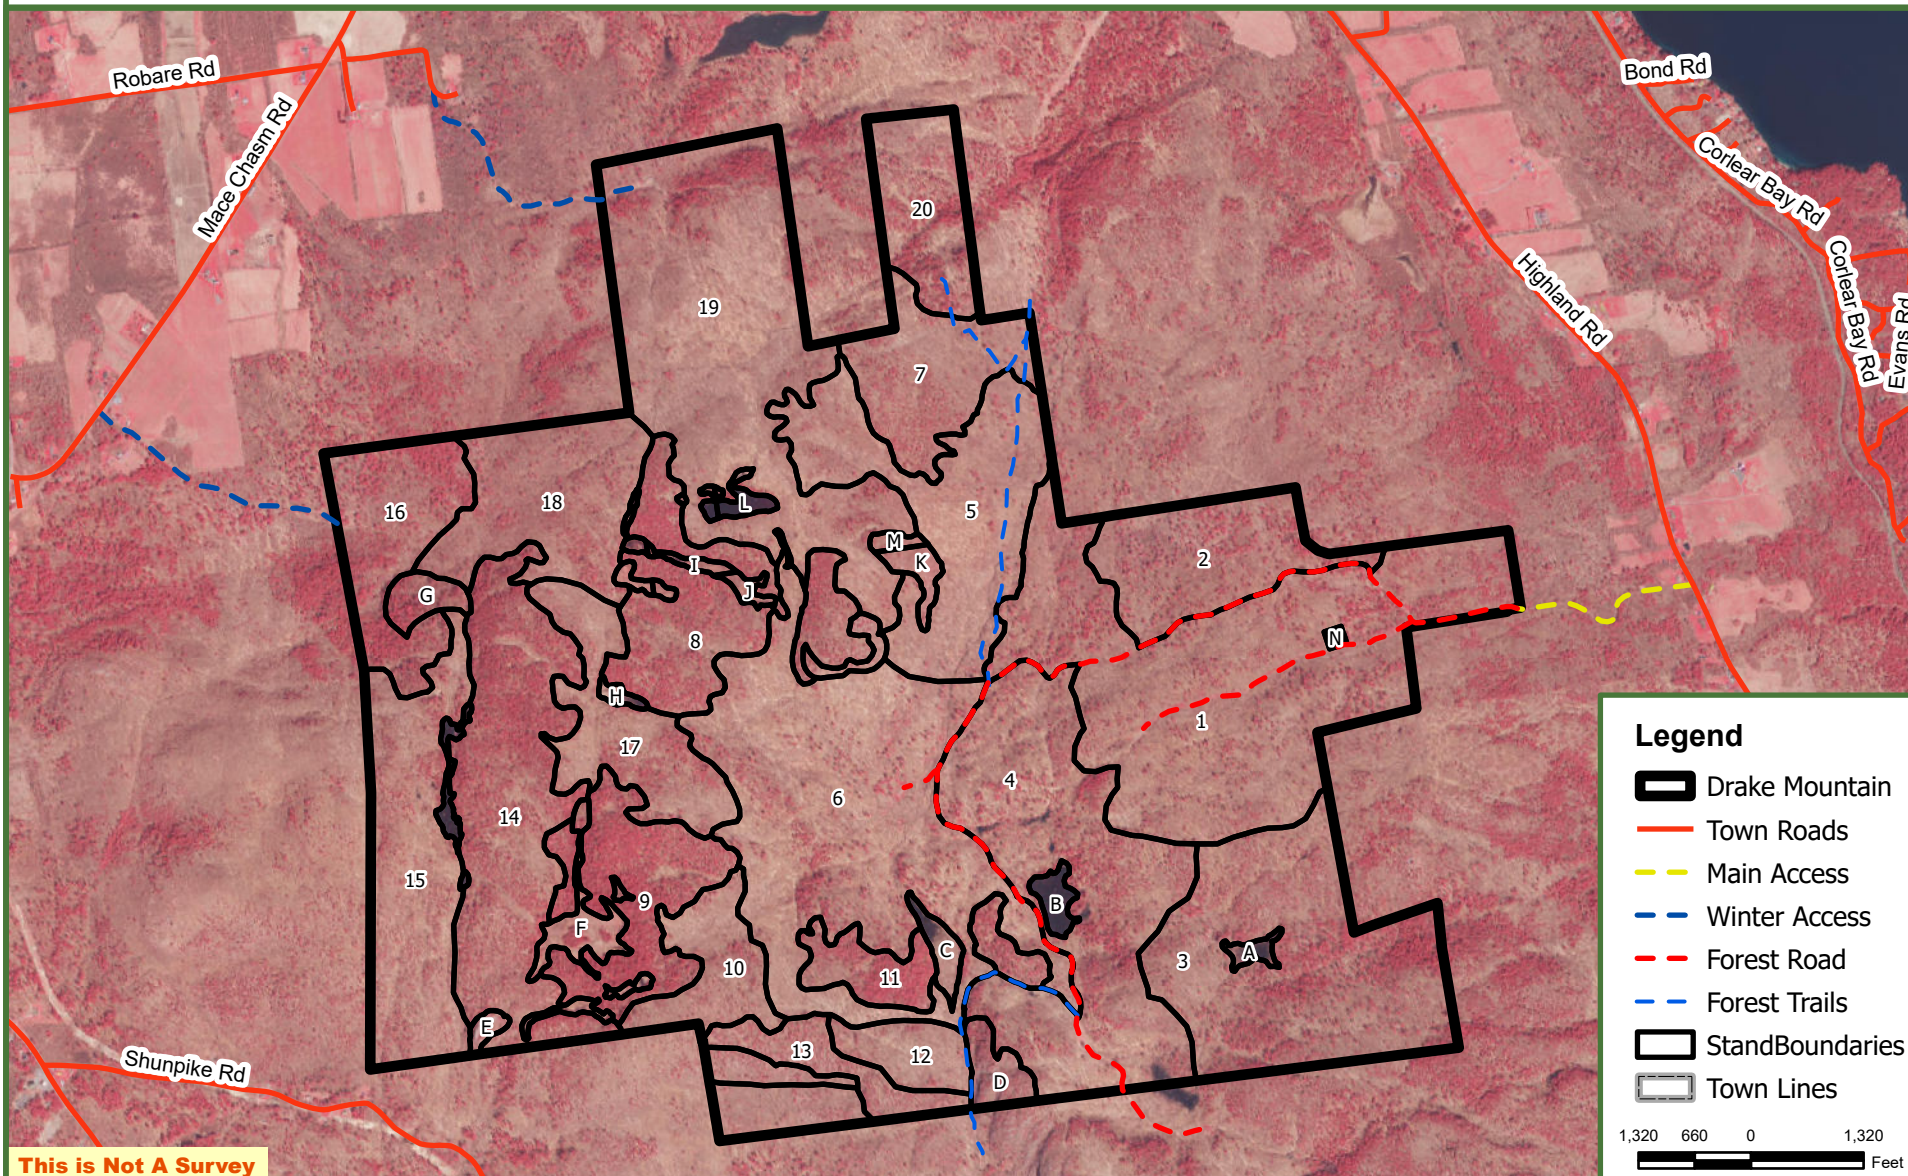

Drake Mountain Forest

2,389 Tax Acres

Chesterfield, Essex County, New York

Map produced from the best available information including town tax maps, hand held GPS data, aerial photography and reference information obtained from publicly available GIS sources, and the owner. Boundary lines portrayed on this map are approximate and could be different than the actual location of boundaries found in the field.