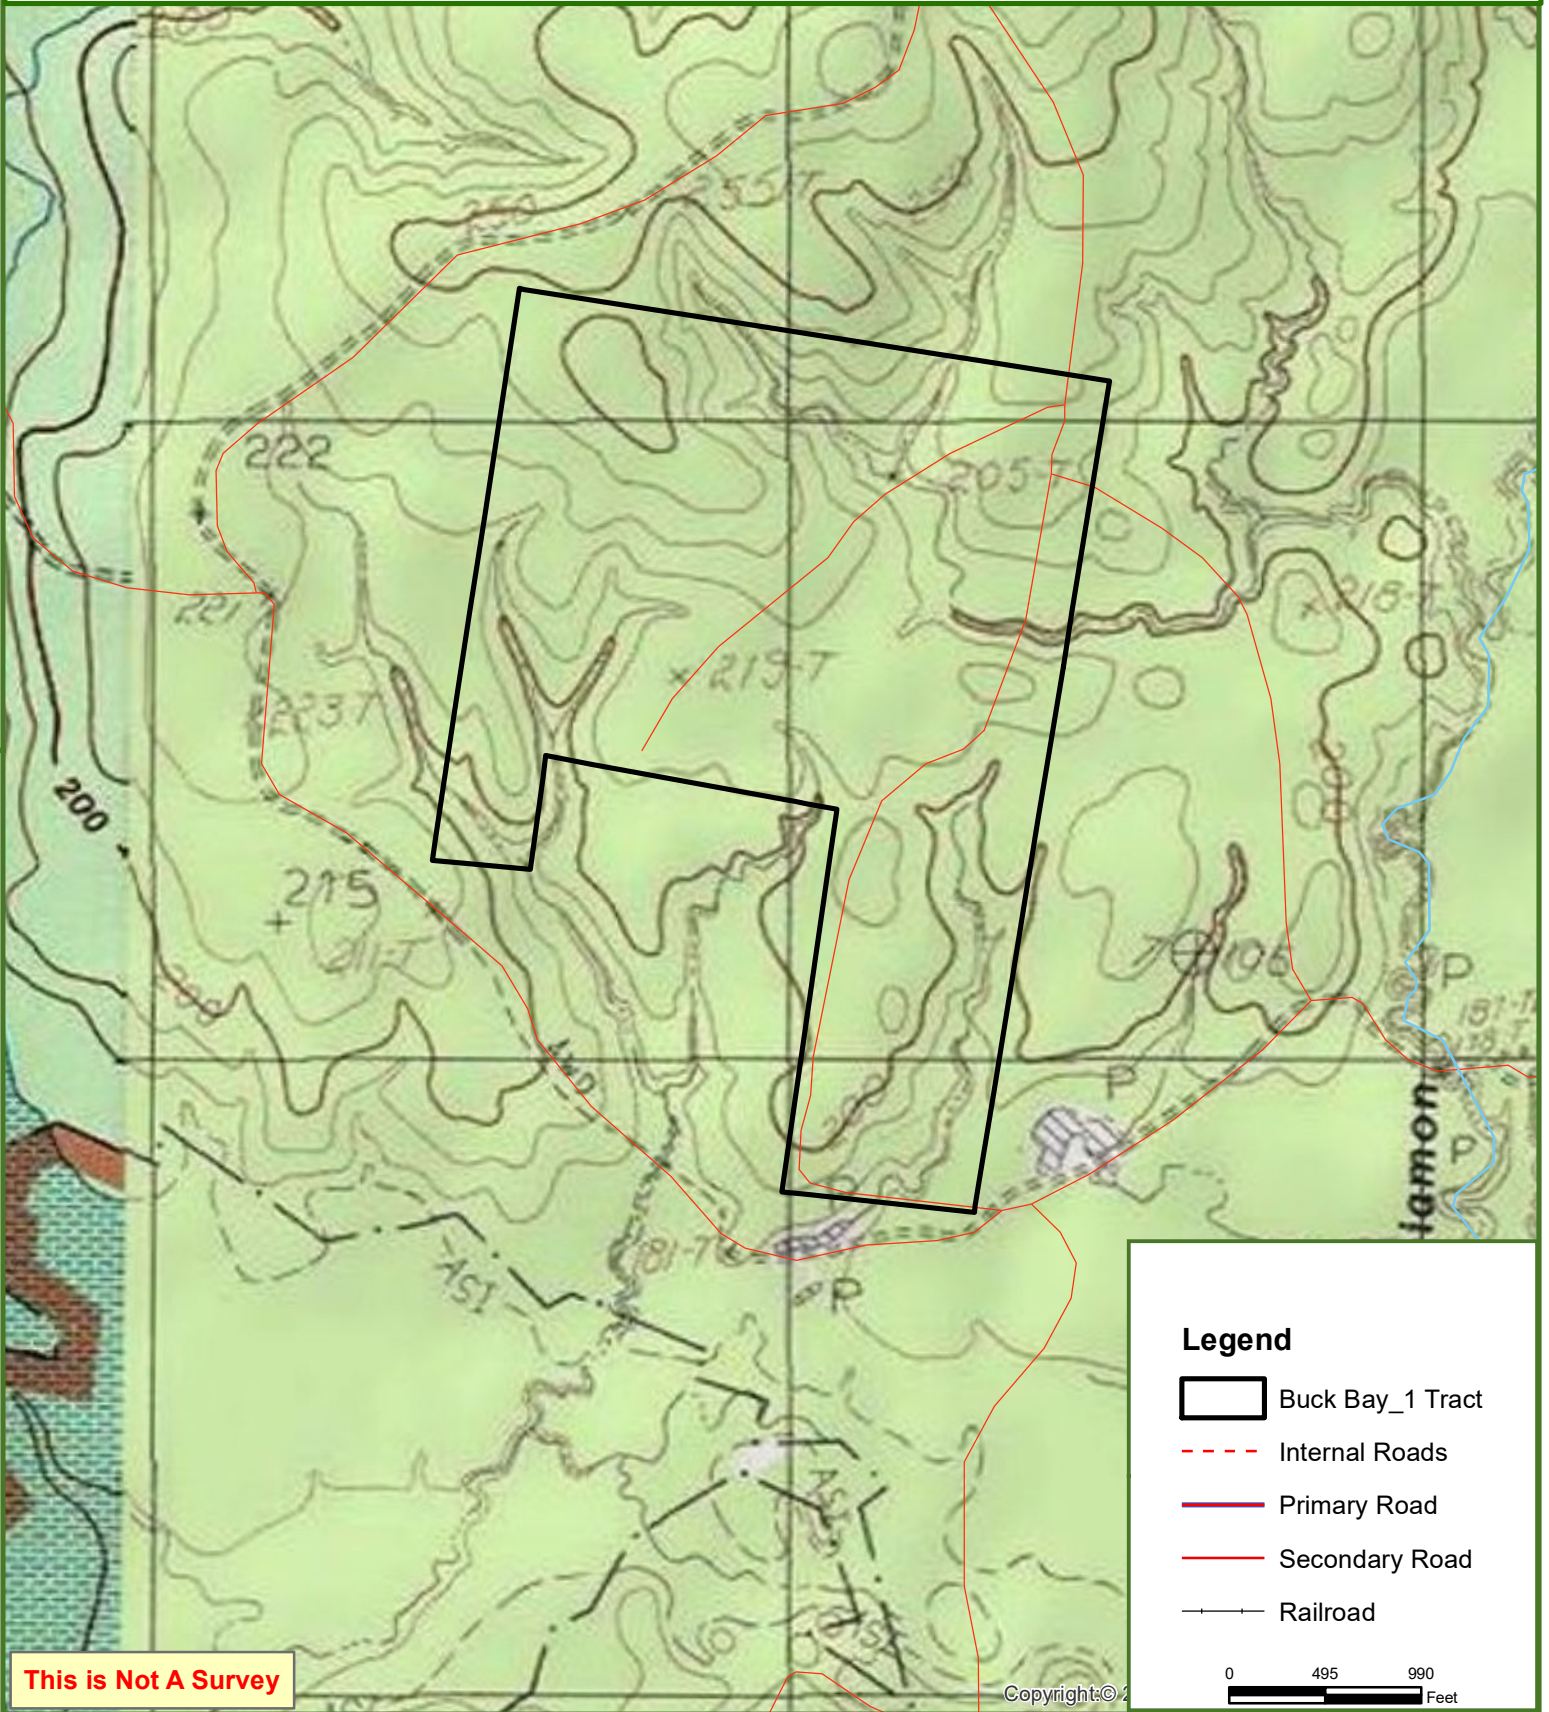

Buck Bay_1 Tract

San Augustine County, TX

221.00 ± Acres

This map was produced from information supplied by the seller and the use of aerial photography. The boundary lines portrayed on this map are approximate and could be different than the actual location of the boundaries found in the field.