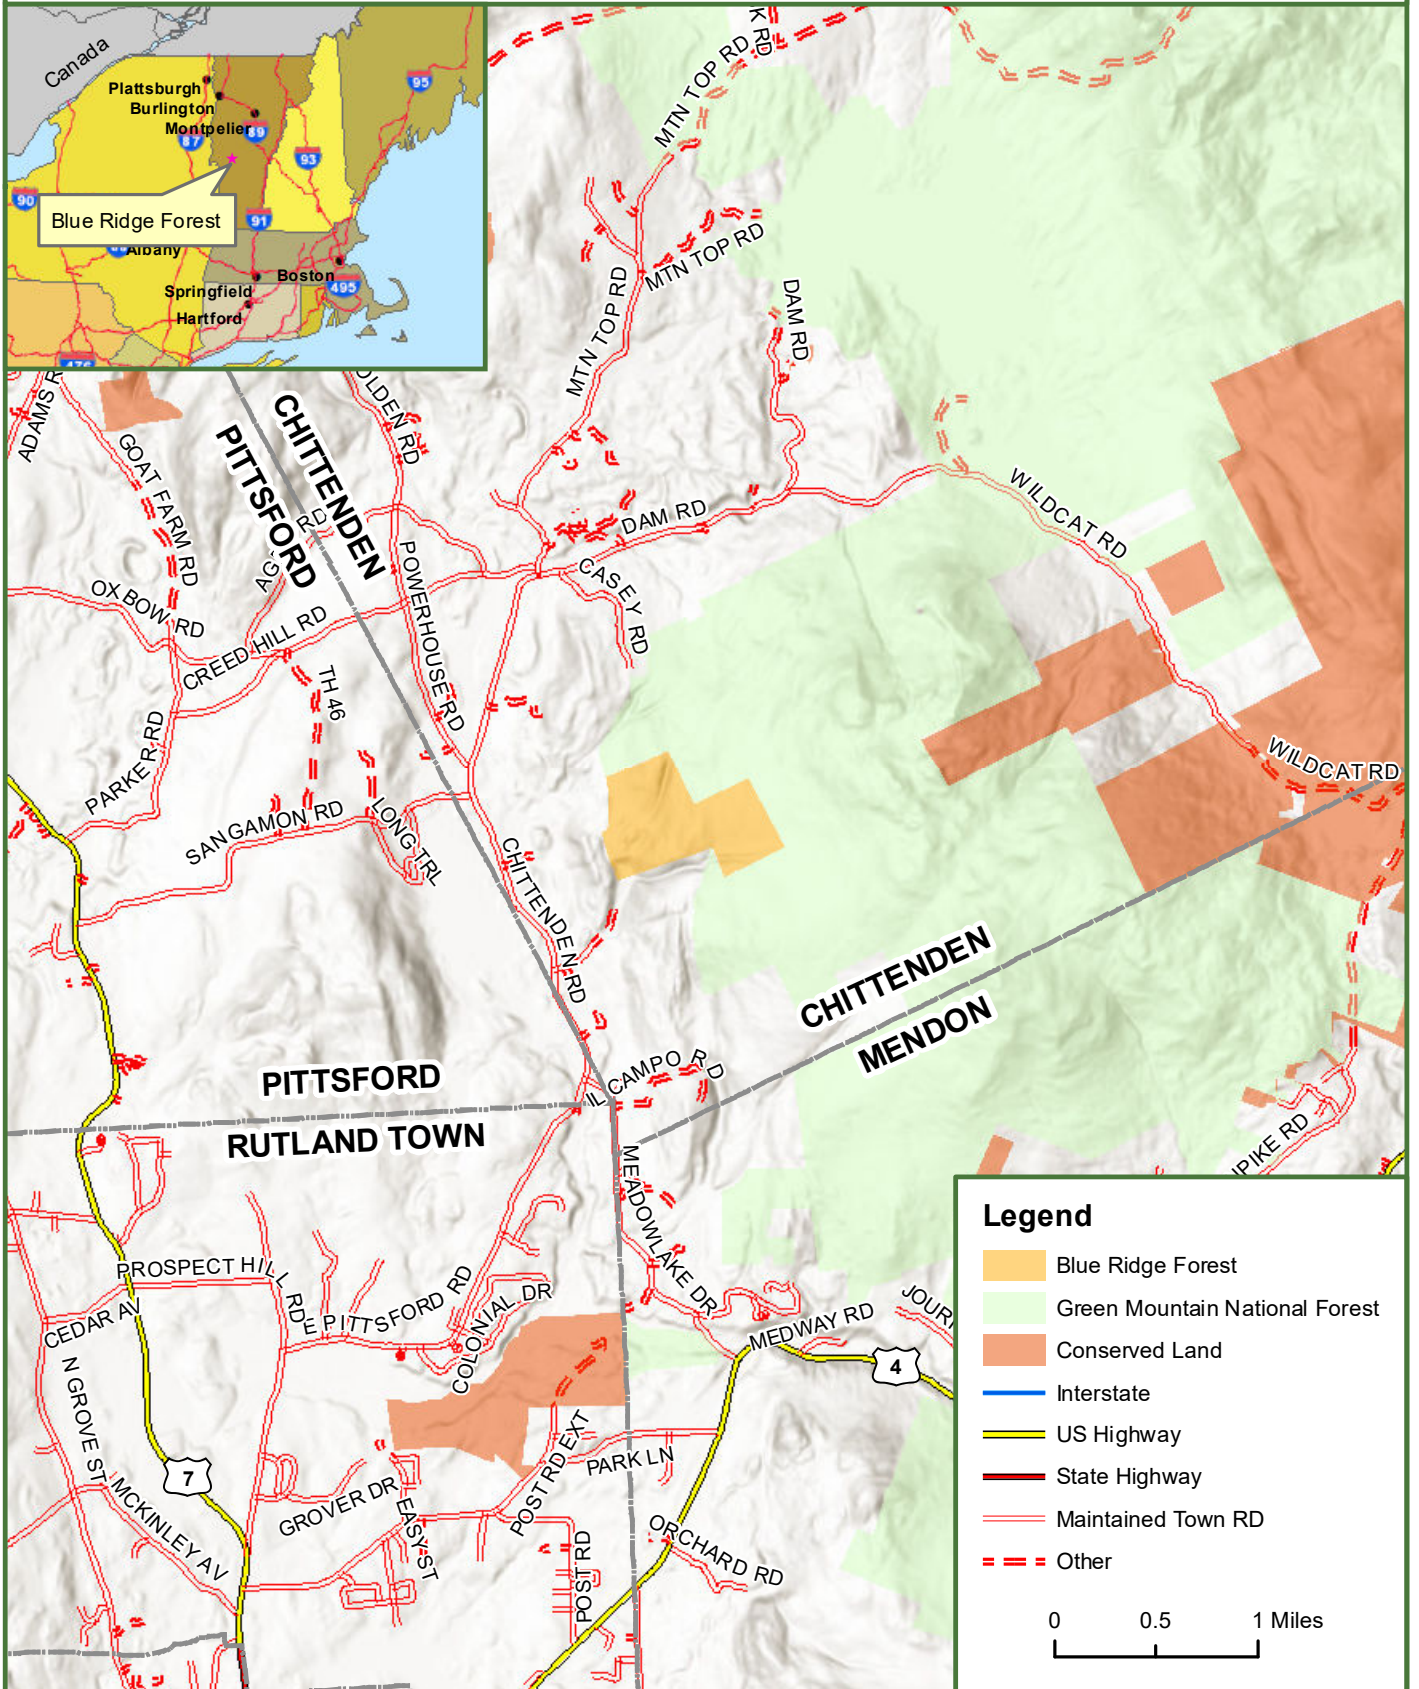

# Locus Map Blue Ridge Forest

221 Tax Acres

Chittenden, Rutland County, Vermont

**Legend**

- Blue Ridge Forest
- Green Mountain National Forest
- Conserved Land
- Interstate
- US Highway
- State Highway
- Maintained Town RD
- Other

0      0.5      1 Miles