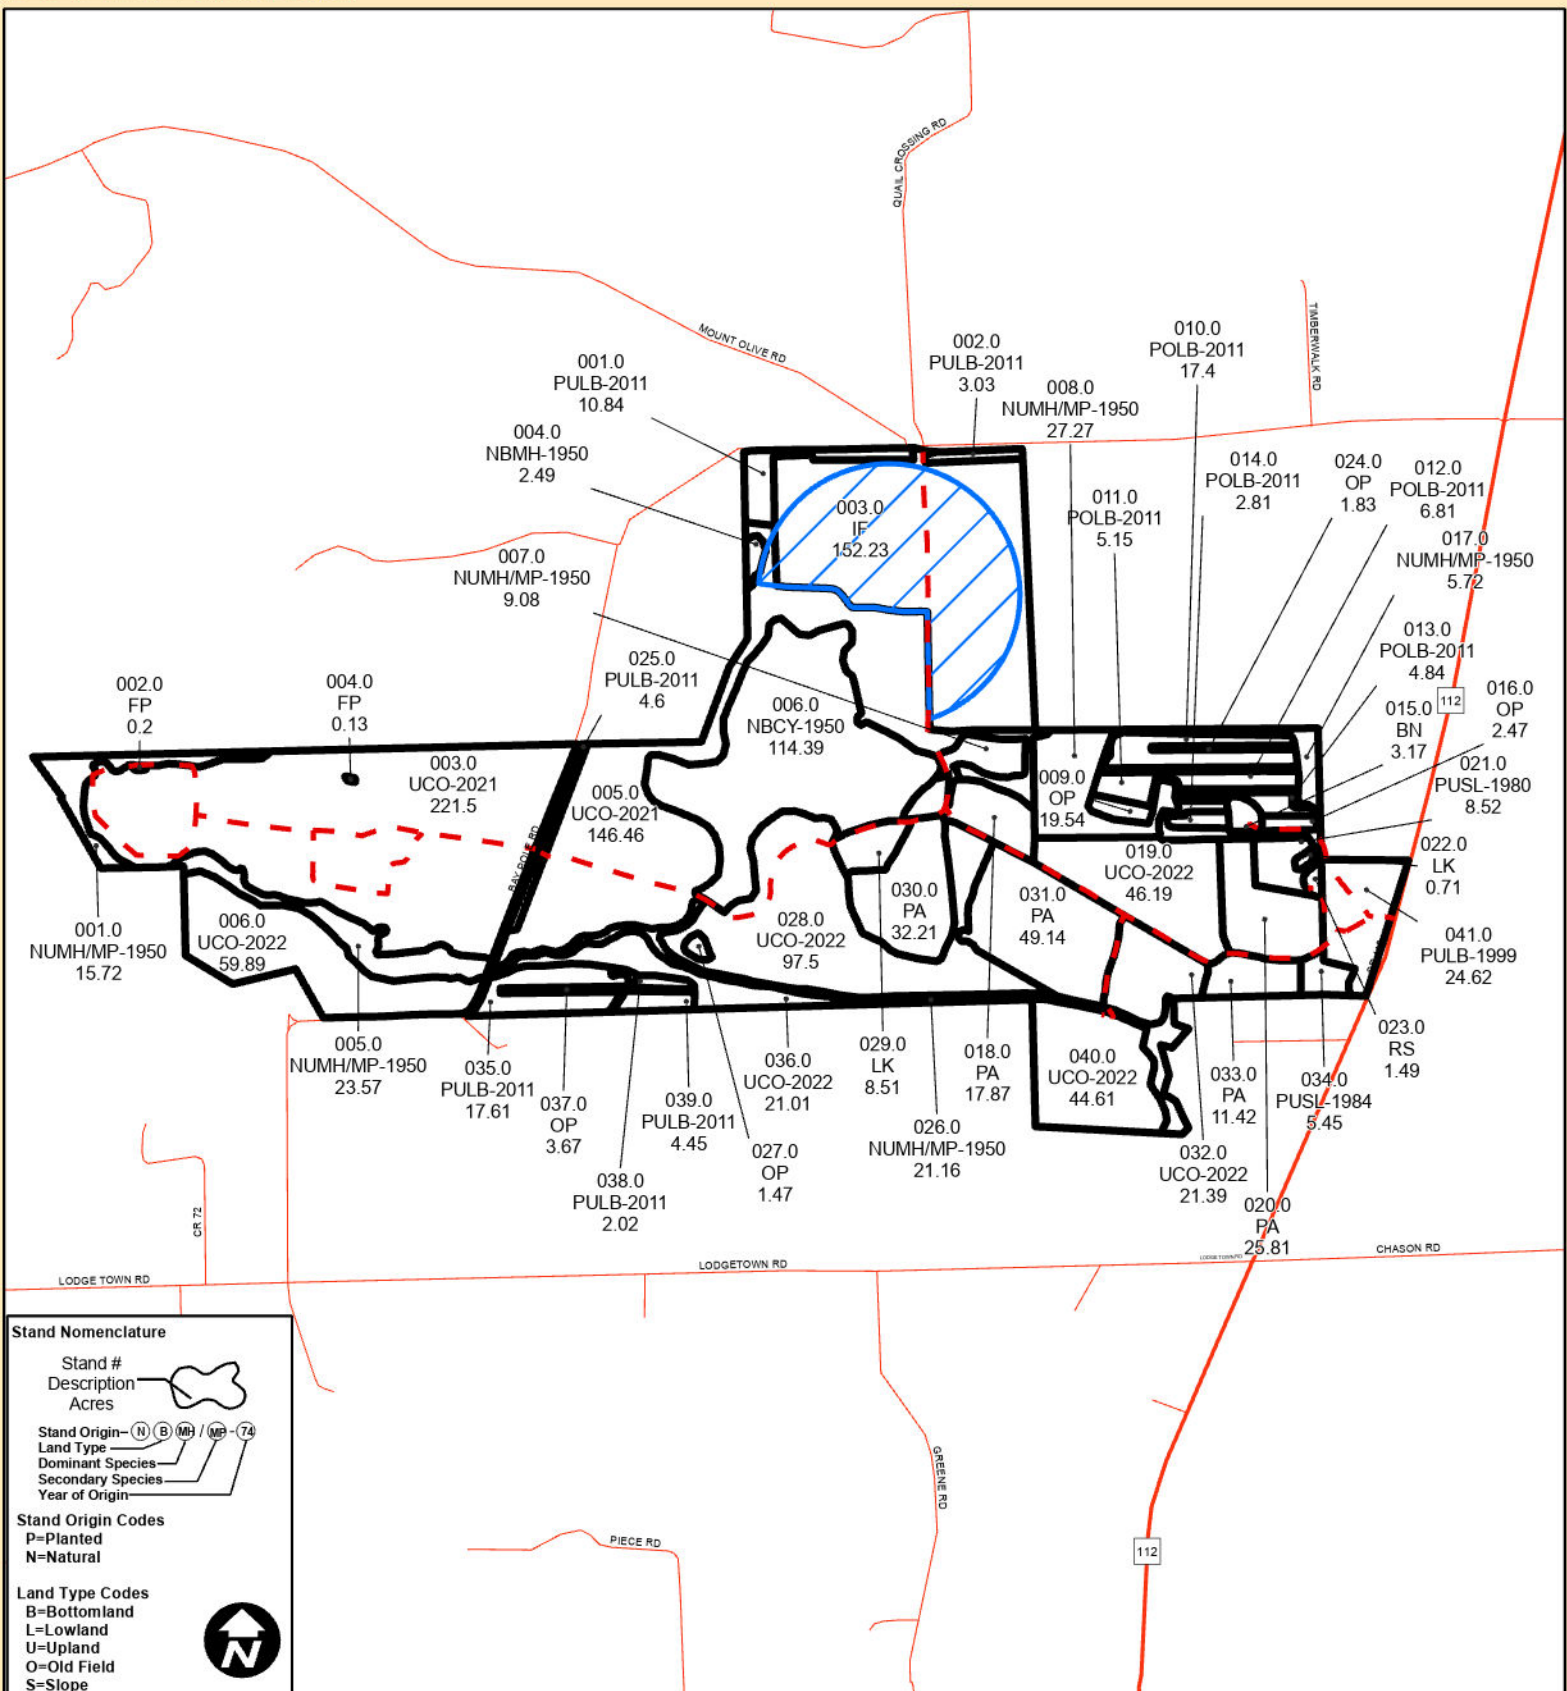

The QuailCrest Estate Mitchell County, GA 1328 Ac

 Irrigation Area
 Roads

Stand Nomenclature

Stand #
Description
Acres

Stand Origin—(N) (B) (MP) / (MP-74)
Land Type
Dominant Species
Secondary Species
Year of Origin

Stand Origin Codes
P=Planted
N=Natural

Land Type Codes
B=Bottomland
L=Lowland
U=Upland
O=Old Field
S=Slope