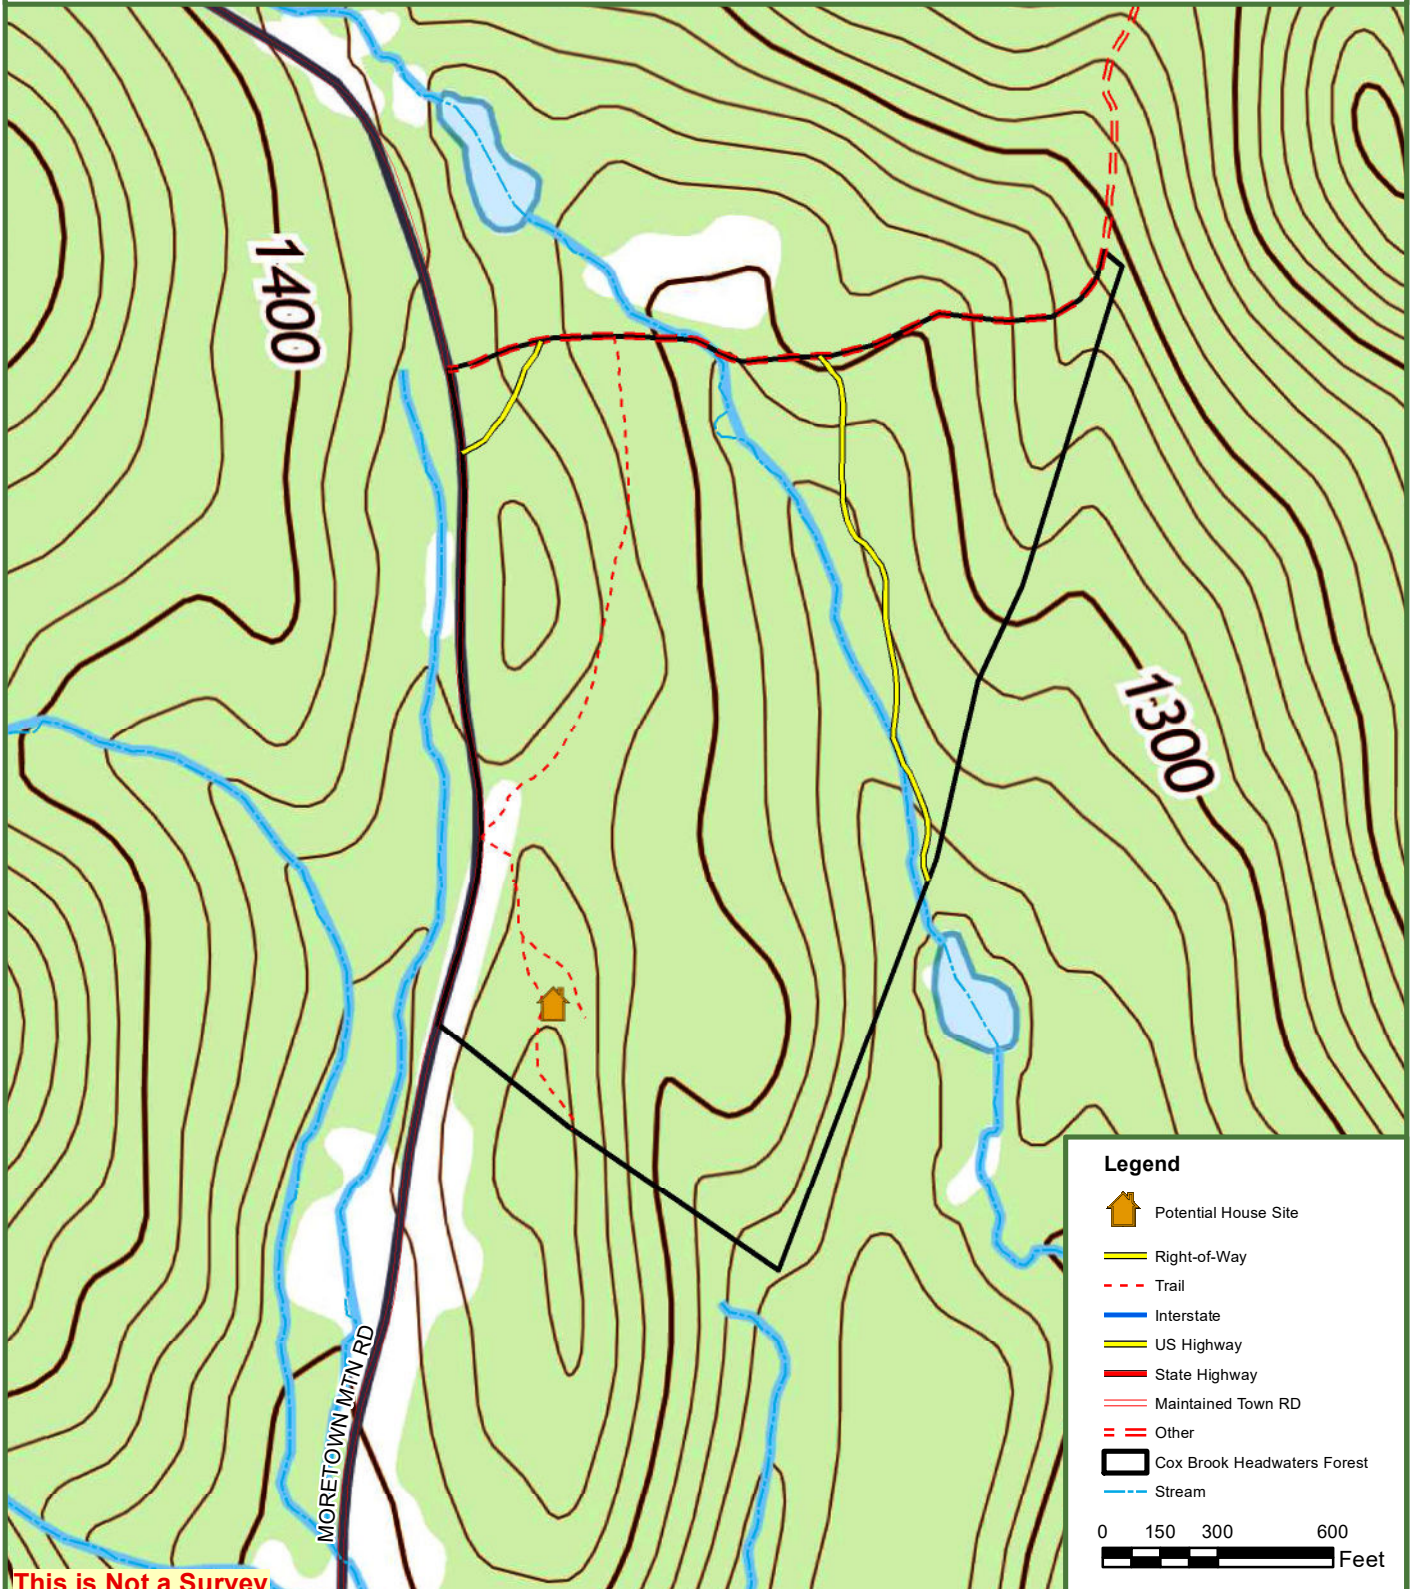

Cox Brook Headwaters

68.2 Tax Acres
Moretown, Washington County, Vermont

This is Not a Survey

Map produced from the best available information including VCGI town tax maps polygon, hand held GPS data, aerial photography and reference information obtained from publicly available GIS sources. Boundary lines portrayed on this map are approximate and could be different than the actual location of boundaries found in the field. Map is not a survey.