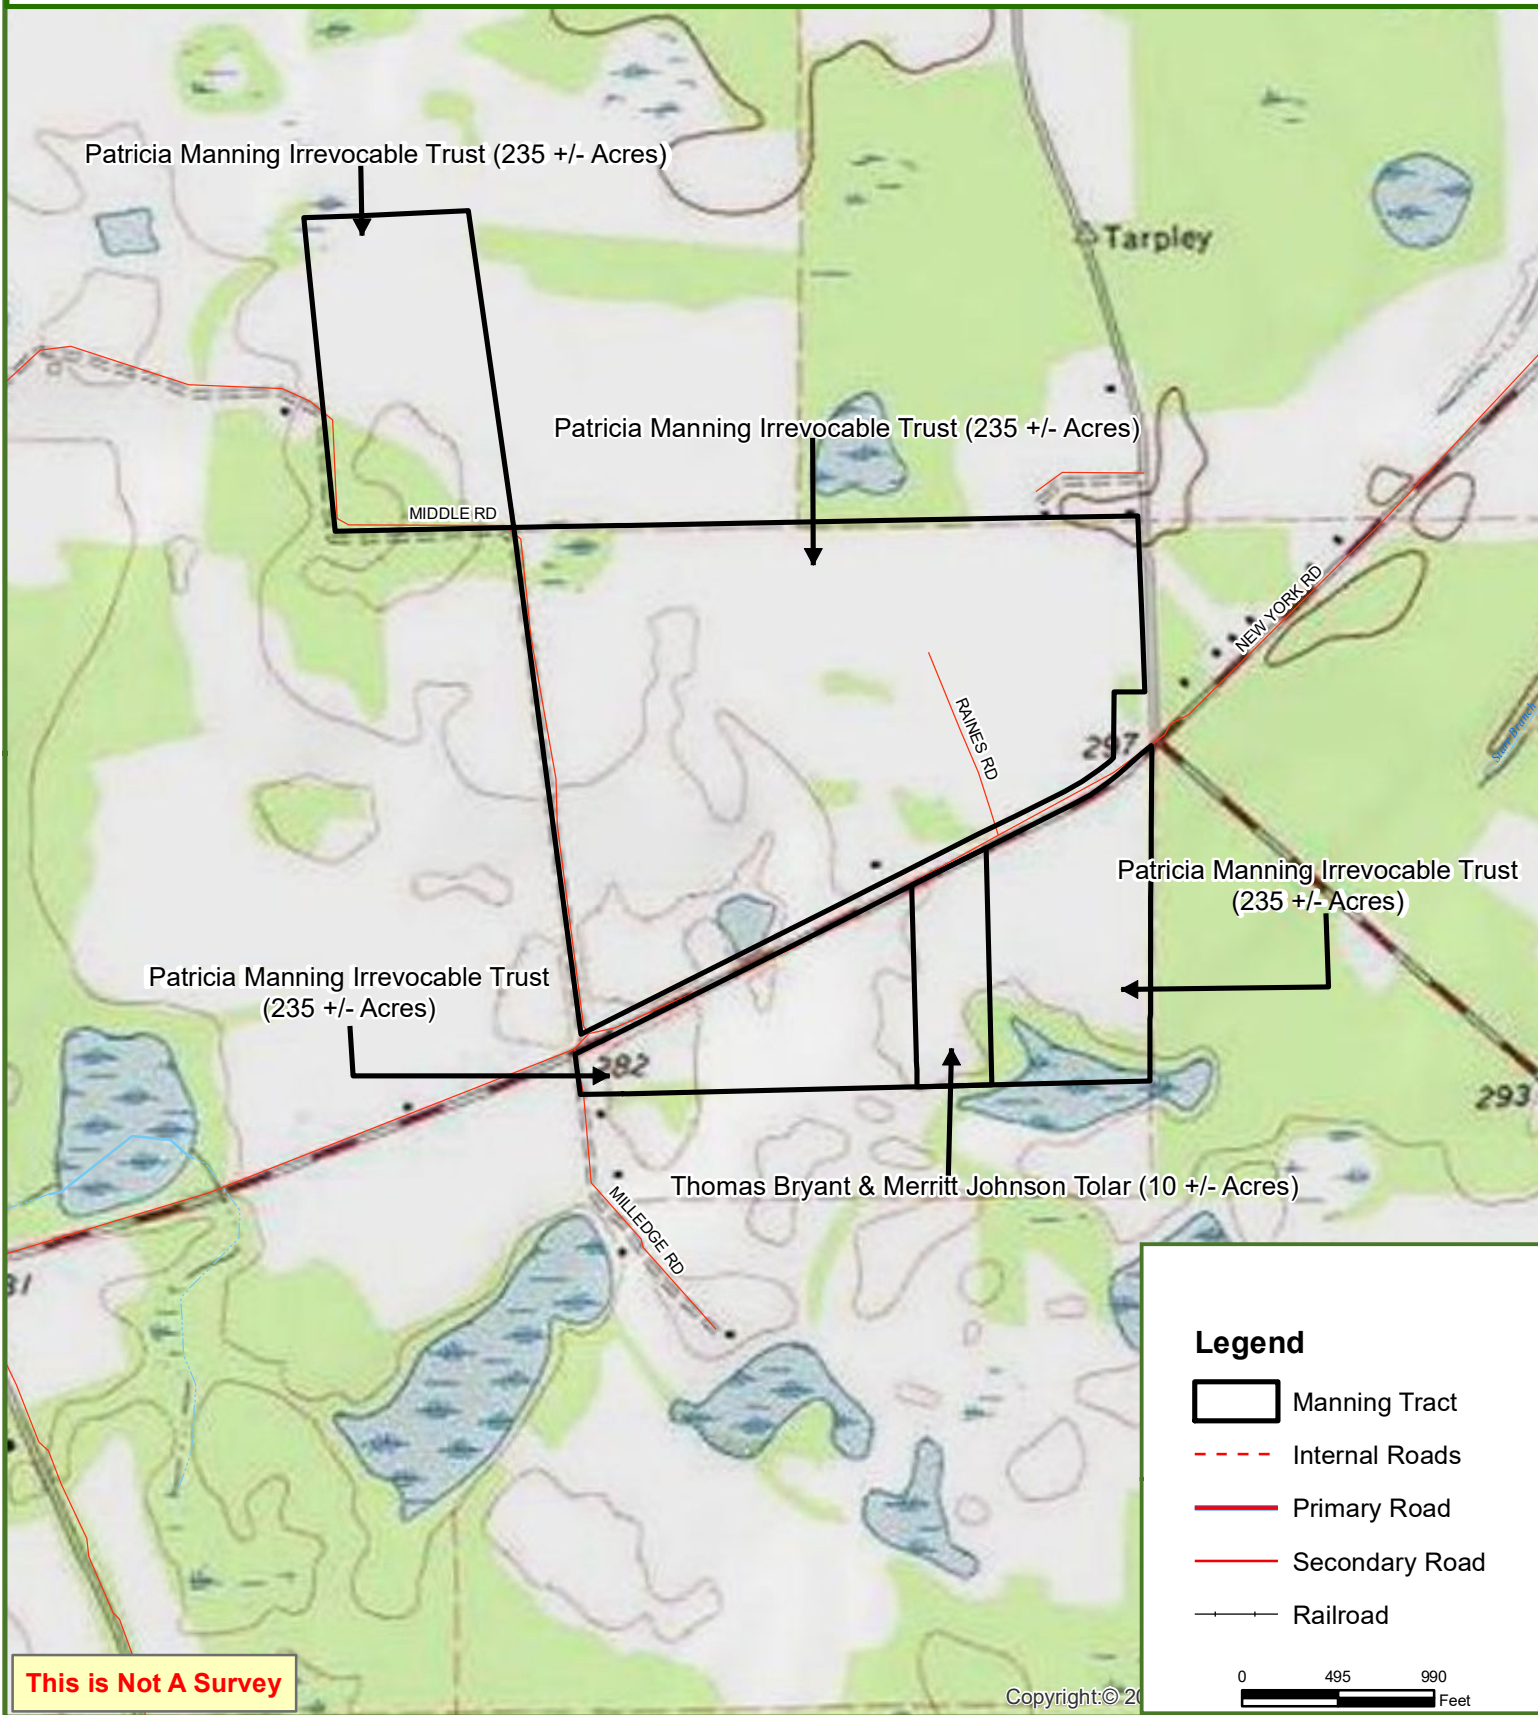

Manning Tract

Lee County, GA

245.00 ± Acres

This is Not A Survey

Copyright:© 20

0 495 990 Feet

This map was produced from information supplied by the seller and the use of aerial photography. The boundary lines portrayed on this map are approximate and could be different than the actual location of the boundaries found in the field.