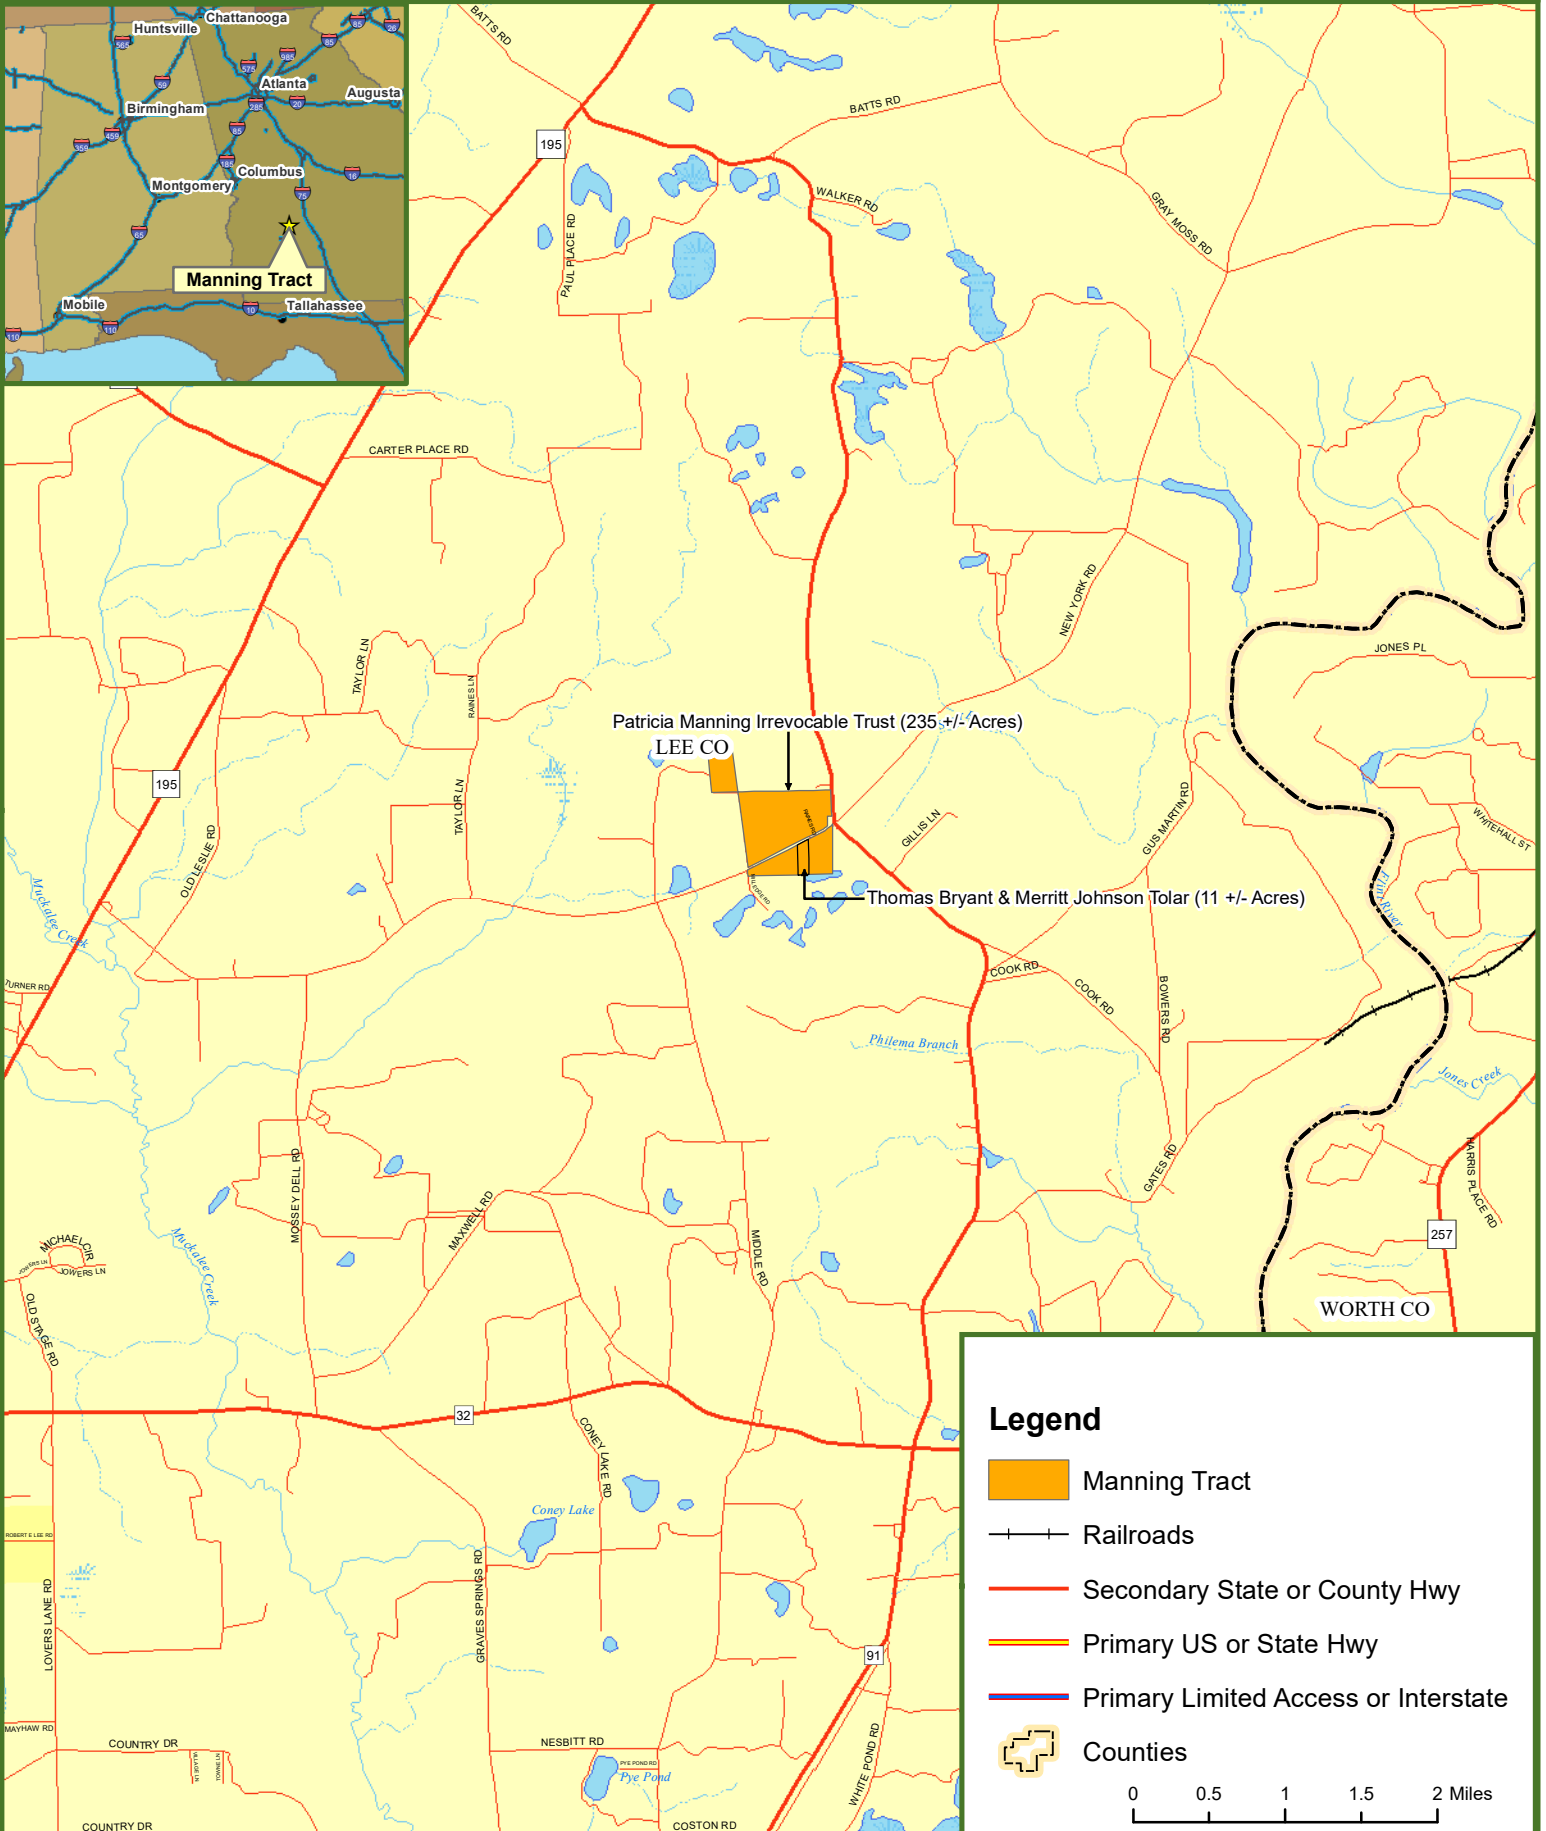

# Locus Map Manning Tract Lee County, GA 245.00 ± Acres

**Legend**

-  Manning Tract
-  Railroads
-  Secondary State or County Hwy
-  Primary US or State Hwy
-  Primary Limited Access or Interstate
-  Counties