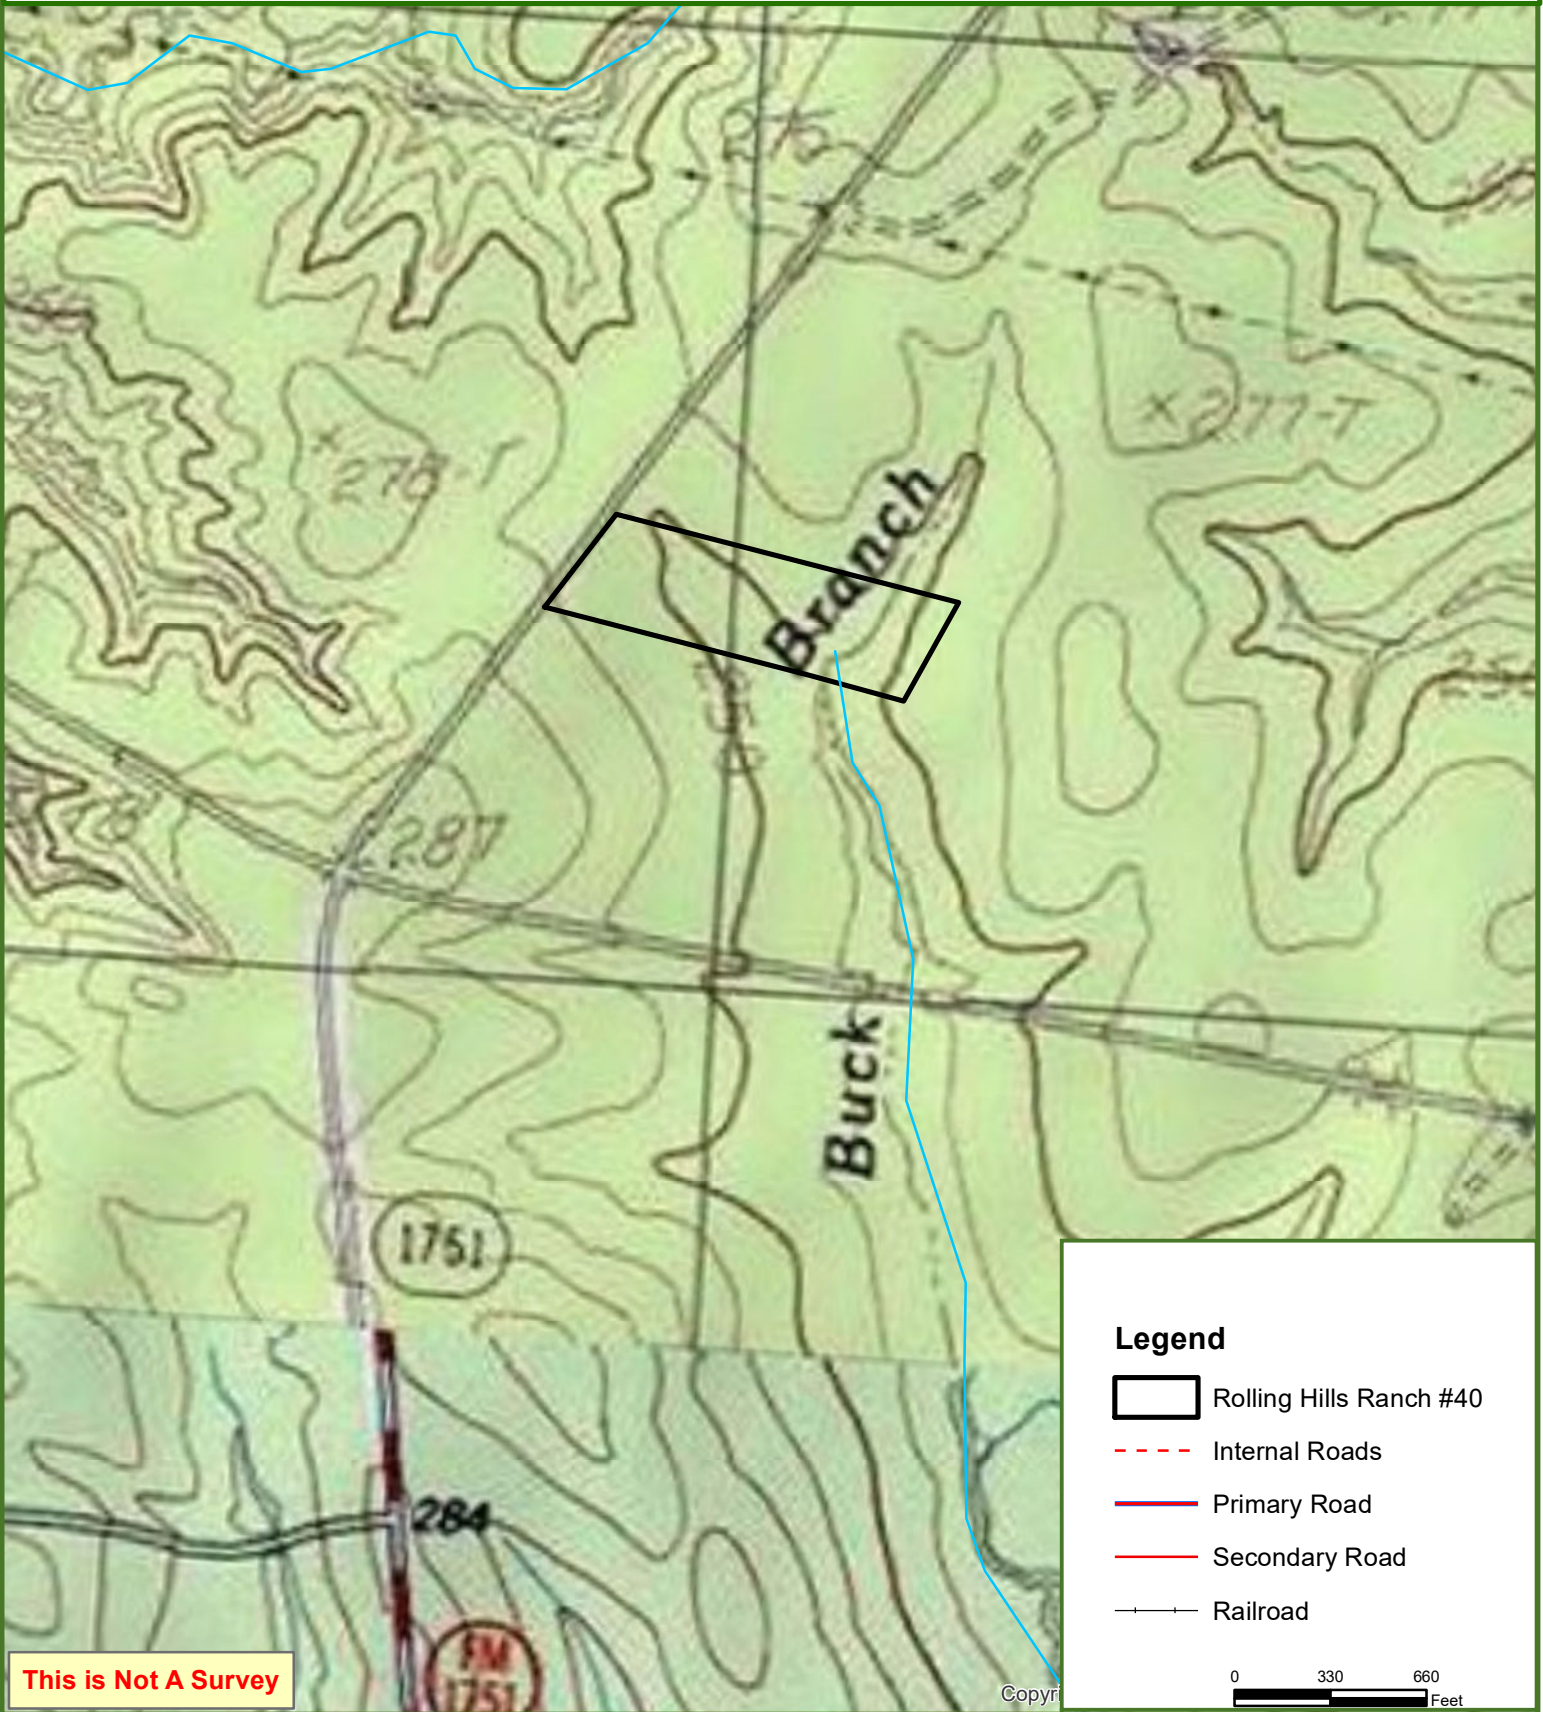

# Rolling Hills Ranch #40 Tract

San Augustine County, TX

10.12 ± Acres

This is Not A Survey

Copyr

0 330 660 Feet

This map was produced from information supplied by the seller and the use of aerial photography. The boundary lines portrayed on this map are approximate and could be different than the actual location of the boundaries found in the field.