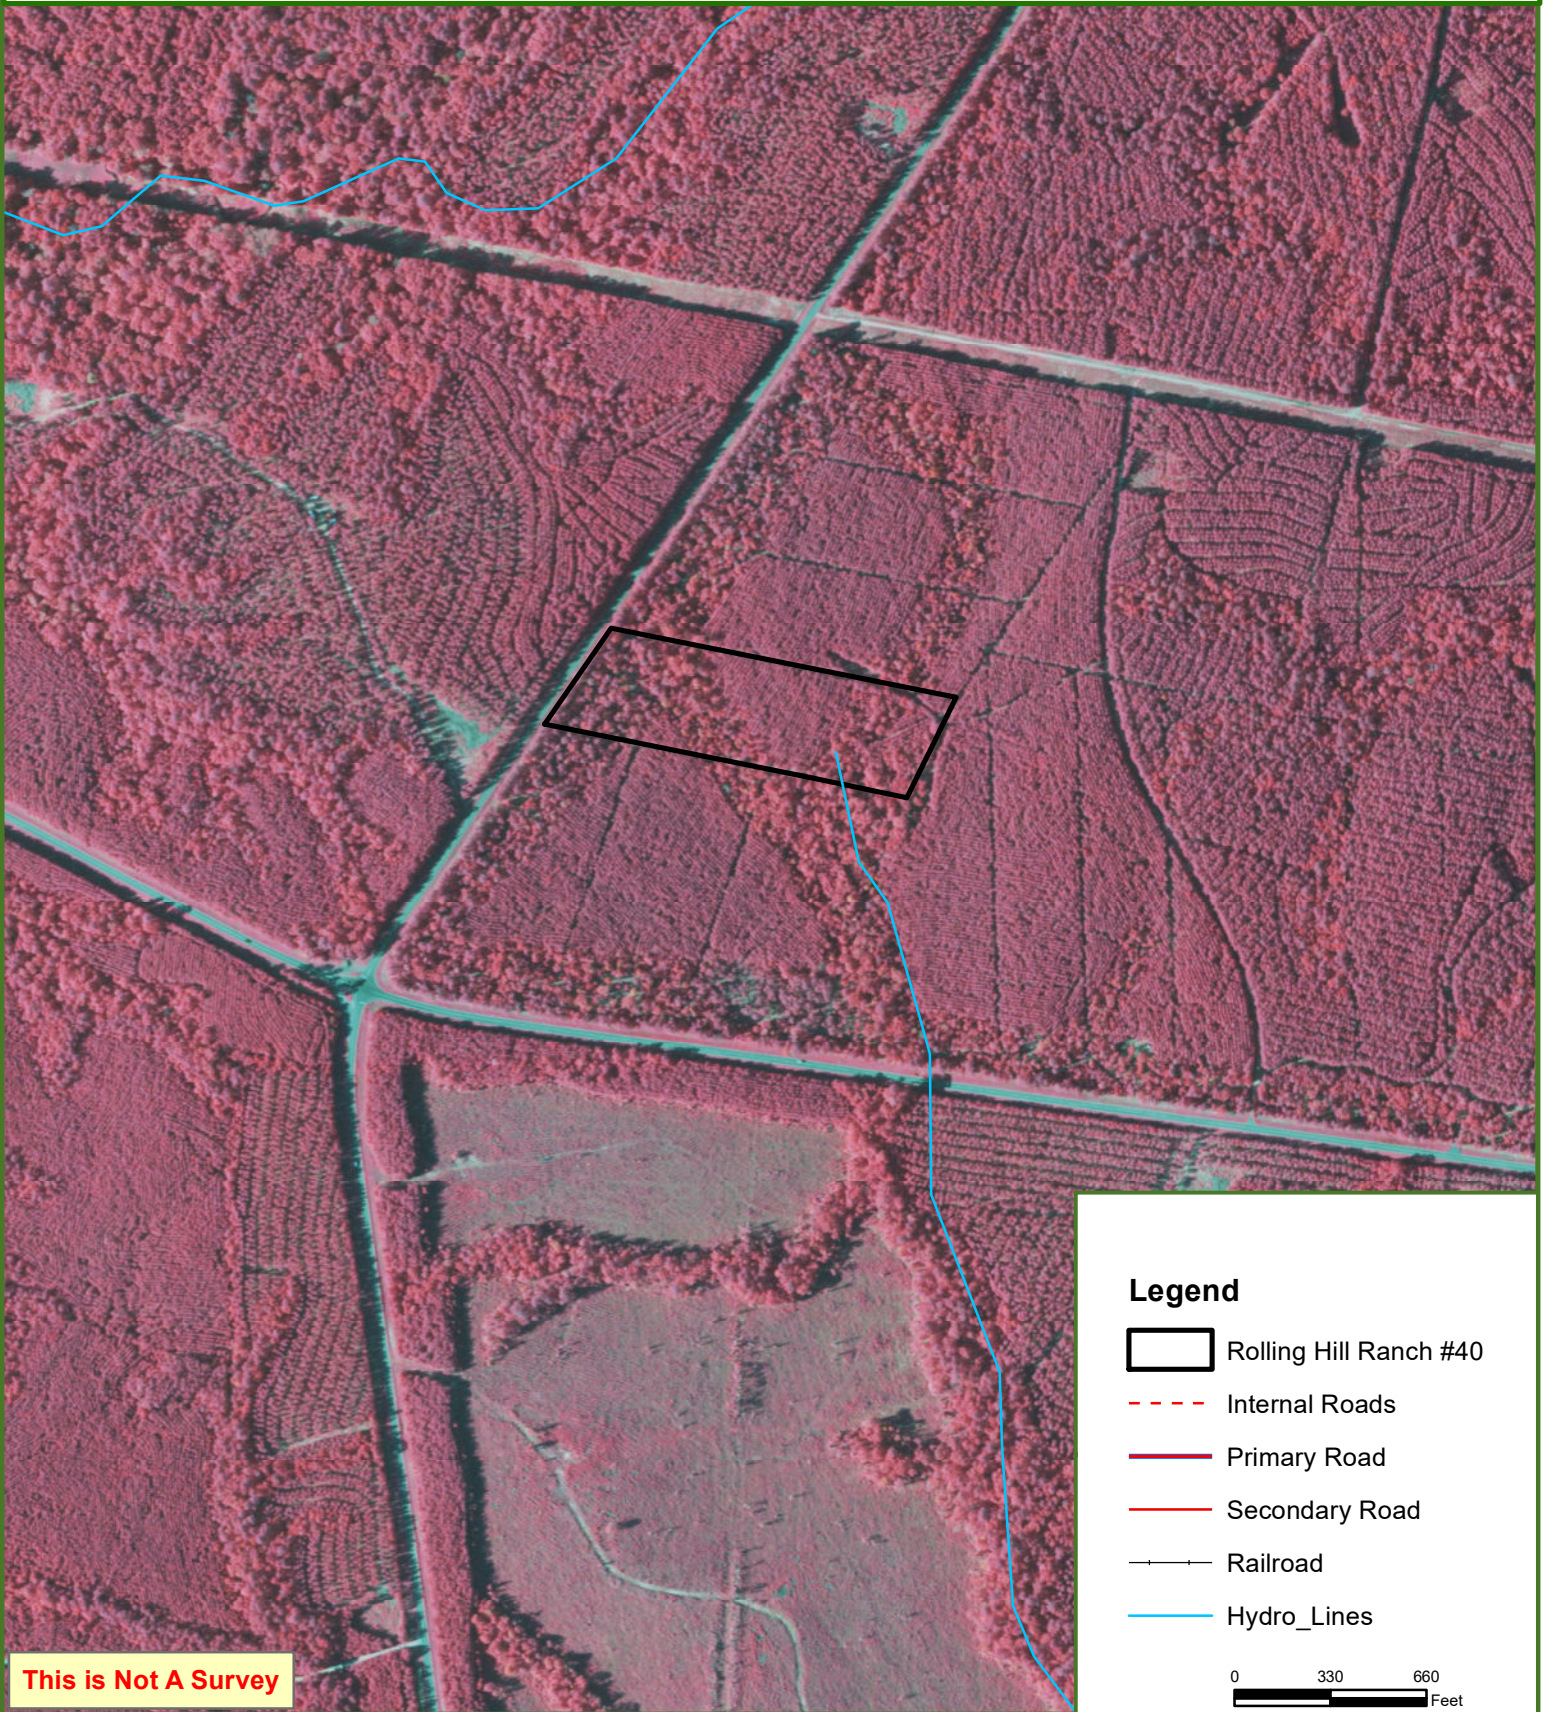

Rolling Hills Ranch #40

San Augustine County, TX

10.12 ± Acres

Legend

-  Rolling Hill Ranch #40
-  Internal Roads
-  Primary Road
-  Secondary Road
-  Railroad
-  Hydro_Lines

0 330 660
Feet

This is Not A Survey

This map was produced from information supplied by the seller and the use of aerial photography. The boundary lines portrayed on this map are approximate and could be different than the actual location of the boundaries found in the field.