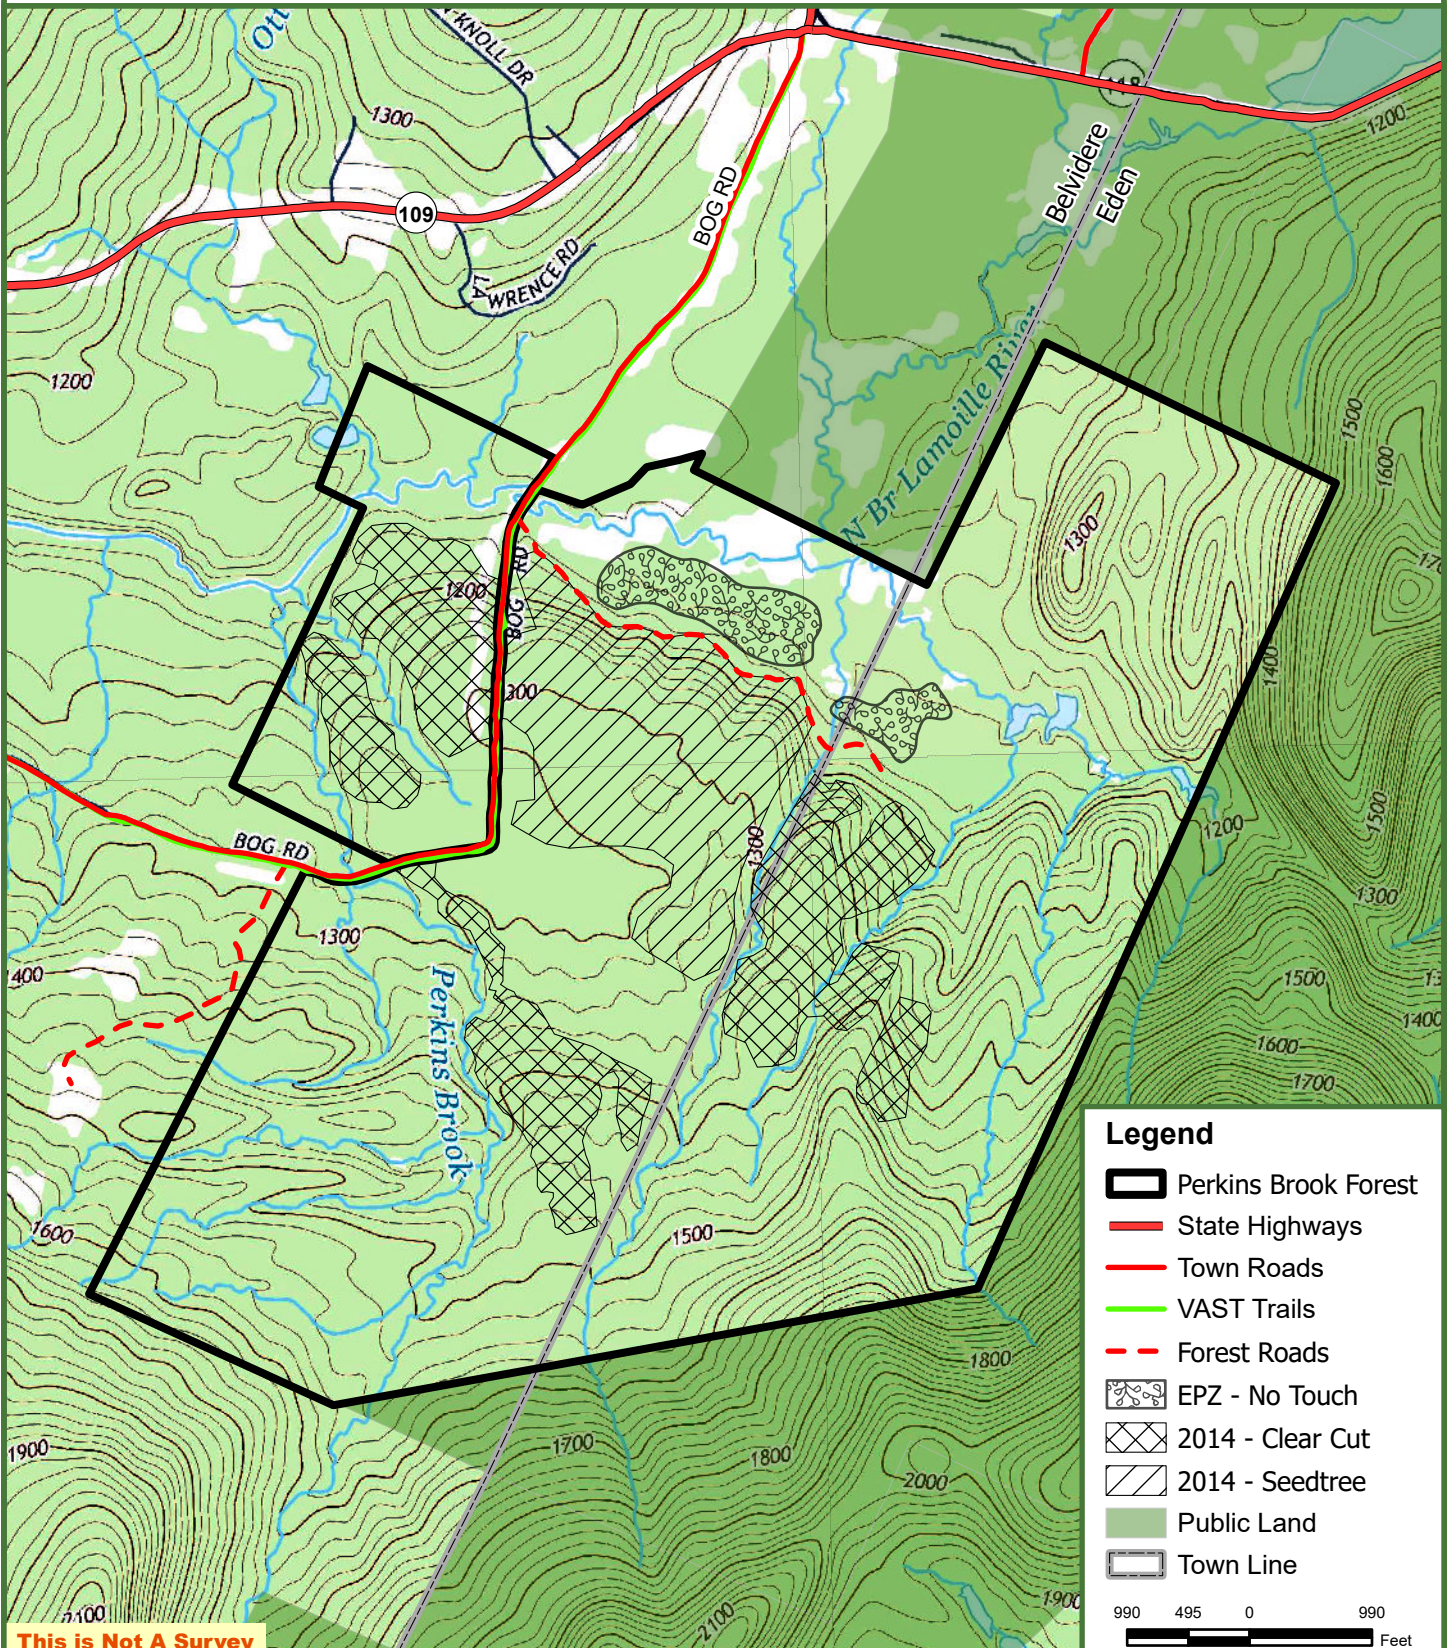

Perkins Brook Forest

1,214 GIS Acres
Belvidere/Eden, Lamoille County, Vermont

This is Not A Survey

Map produced from the best available information including VCGI town tax maps polygon, hand held GPS data, aerial photography and reference information obtained from publicly available GIS sources. Boundary lines portrayed on this map are approximate and could be different than the actual location of boundaries found in the field. Map is not a survey.