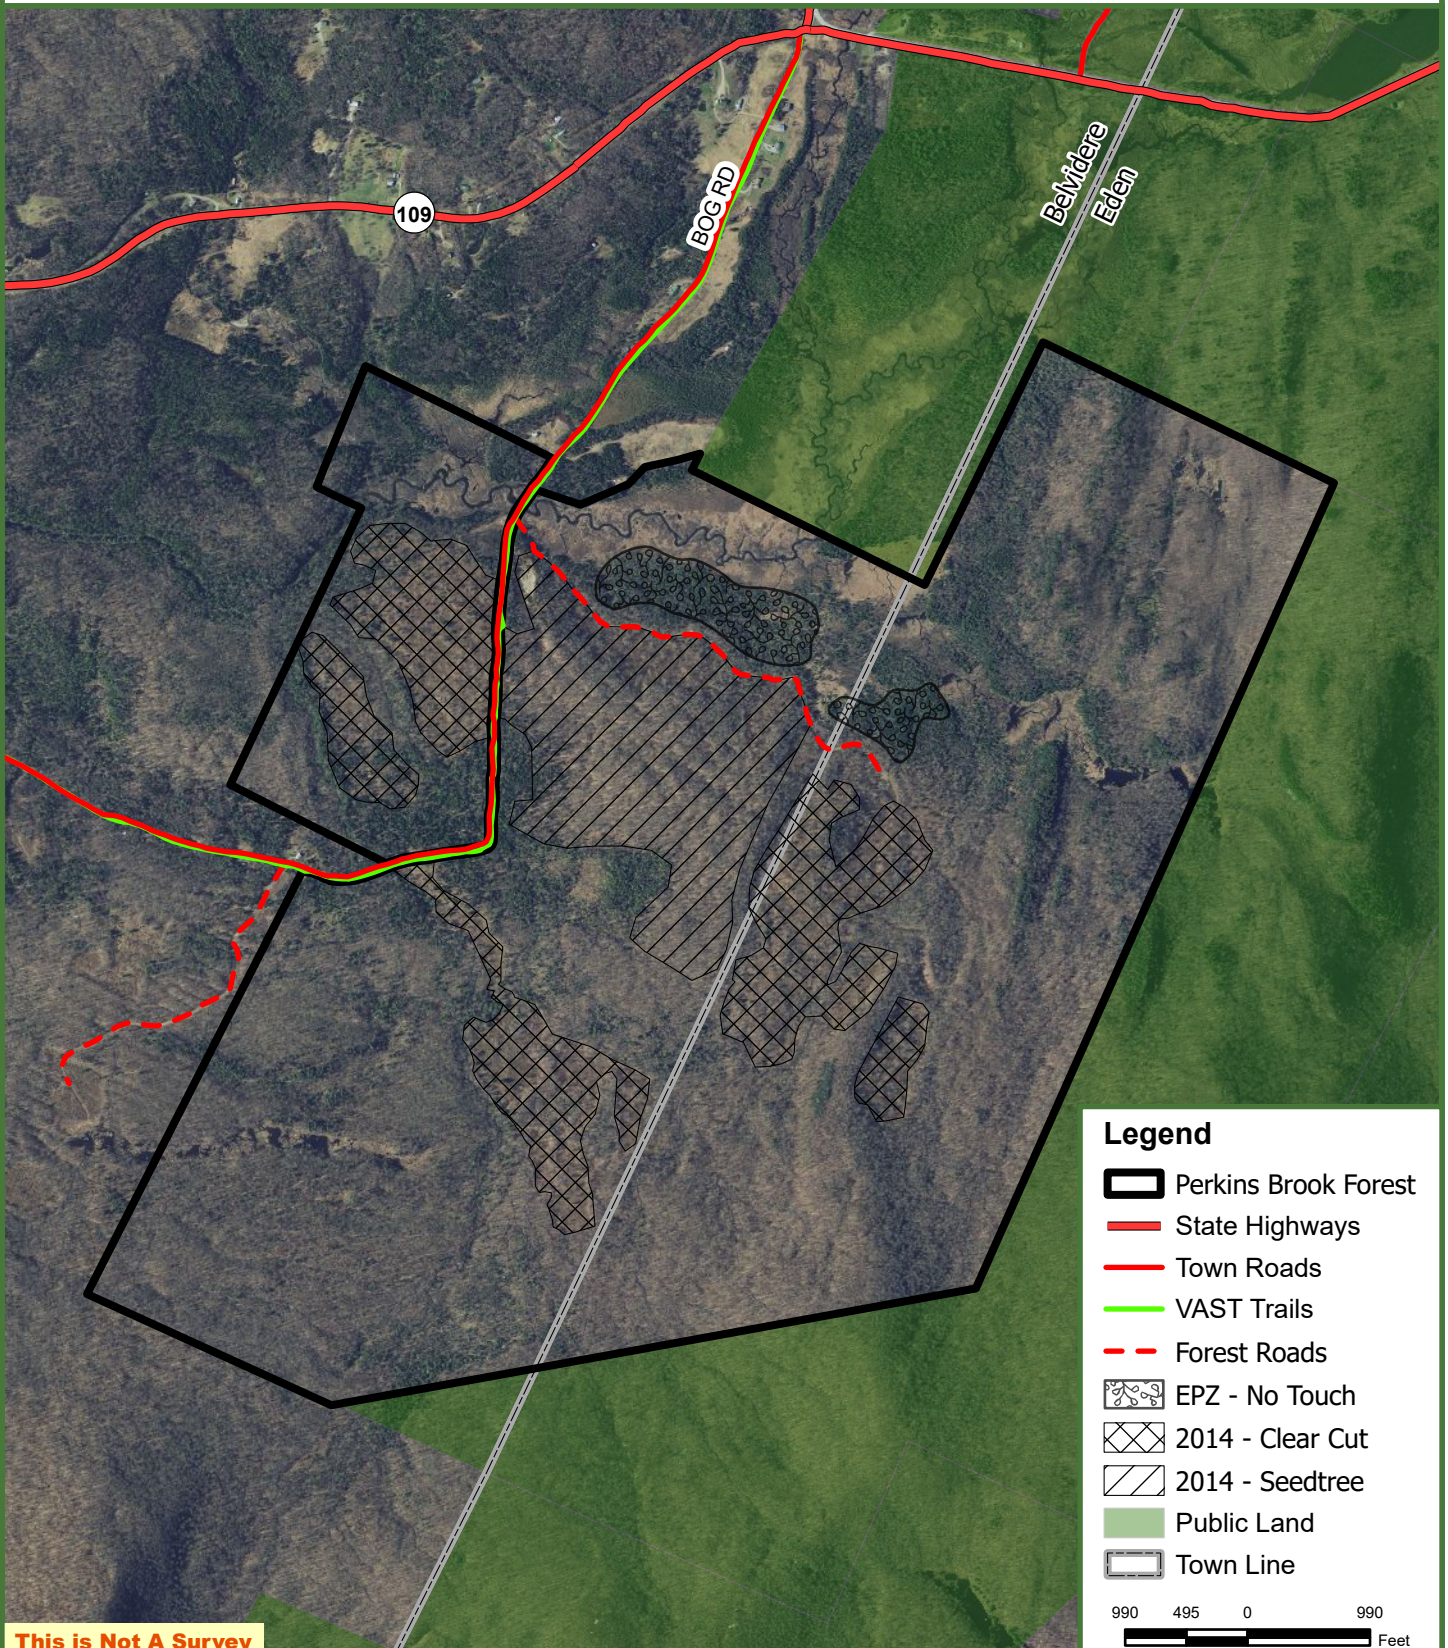

# Perkins Brook Forest

1,214 GIS Acres  
Belvidere/Eden, Lamoille County, Vermont

**This is Not A Survey**

Map produced from the best available information including VCGI town tax maps polygon, hand held GPS data, aerial photography and reference information obtained from publicly available GIS sources. Boundary lines portrayed on this map are approximate and could be different than the actual location of boundaries found in the field. Map is not a survey.