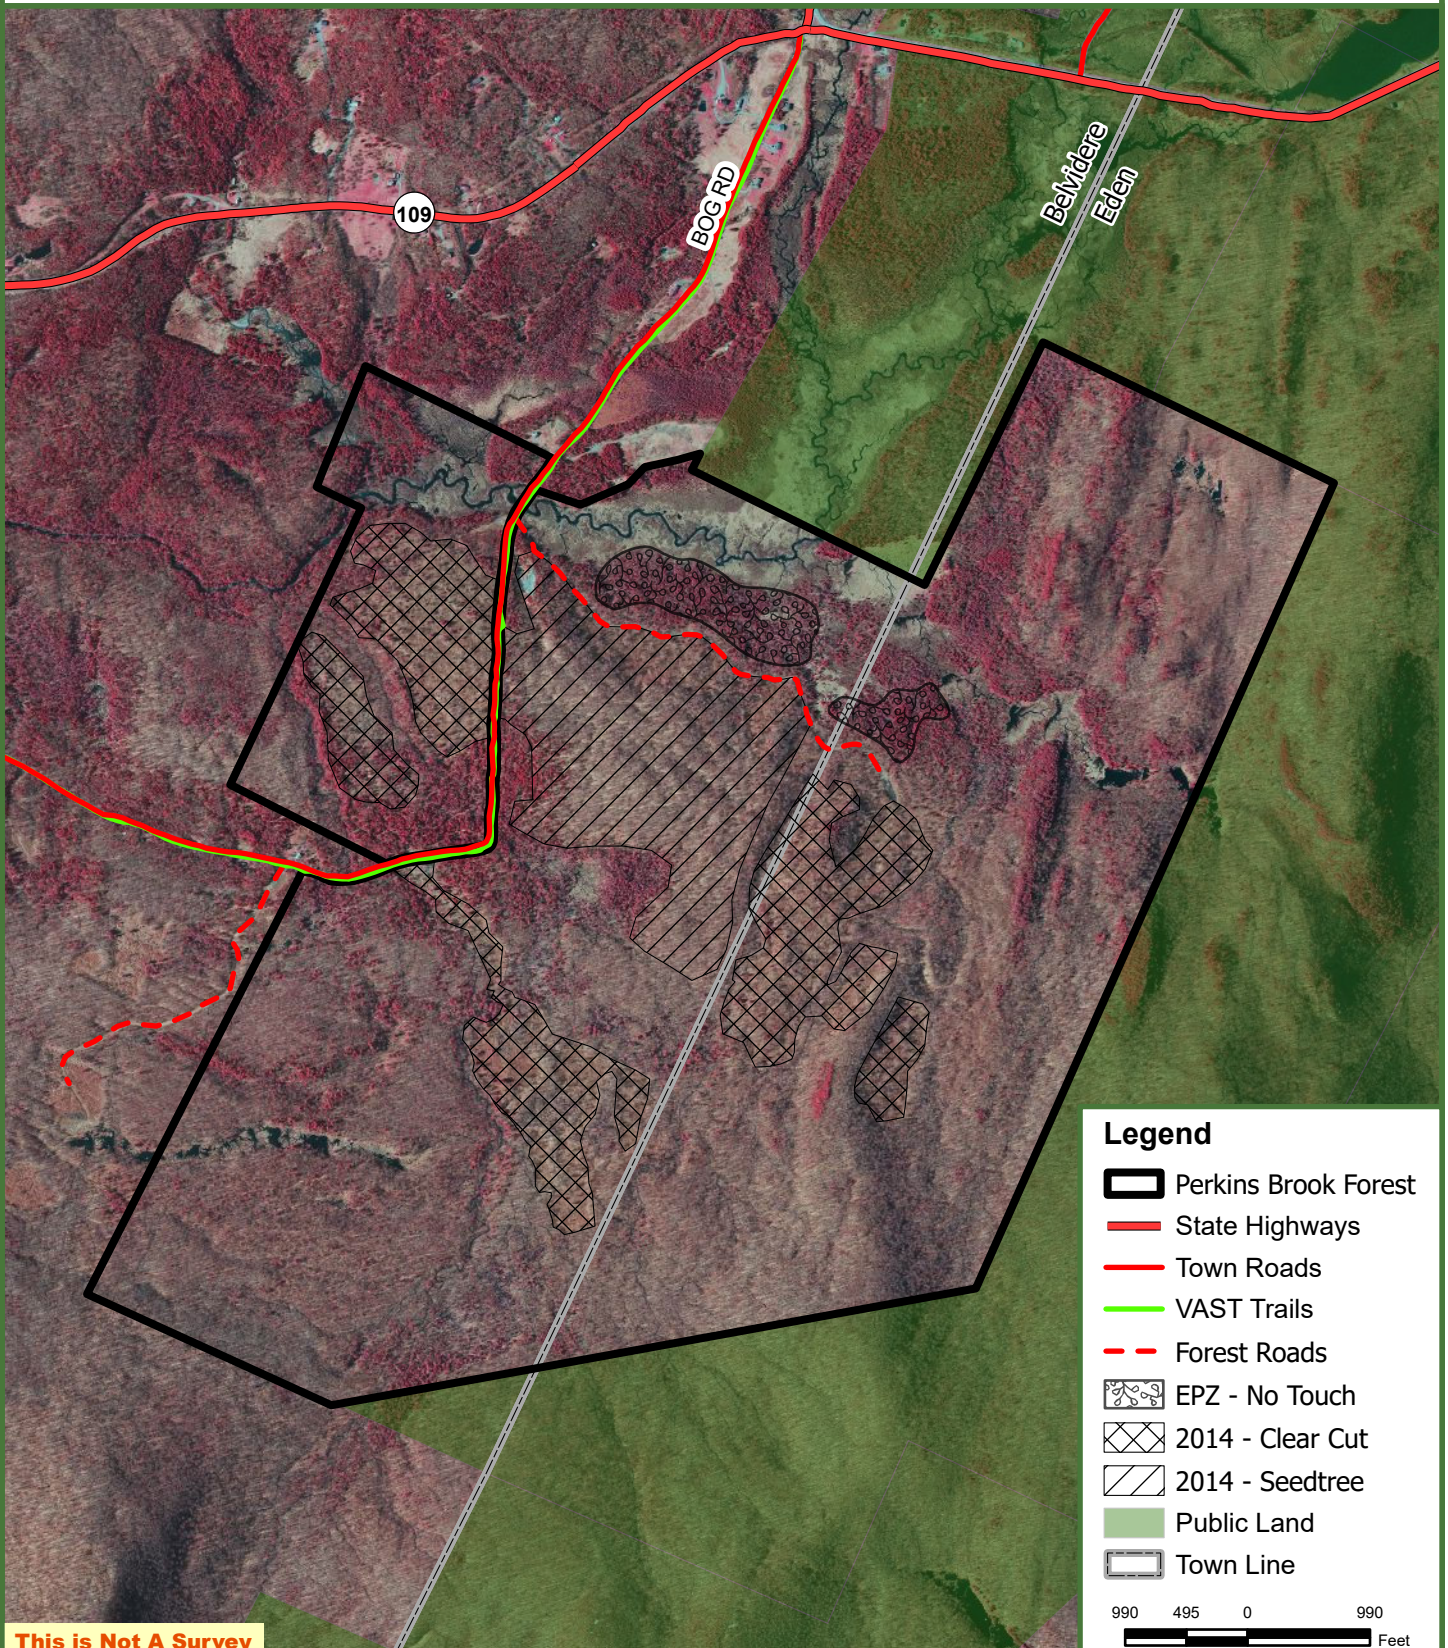

# Perkins Brook Forest

1,214 GIS Acres  
Belvidere/Eden, Lamoille County, Vermont

**This is Not A Survey**

Map produced from the best available information including VCGI town tax maps polygon, hand held GPS data, aerial photography and reference information obtained from publicly available GIS sources. Boundary lines portrayed on this map are approximate and could be different than the actual location of boundaries found in the field. Map is not a survey.