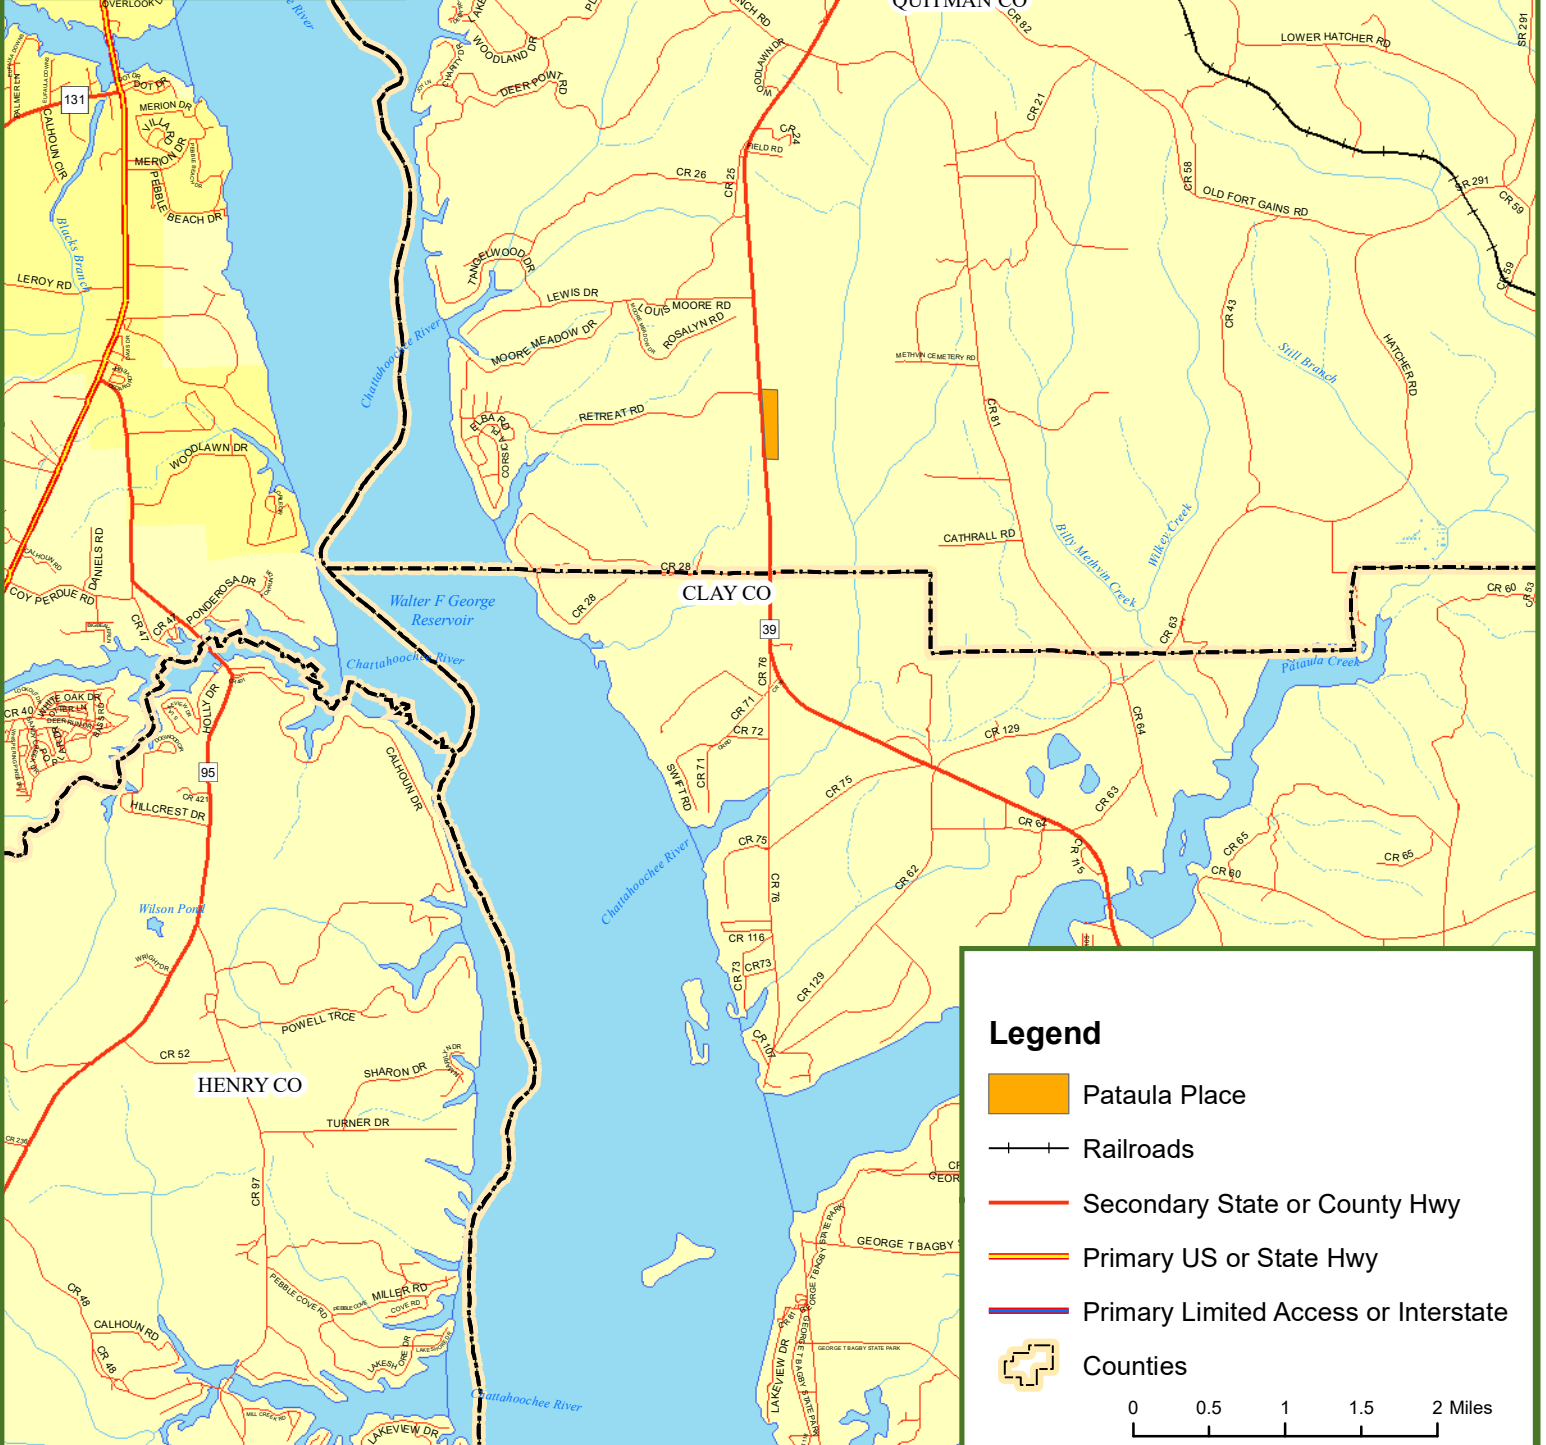

# Locus Map Pataula Place

## Quitman County, GA

27.1 ± Acres

**Legend**

-  Pataula Place
-  Railroads
-  Secondary State or County Hwy
-  Primary US or State Hwy
-  Primary Limited Access or Interstate
-  Counties

0 0.5 1 1.5 2 Miles