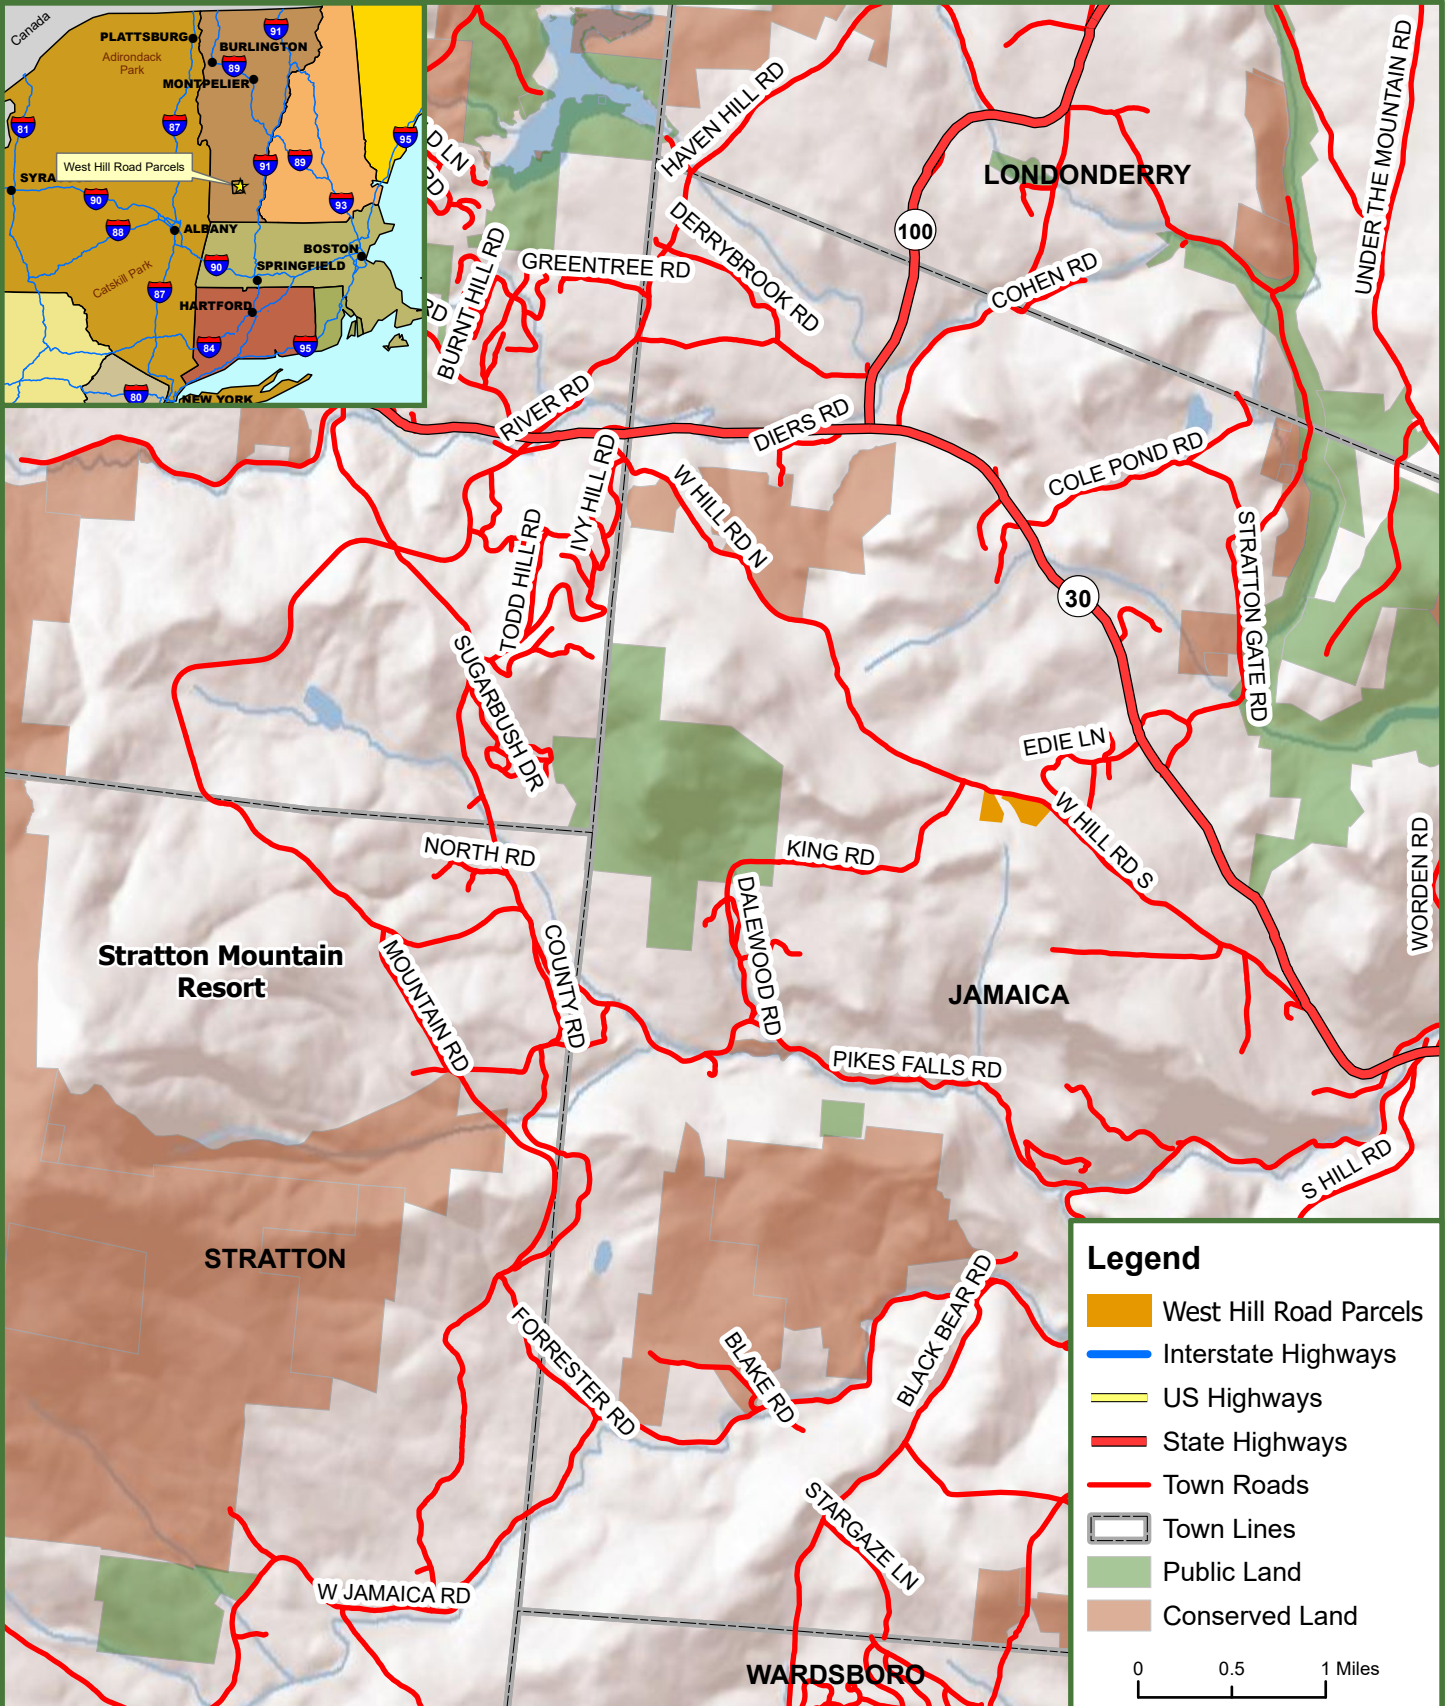

# Locus Map

## West Hill Road Parcels

25.52 Survey Acres  
Jamaica, Windham County, Vermont

**Legend**

- West Hill Road Parcels
- Interstate Highways
- US Highways
- State Highways
- Town Roads
- Town Lines
- Public Land
- Conserved Land

0 0.5 1 Miles