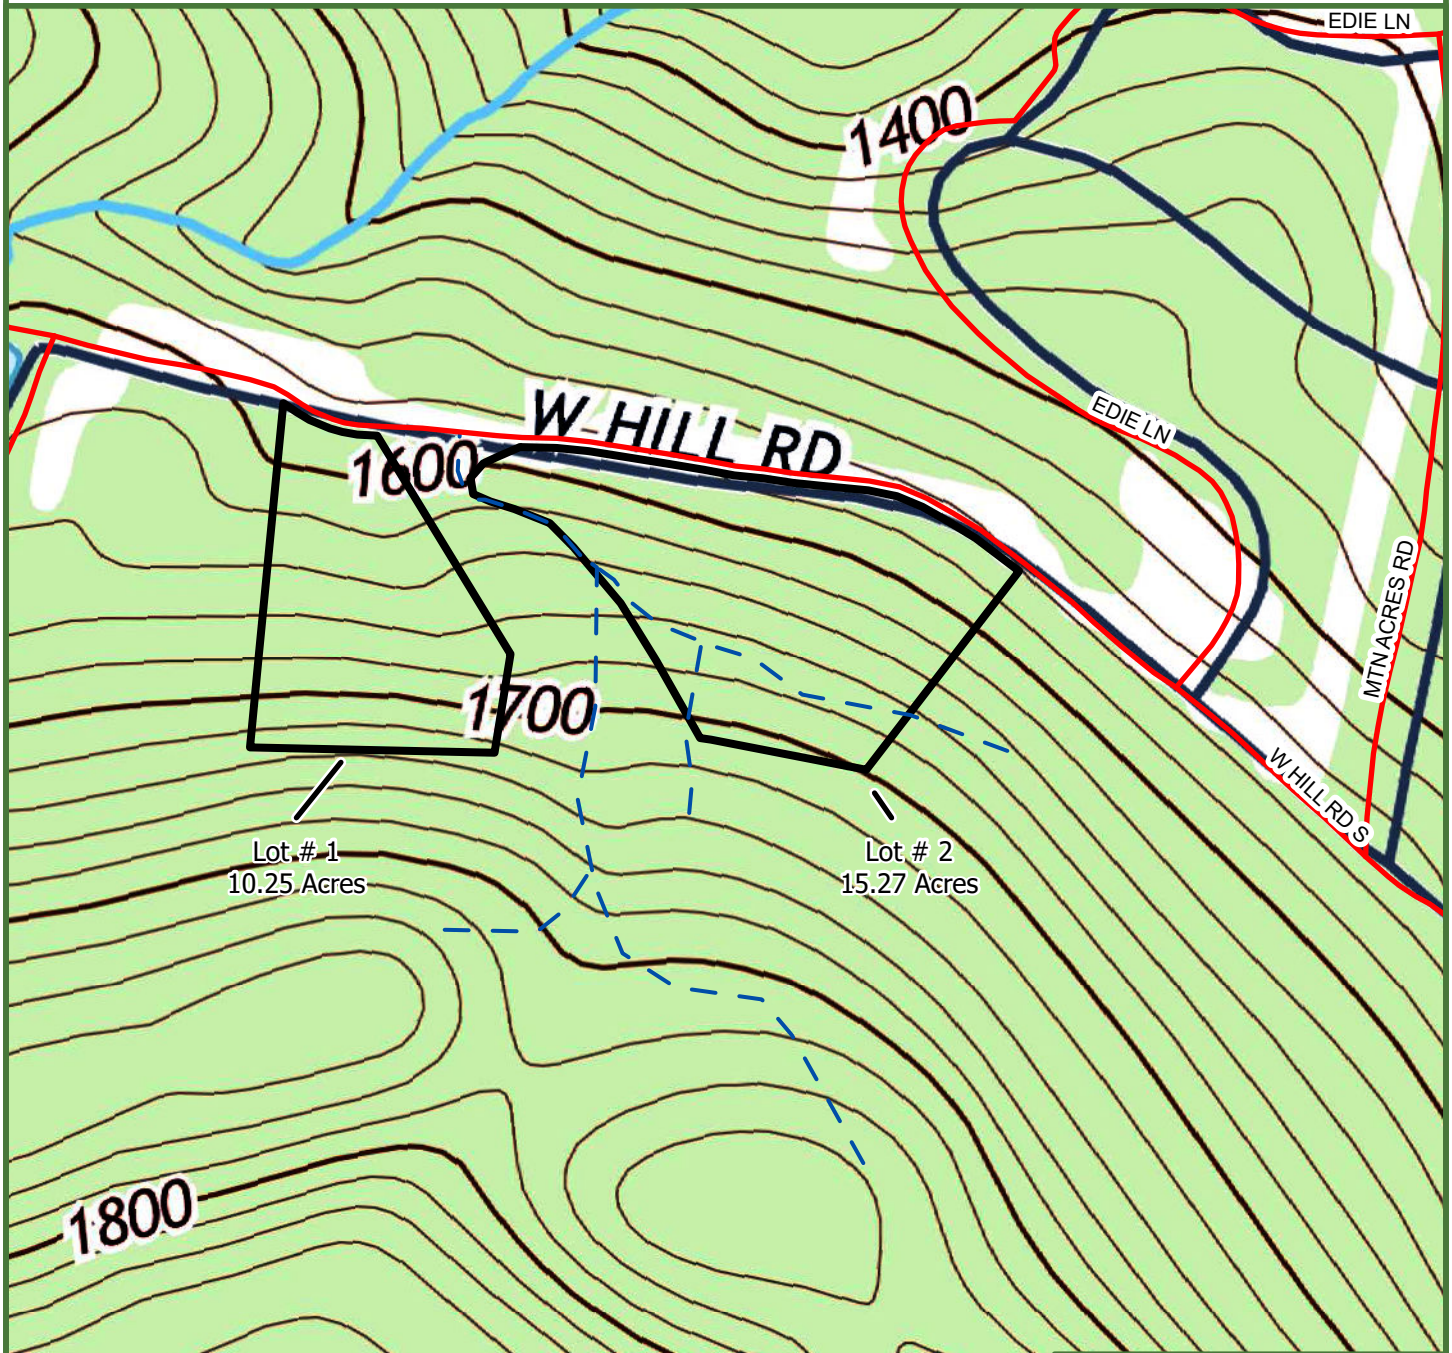

West Hill Road Parcels

25.52 Survey Acres
Jamaica, Windham County, Vermont

Lot # 1
10.25 Acres

Lot # 2
15.27 Acres

Legend

- West Hill Road Parcels
- Town Roads
- Forest Trails
- Town Line

This is Not A Survey

Map produced from the best available information including VCGI town tax maps polygon, hand held GPS data, aerial photography and reference information obtained from publicly available GIS sources. Boundary lines portrayed on this map are approximate and could be different than the actual location of boundaries found in the field. Map is not a survey.