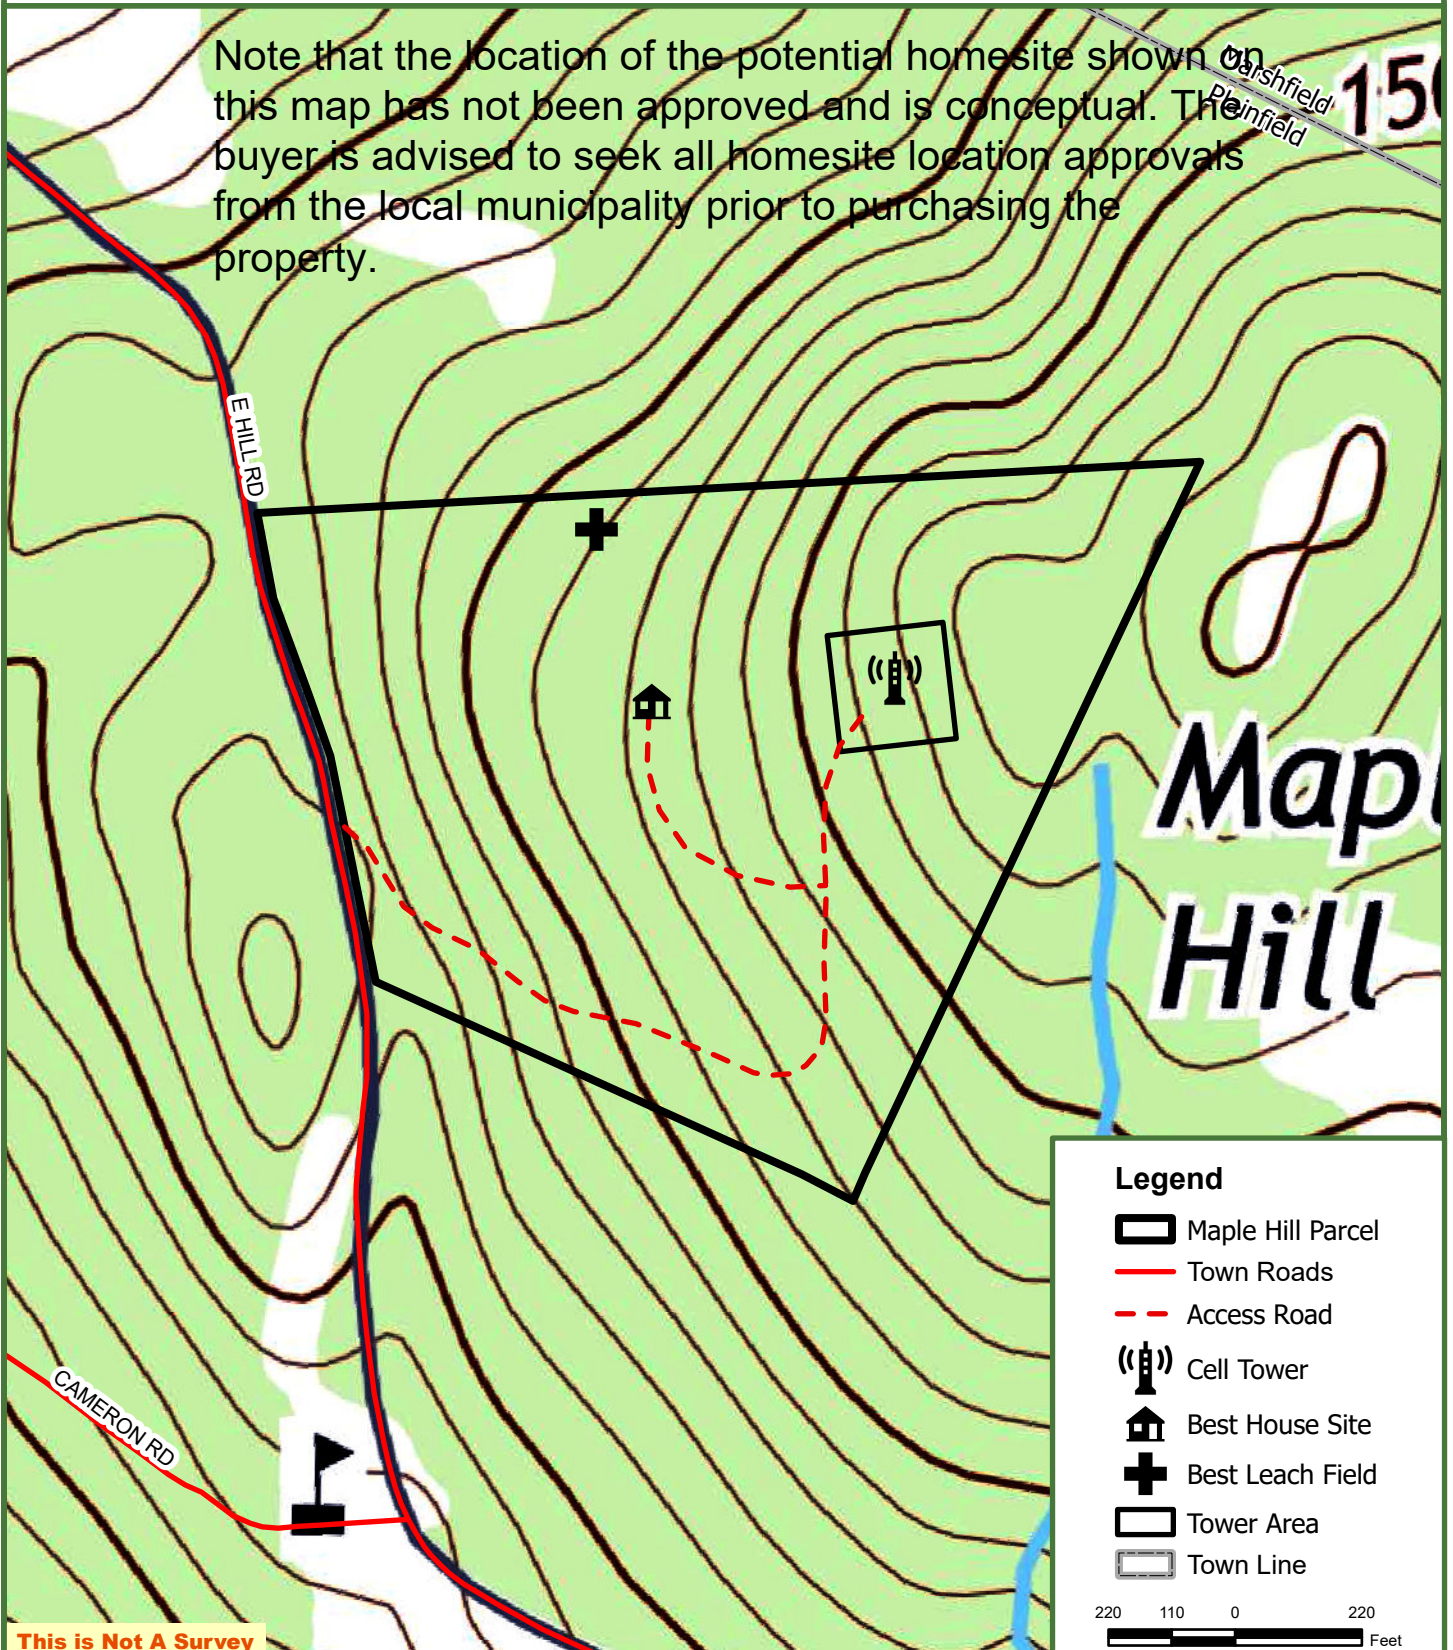

Maple Hill Parcel

31.5 Survey Acres
Plainfield, Washington County, Vermont

Note that the location of the potential homesite shown on this map has not been approved and is conceptual. The buyer is advised to seek all homesite location approvals from the local municipality prior to purchasing the property.

This is Not A Survey

Map produced from the best available information including VCGI town tax maps polygon, hand held GPS data, aerial photography and reference information obtained from publicly available GIS sources. Boundary lines portrayed on this map are approximate and could be different than the actual location of boundaries found in the field. Map is not a survey.