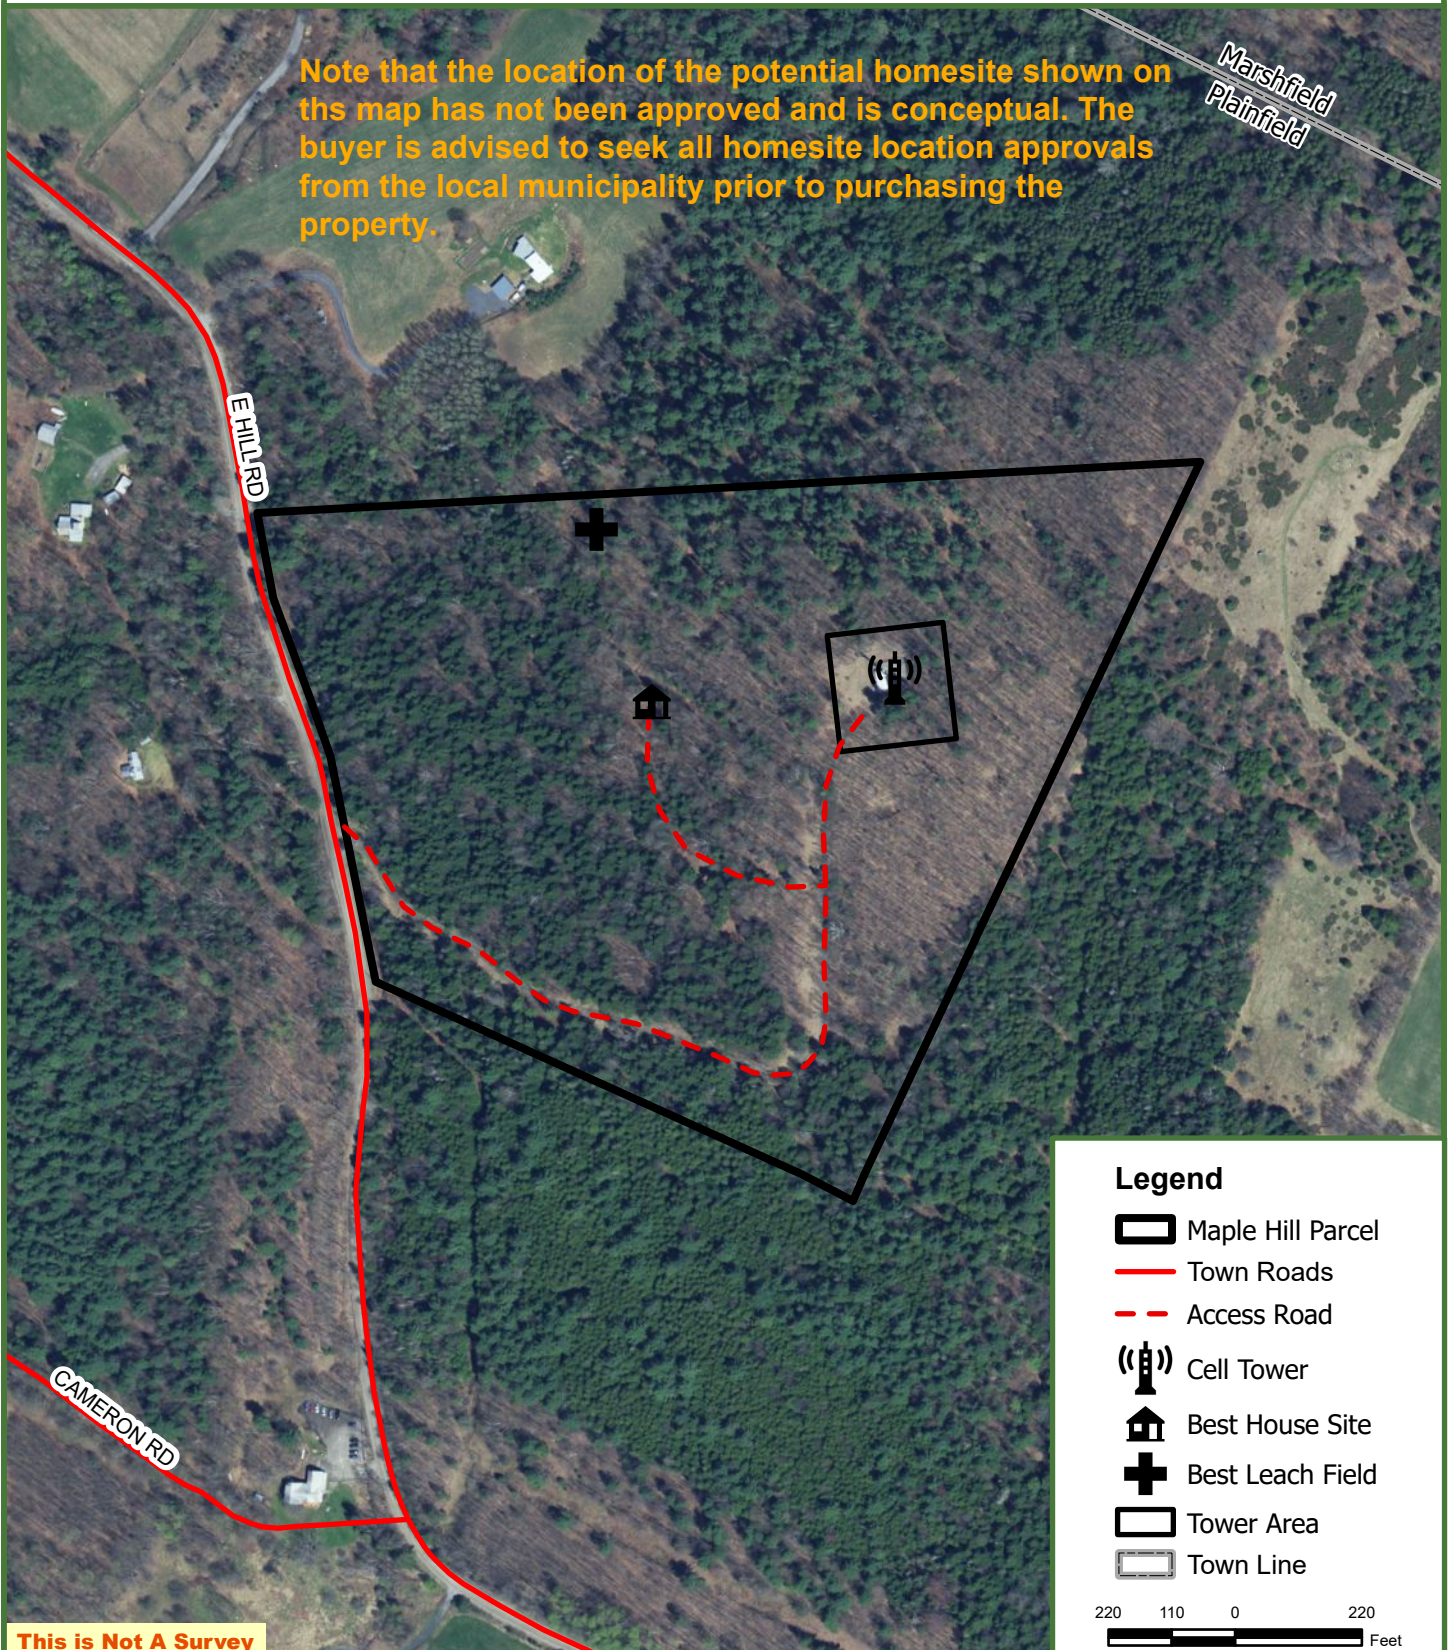

Maple Hill Parcel

31.5 Survey Acres
Plainfield, Washington County, Vermont

Note that the location of the potential homesite shown on this map has not been approved and is conceptual. The buyer is advised to seek all homesite location approvals from the local municipality prior to purchasing the property.

Legend

- Maple Hill Parcel
- Town Roads
- Access Road
- Cell Tower
- Best House Site
- Best Leach Field
- Tower Area
- Town Line

This is Not A Survey

Map produced from the best available information including VCGI town tax maps polygon, hand held GPS data, aerial photography and reference information obtained from publicly available GIS sources. Boundary lines portrayed on this map are approximate and could be different than the actual location of boundaries found in the field. Map is not a survey.