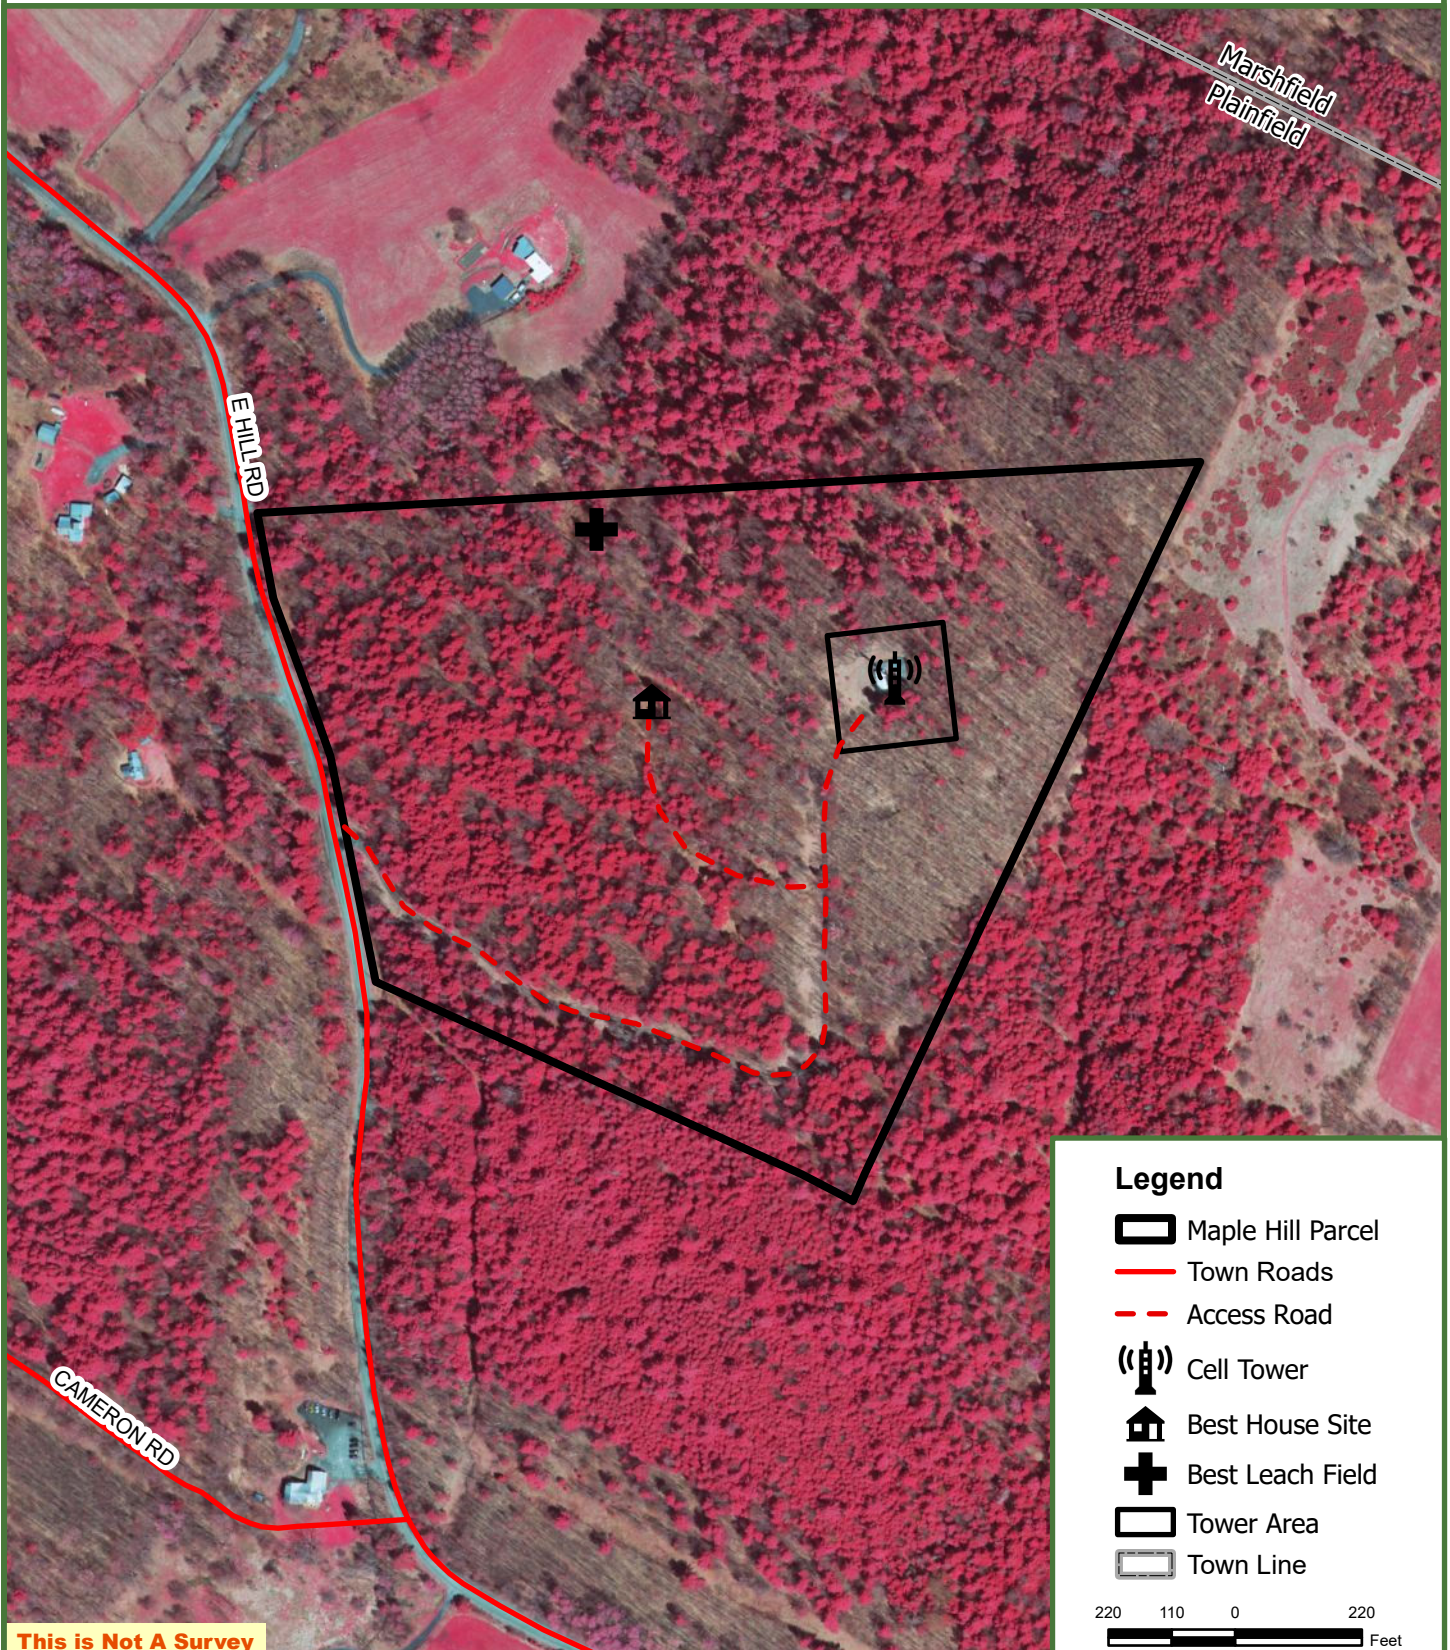

# Maple Hill Parcel

31.5 Survey Acres  
Plainfield, Washington County, Vermont

**This is Not A Survey**

Map produced from the best available information including VCGI town tax maps polygon, hand held GPS data, aerial photography and reference information obtained from publicly available GIS sources. Boundary lines portrayed on this map are approximate and could be different than the actual location of boundaries found in the field. Map is not a survey.