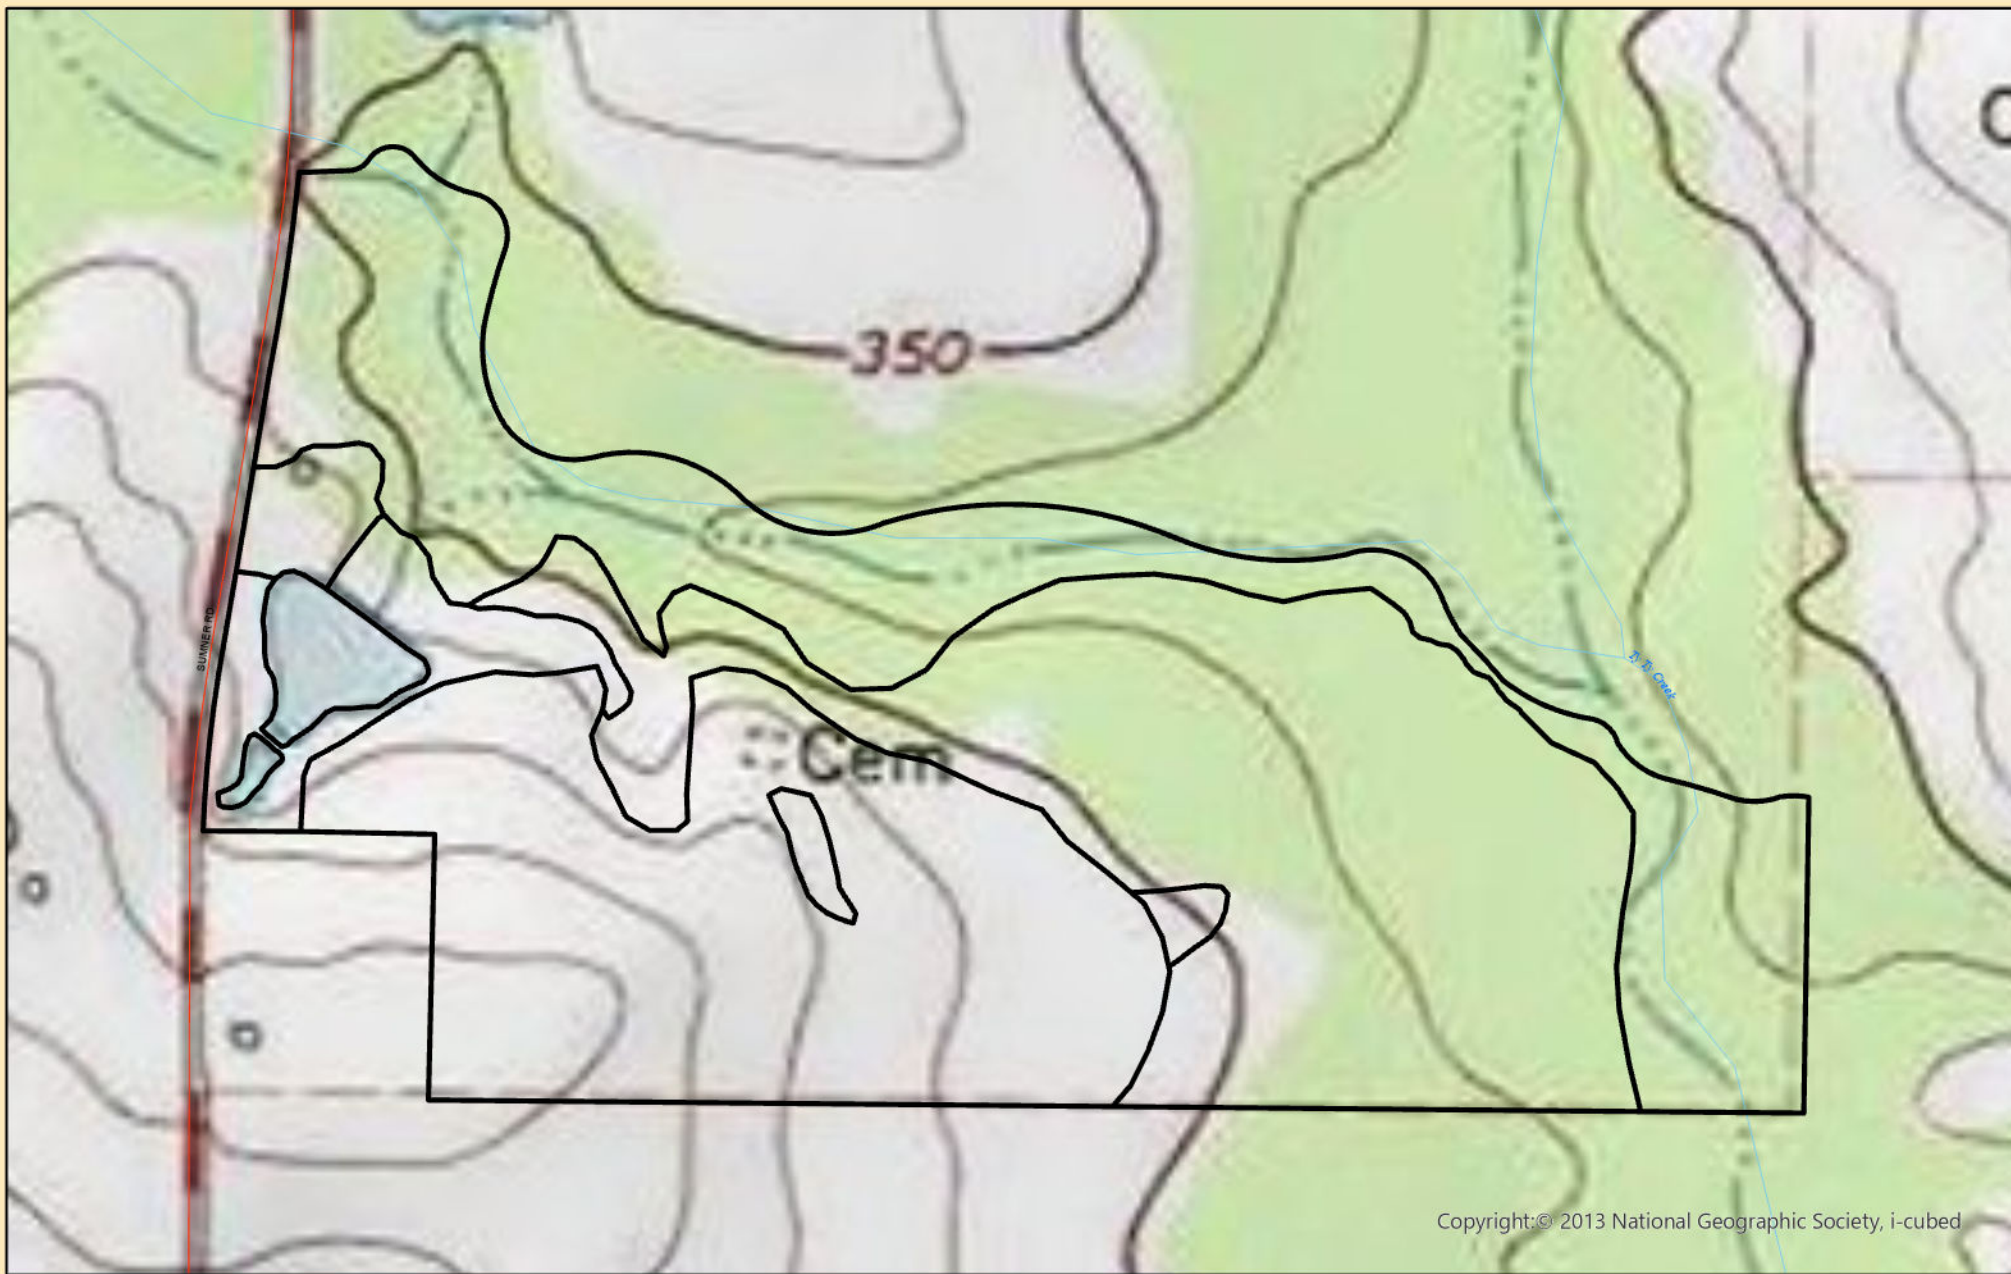

Sumner Sanctuary Tract
Worth County, GA
116 Acres

Mapper: dtodd
Stand Date: 1/2/2024

Copyright: © 2013 National Geographic Society, i-cubed