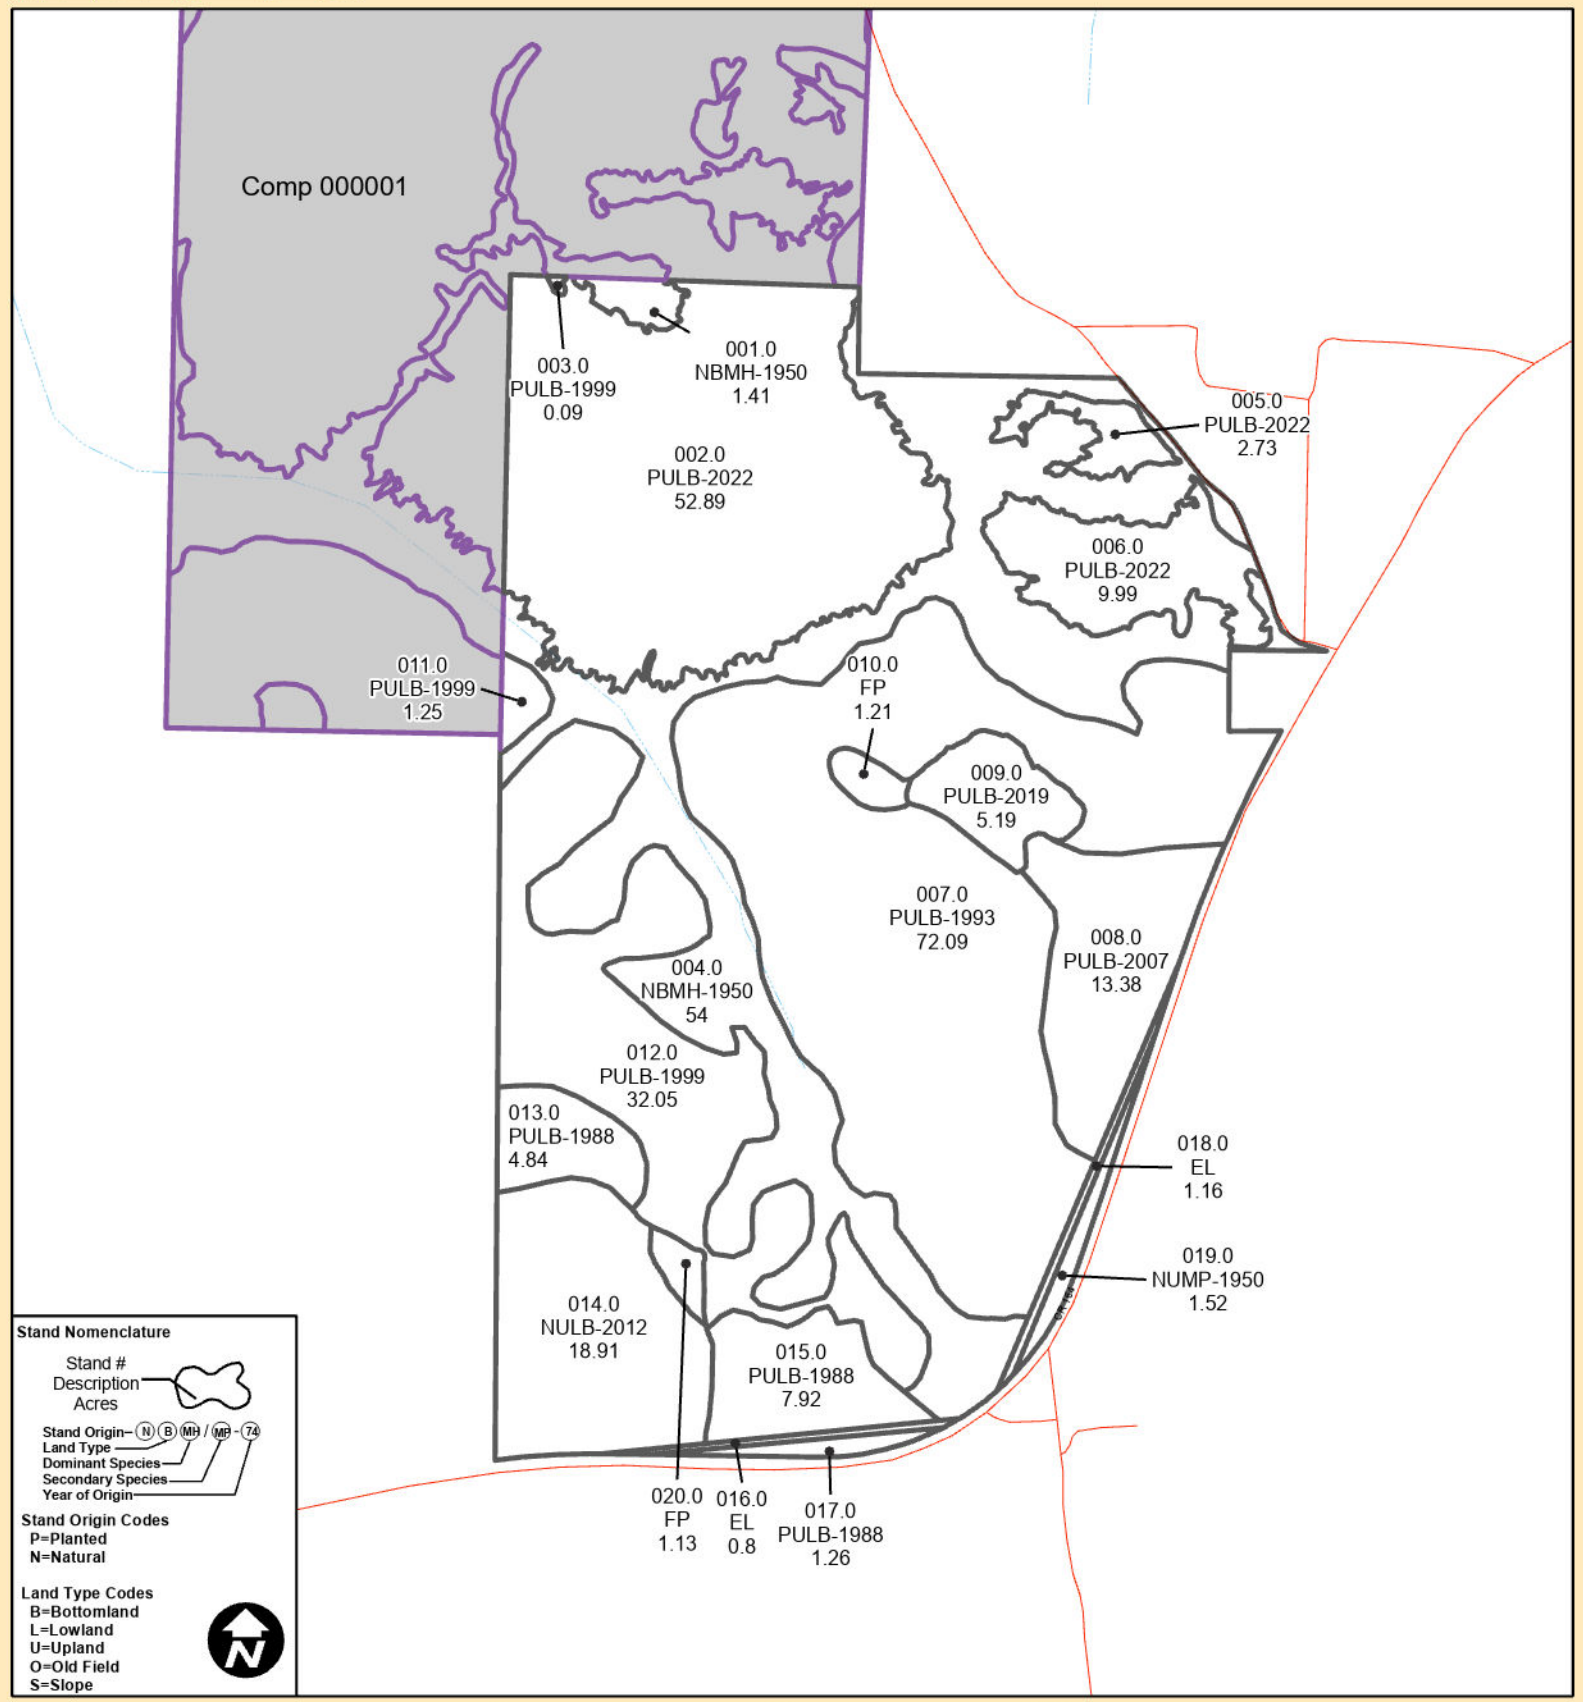

Doc Brown Tract
Compartment 000001
Randolph County, GA
241.45 Acres
7th LD ; LL's 3, 4, 5, 6, & 36

Exhibit "A-1"

Stand Nomenclature

Stand #
Description
Acres

Stand Origin—(N)(B)(MH)(MB)-74
Land Type
Dominant Species
Secondary Species
Year of Origin

Stand Origin Codes
P=Planted
N=Natural

Land Type Codes
B=Bottomland
L=Lowland
U=Upland
O=Old Field
S=Slope

Doc Brown Tract
Compartment 000002
Randolph County, GA
283.82 Acres
6th LD ; LL's 307 & 308 - 7th
LD ; LL's 5 & 6

Exhibit "A-2"

Stand Nomenclature

Stand #
Description
Acres

Stand Origin - (N) (B) (MH) (MP) (74)

Land Type
Dominant Species
Secondary Species
Year of Origin

Stand Origin Codes
P=Planted
N=Natural

Land Type Codes
B=Bottomland
L=Lowland
U=Upland
O=Old Field
S=Slope