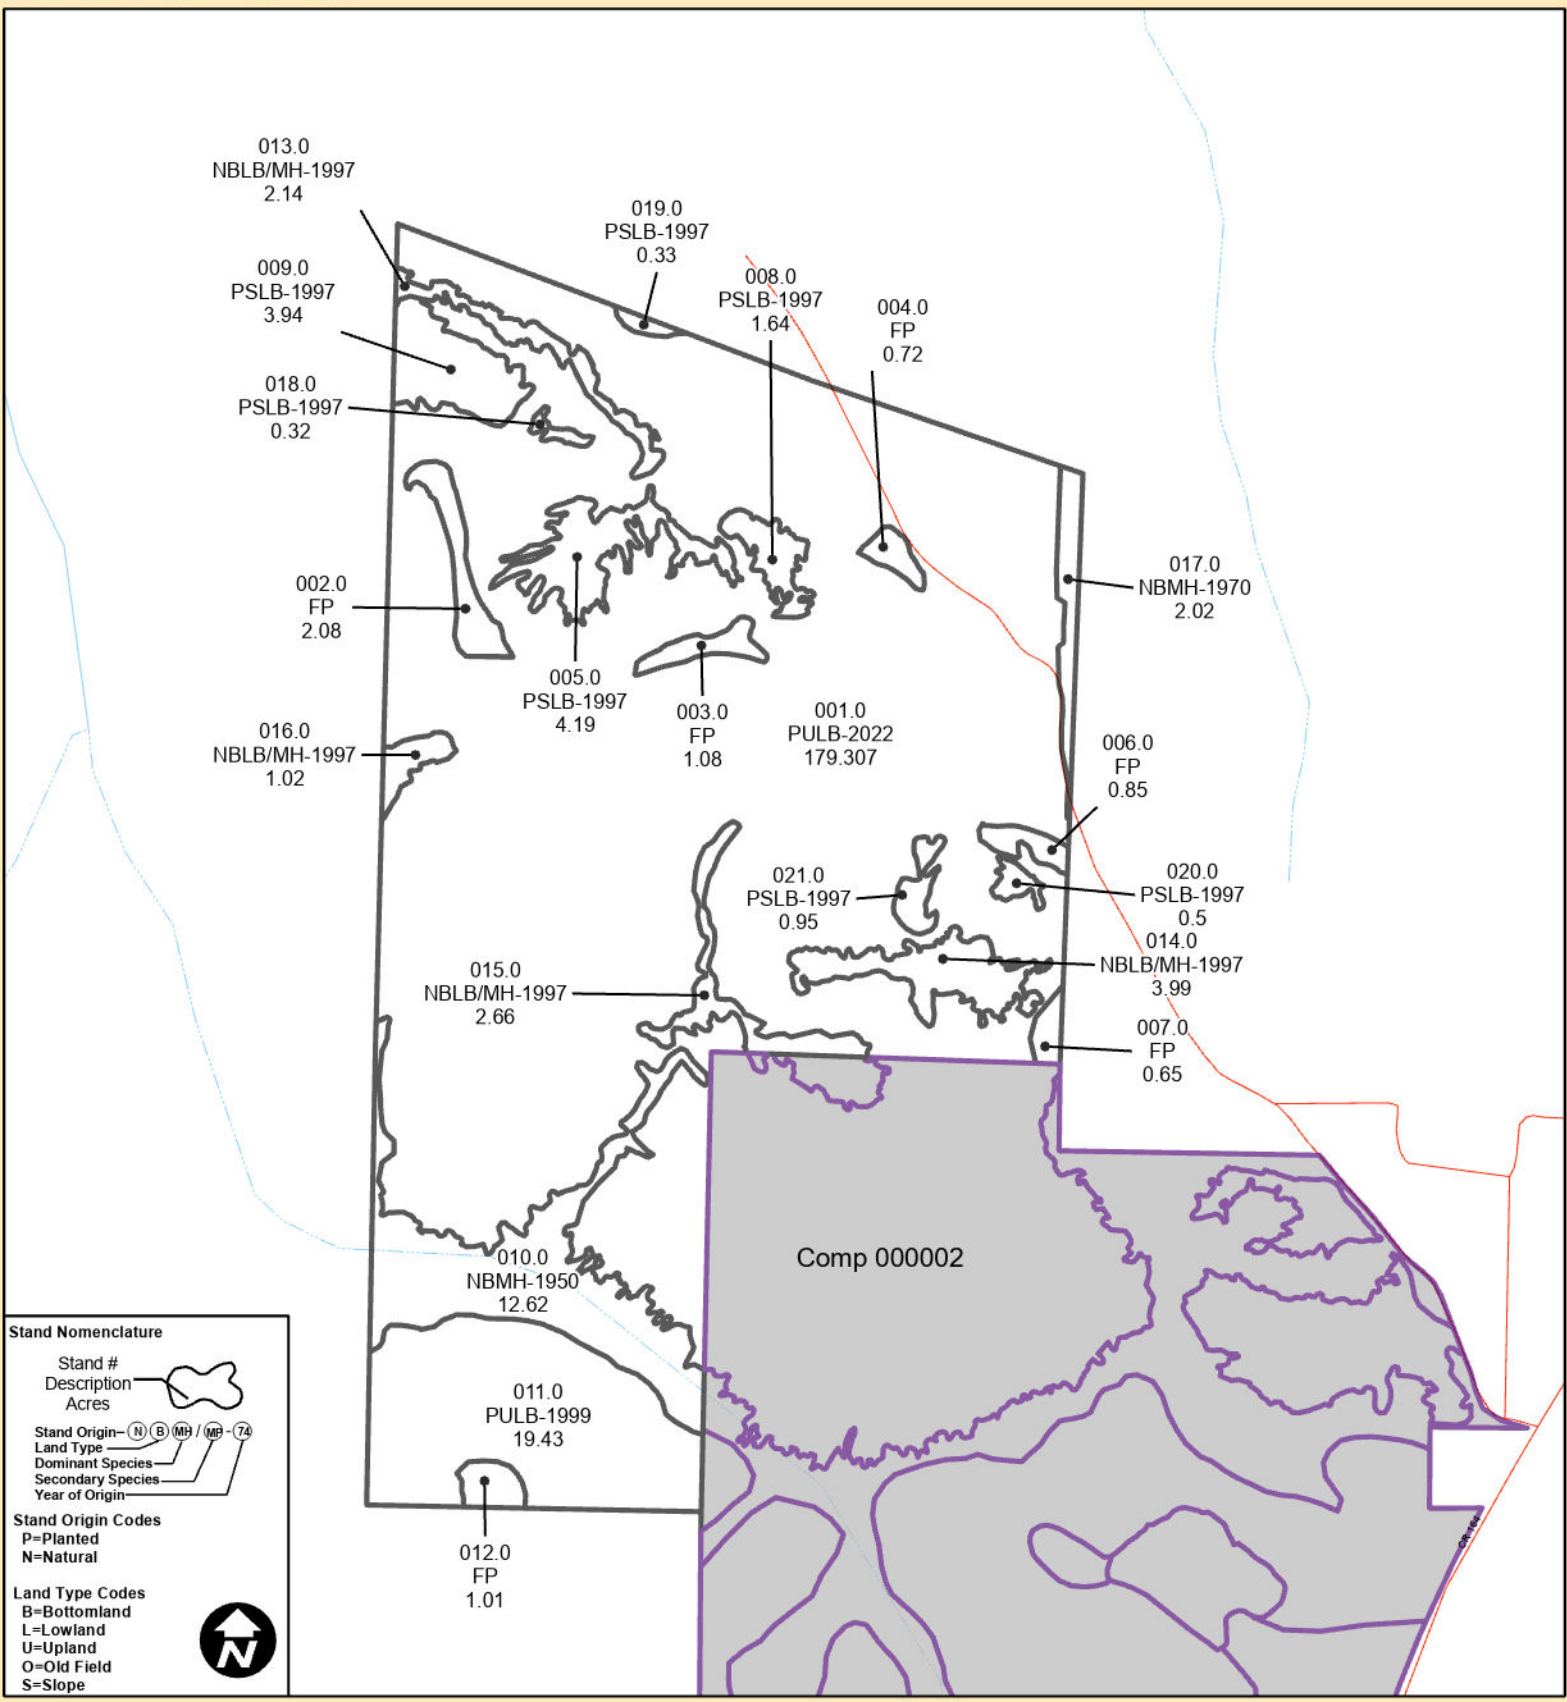

Doc Brown Tract
Compartment 000001
Randolph County, GA
241.45 Acres
7th LD ; LL's 3, 4, 5, 6, & 36

Exhibit "A-1"

Stand Nomenclature

Stand #
Description
Acres

Stand Origin—(N)(B)(MH)(MB)-74
Land Type
Dominant Species
Secondary Species
Year of Origin

Stand Origin Codes
P=Planted
N=Natural

Land Type Codes
B=Bottomland
L=Lowland
U=Upland
O=Old Field
S=Slope

Doc Brown Tract
Compartment 000002
Randolph County, GA
283.82 Acres
6th LD ; LL's 307 & 308 - 7th
LD ; LL's 5 & 6

Exhibit "A-2"

Stand Nomenclature

Stand #
Description
Acres

Stand Origin - (N) (B) (MH) (MP) (74)

Land Type
Dominant Species
Secondary Species
Year of Origin

Stand Origin Codes
P=Planted
N=Natural

Land Type Codes
B=Bottomland
L=Lowland
U=Upland
O=Old Field
S=Slope