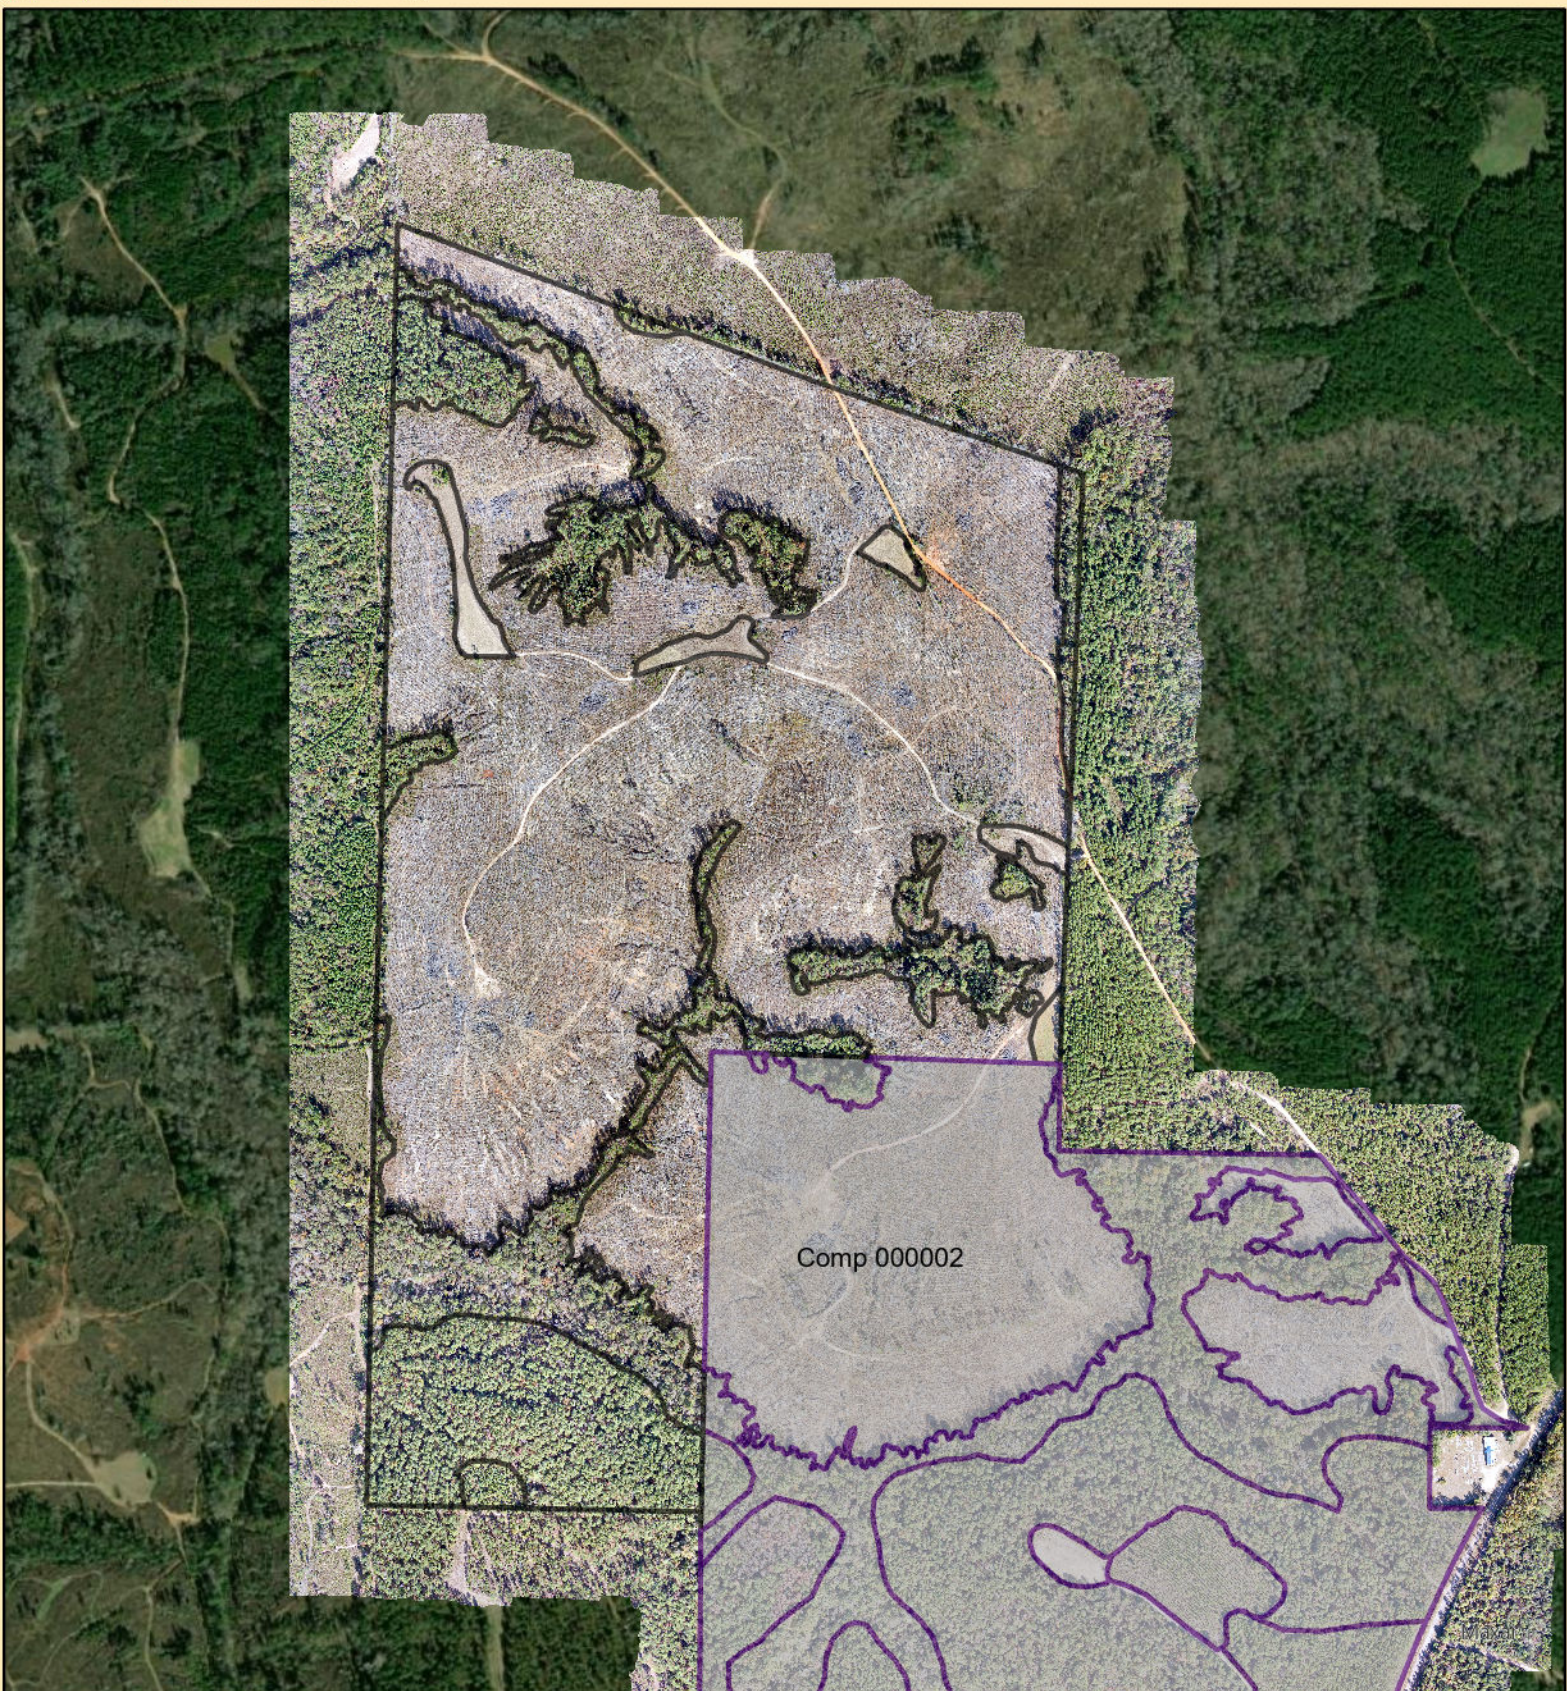

Doc Brown Tract
Compartment 000001
Randolph County, GA
241.45 Acres
7th LD ; LL's 3, 4, 5, 6, & 36

Doc Brown Tract
Compartment 000002
Randolph County, GA
283.82 Acres
6th LD ; LL's 307 & 308 - 7th
LD ; LL's 5 & 6

Maxar