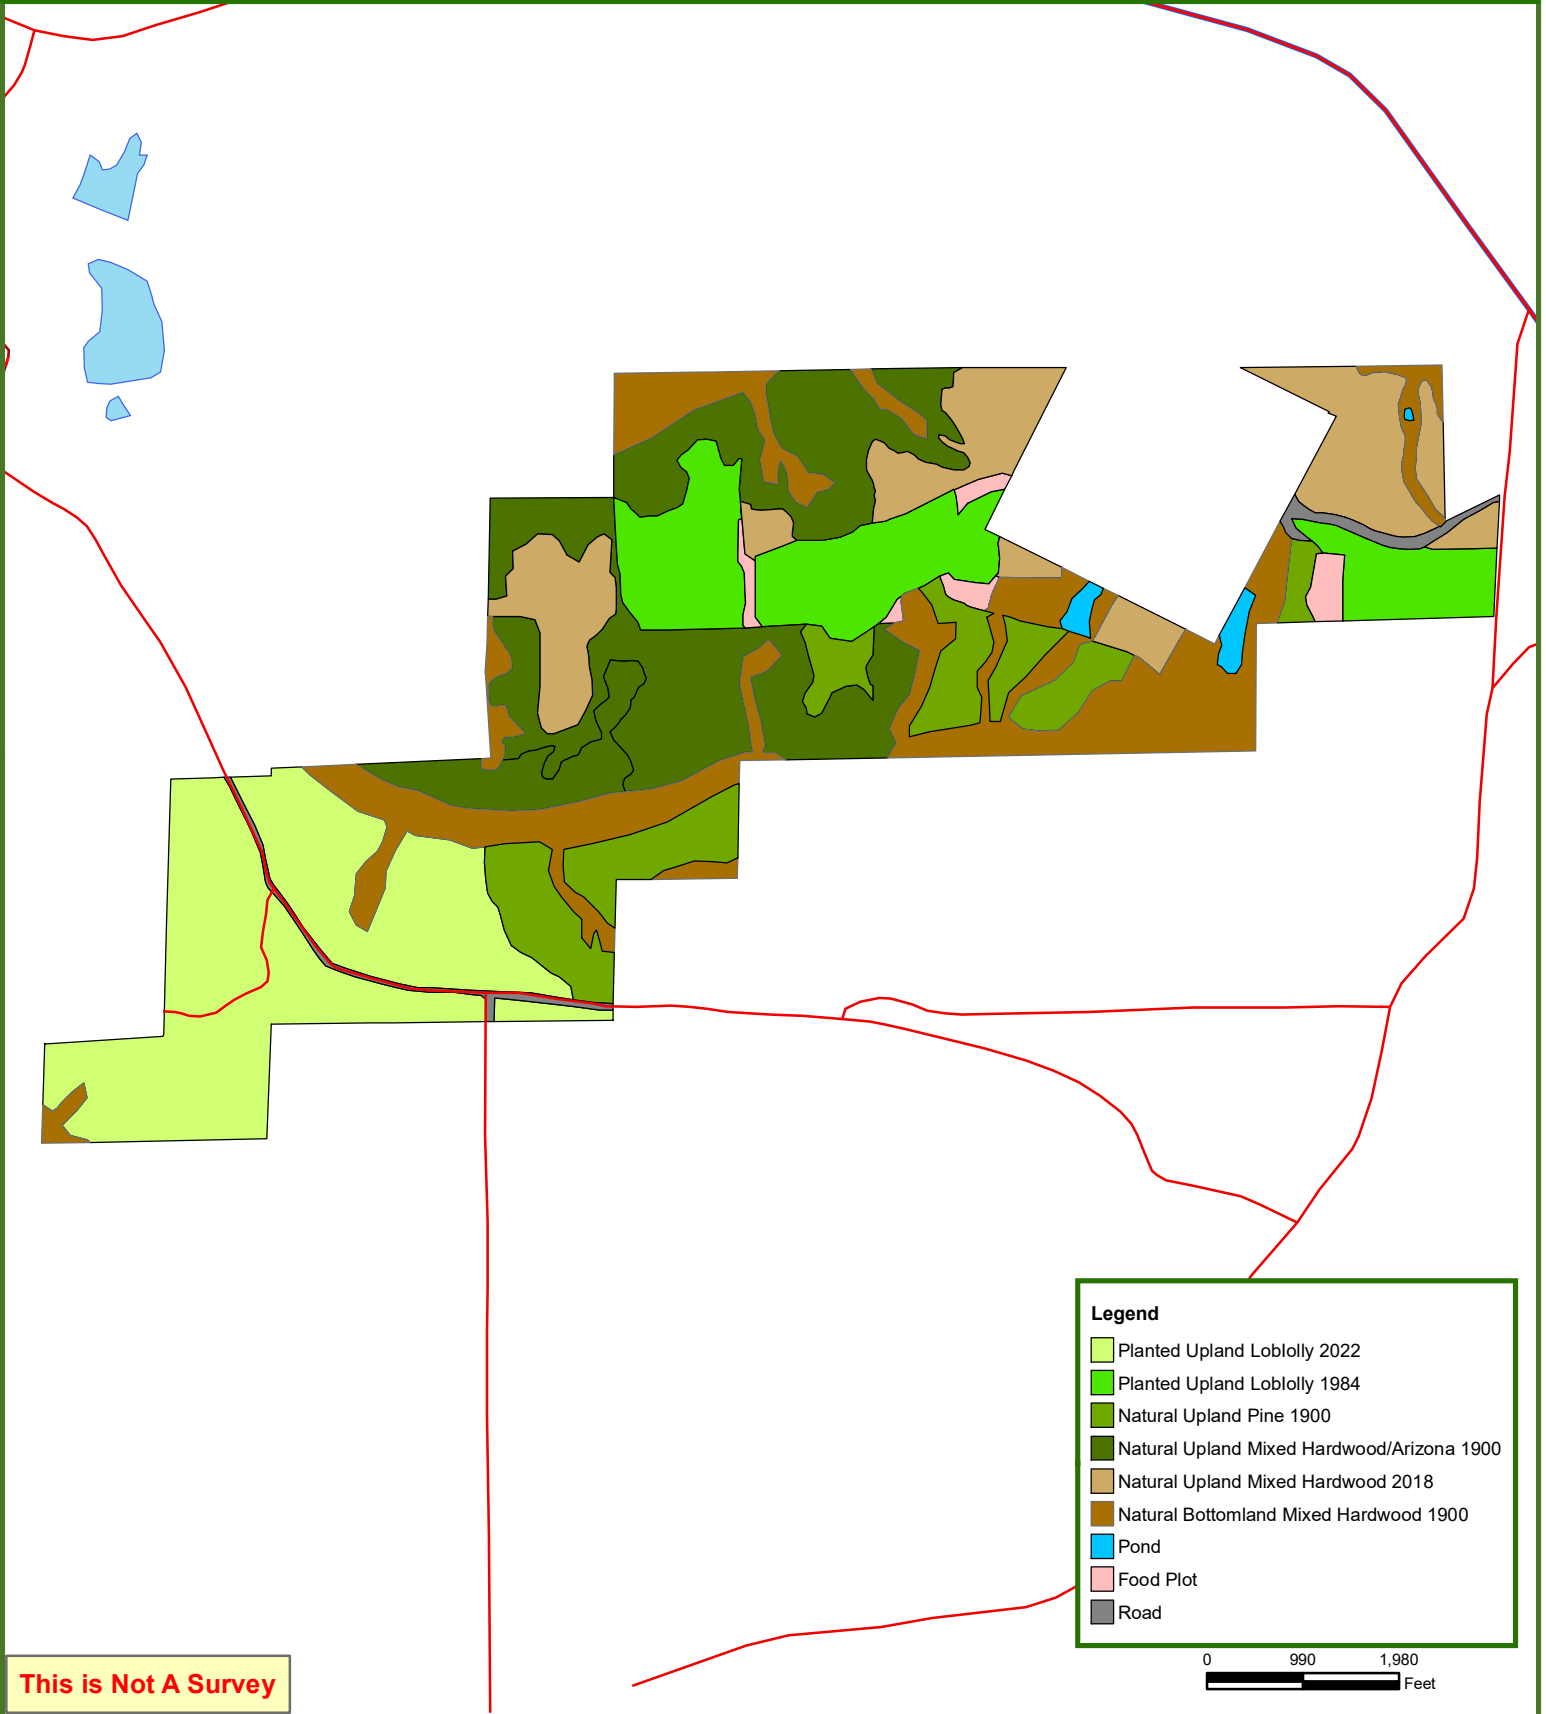

Elba Acres

Coffee County, AL

1048 ± Acres

This is Not A Survey

Legend

- Planted Upland Loblolly 2022
- Planted Upland Loblolly 1984
- Natural Upland Pine 1900
- Natural Upland Mixed Hardwood/Arizona 1900
- Natural Upland Mixed Hardwood 2018
- Natural Bottomland Mixed Hardwood 1900
- Pond
- Food Plot
- Road

0 990 1,980
Feet

This map was produced from information supplied by the seller and the use of aerial photography. The boundary lines portrayed on this map are approximate and could be different than the actual location of the boundaries found in the field.