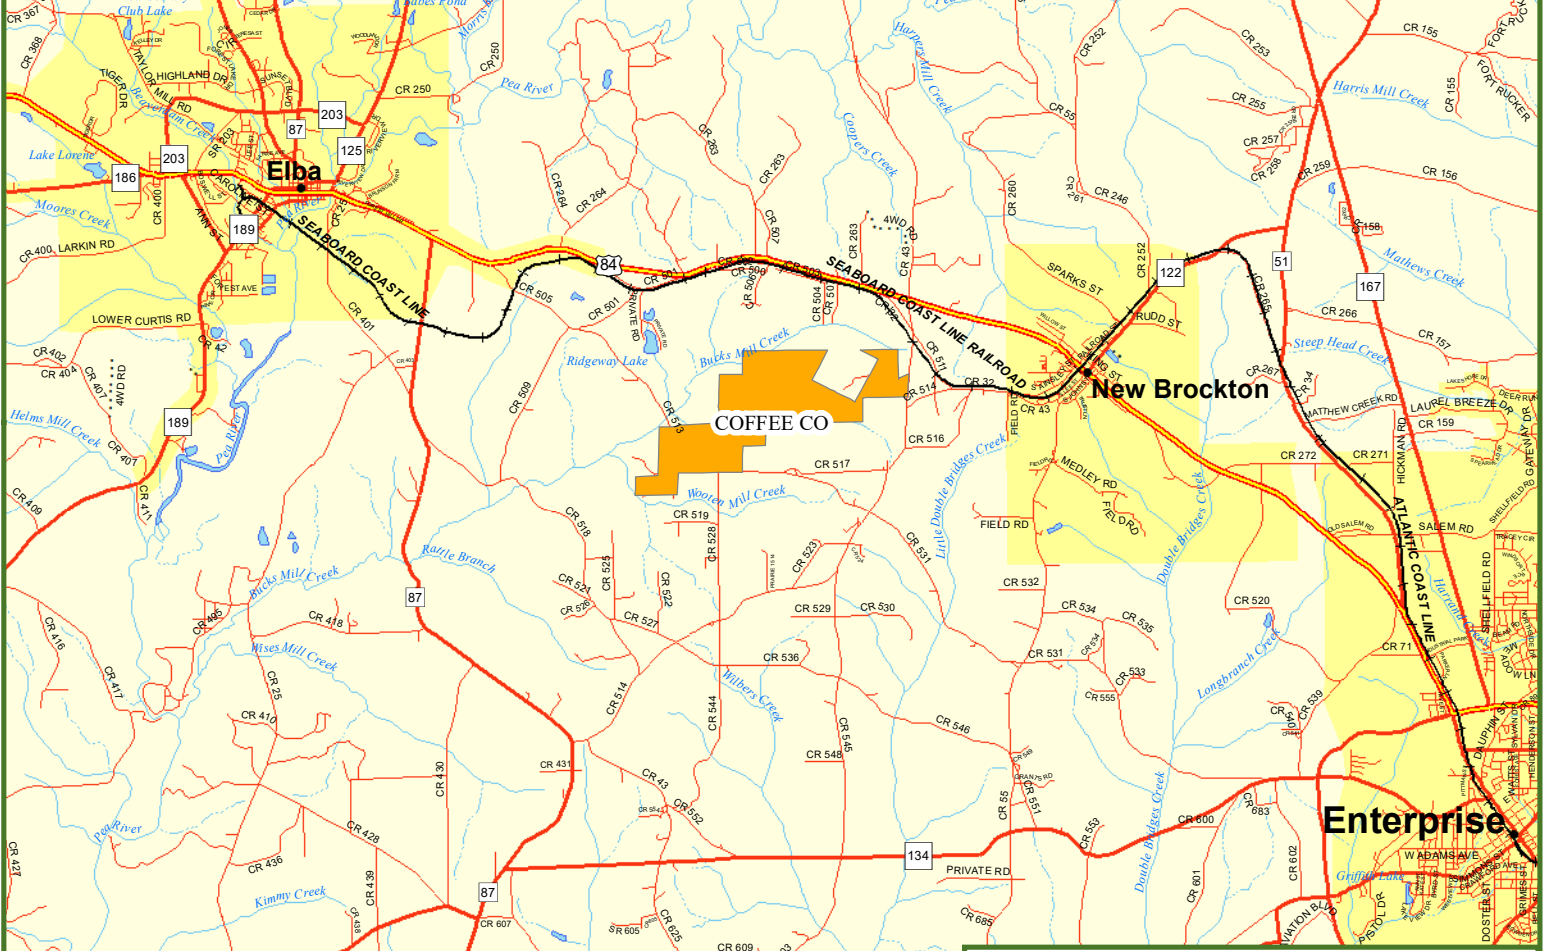

# Locus Map Elba Acres Coffee County, AL 1,048 +/- Acres

### Legend

-  Elba Acres
-  Secondary State or County Hwy
-  Primary US or State Hwy
-  Primary Limited Access or Interstate
-  Railroads
-  Counties