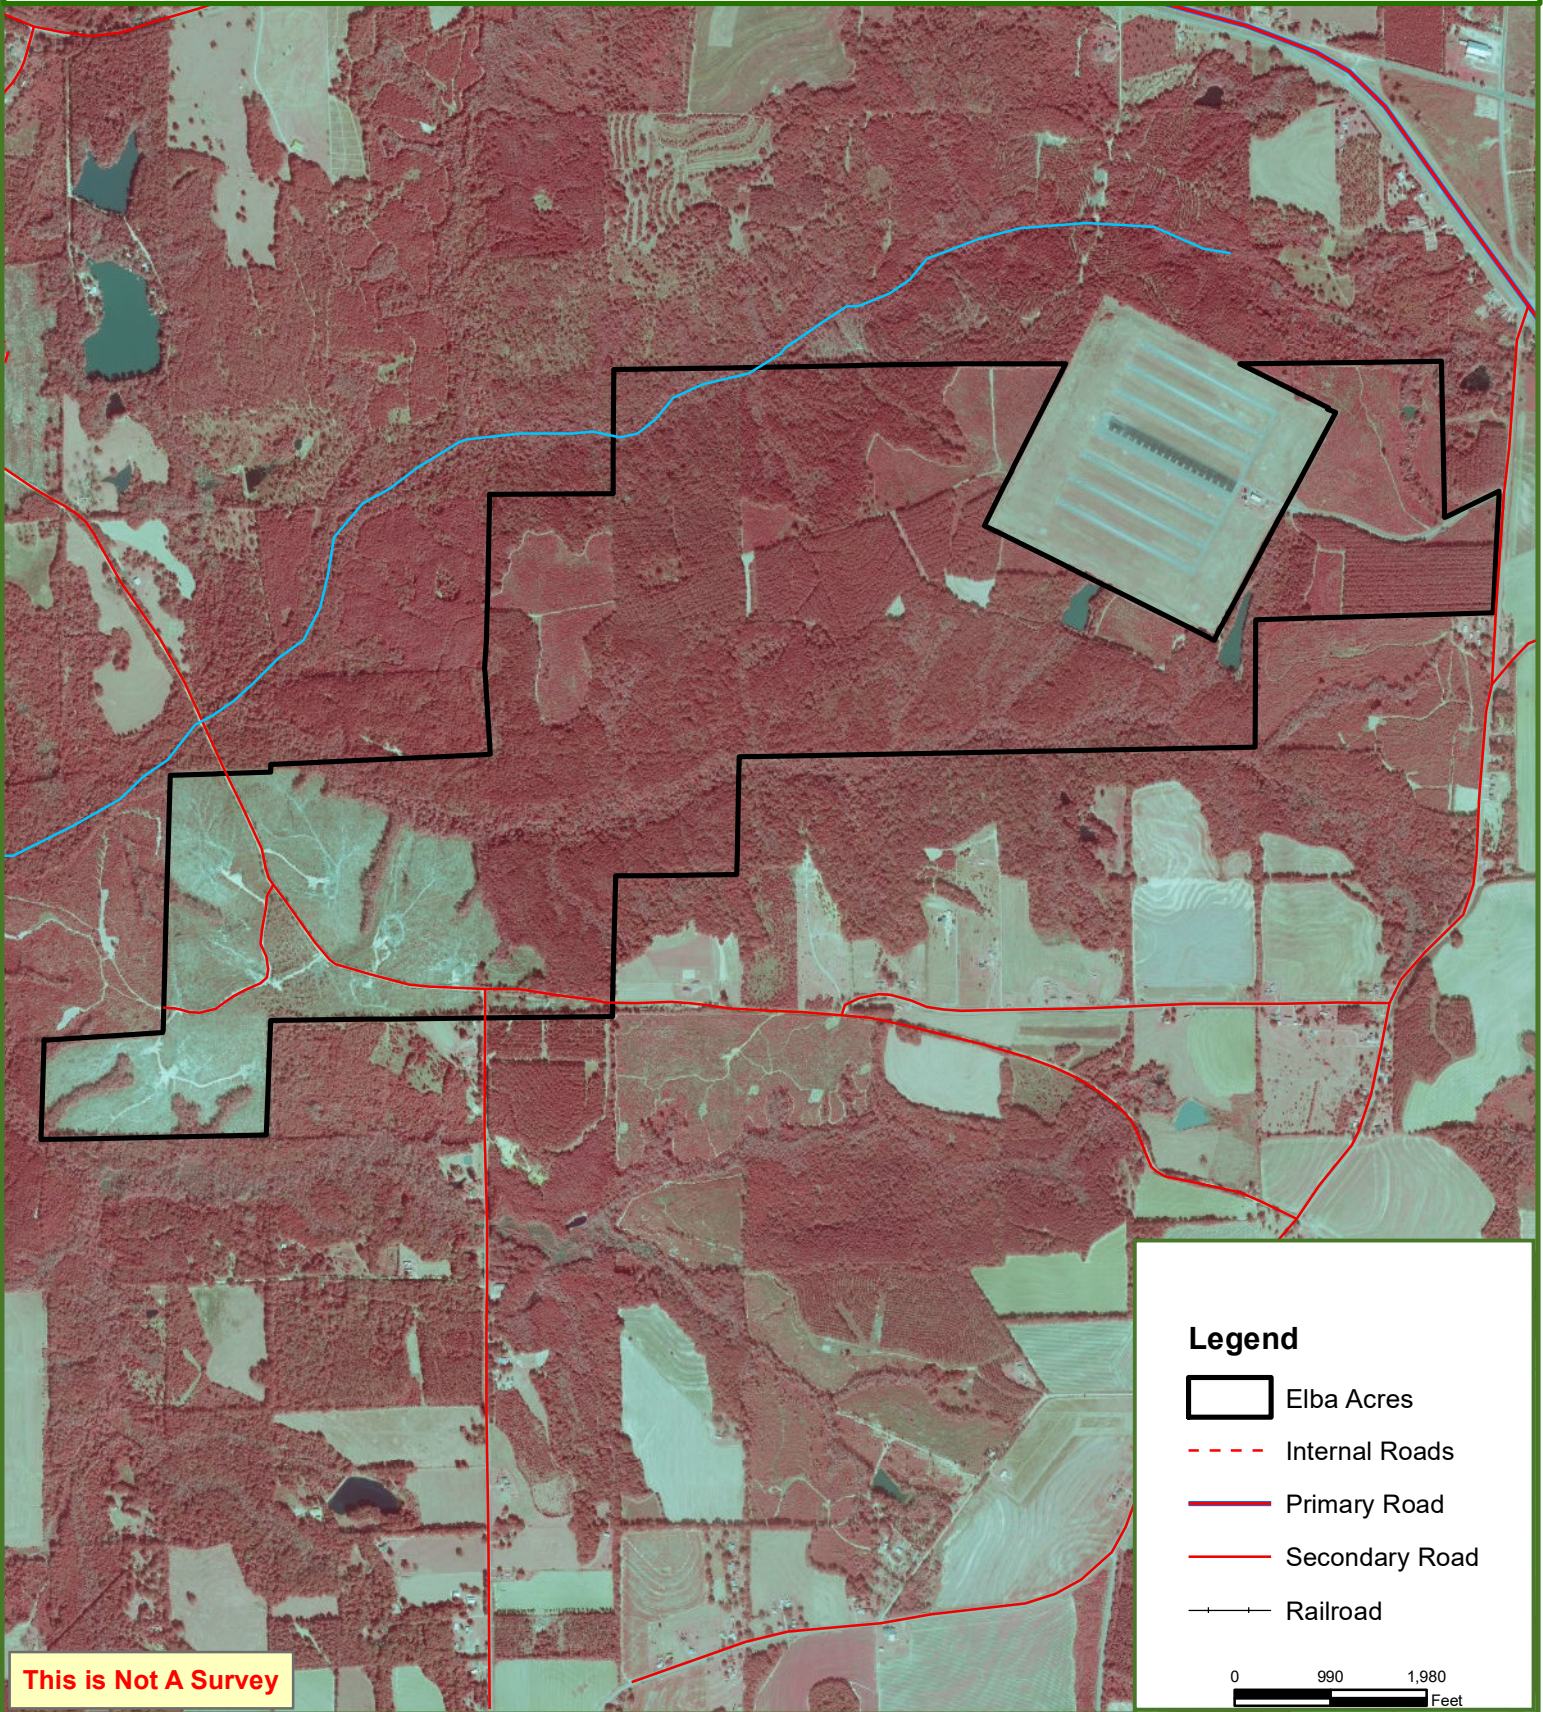

## Coffee County, AL

1,048 ± Acres

### Legend

-  Elba Acres
-  Internal Roads
-  Primary Road
-  Secondary Road
-  Railroad

0 990 1,980  
Feet

**This is Not A Survey**

This map was produced from information supplied by the seller and the use of aerial photography. The boundary lines portrayed on this map are approximate and could be different than the actual location of the boundaries found in the field.