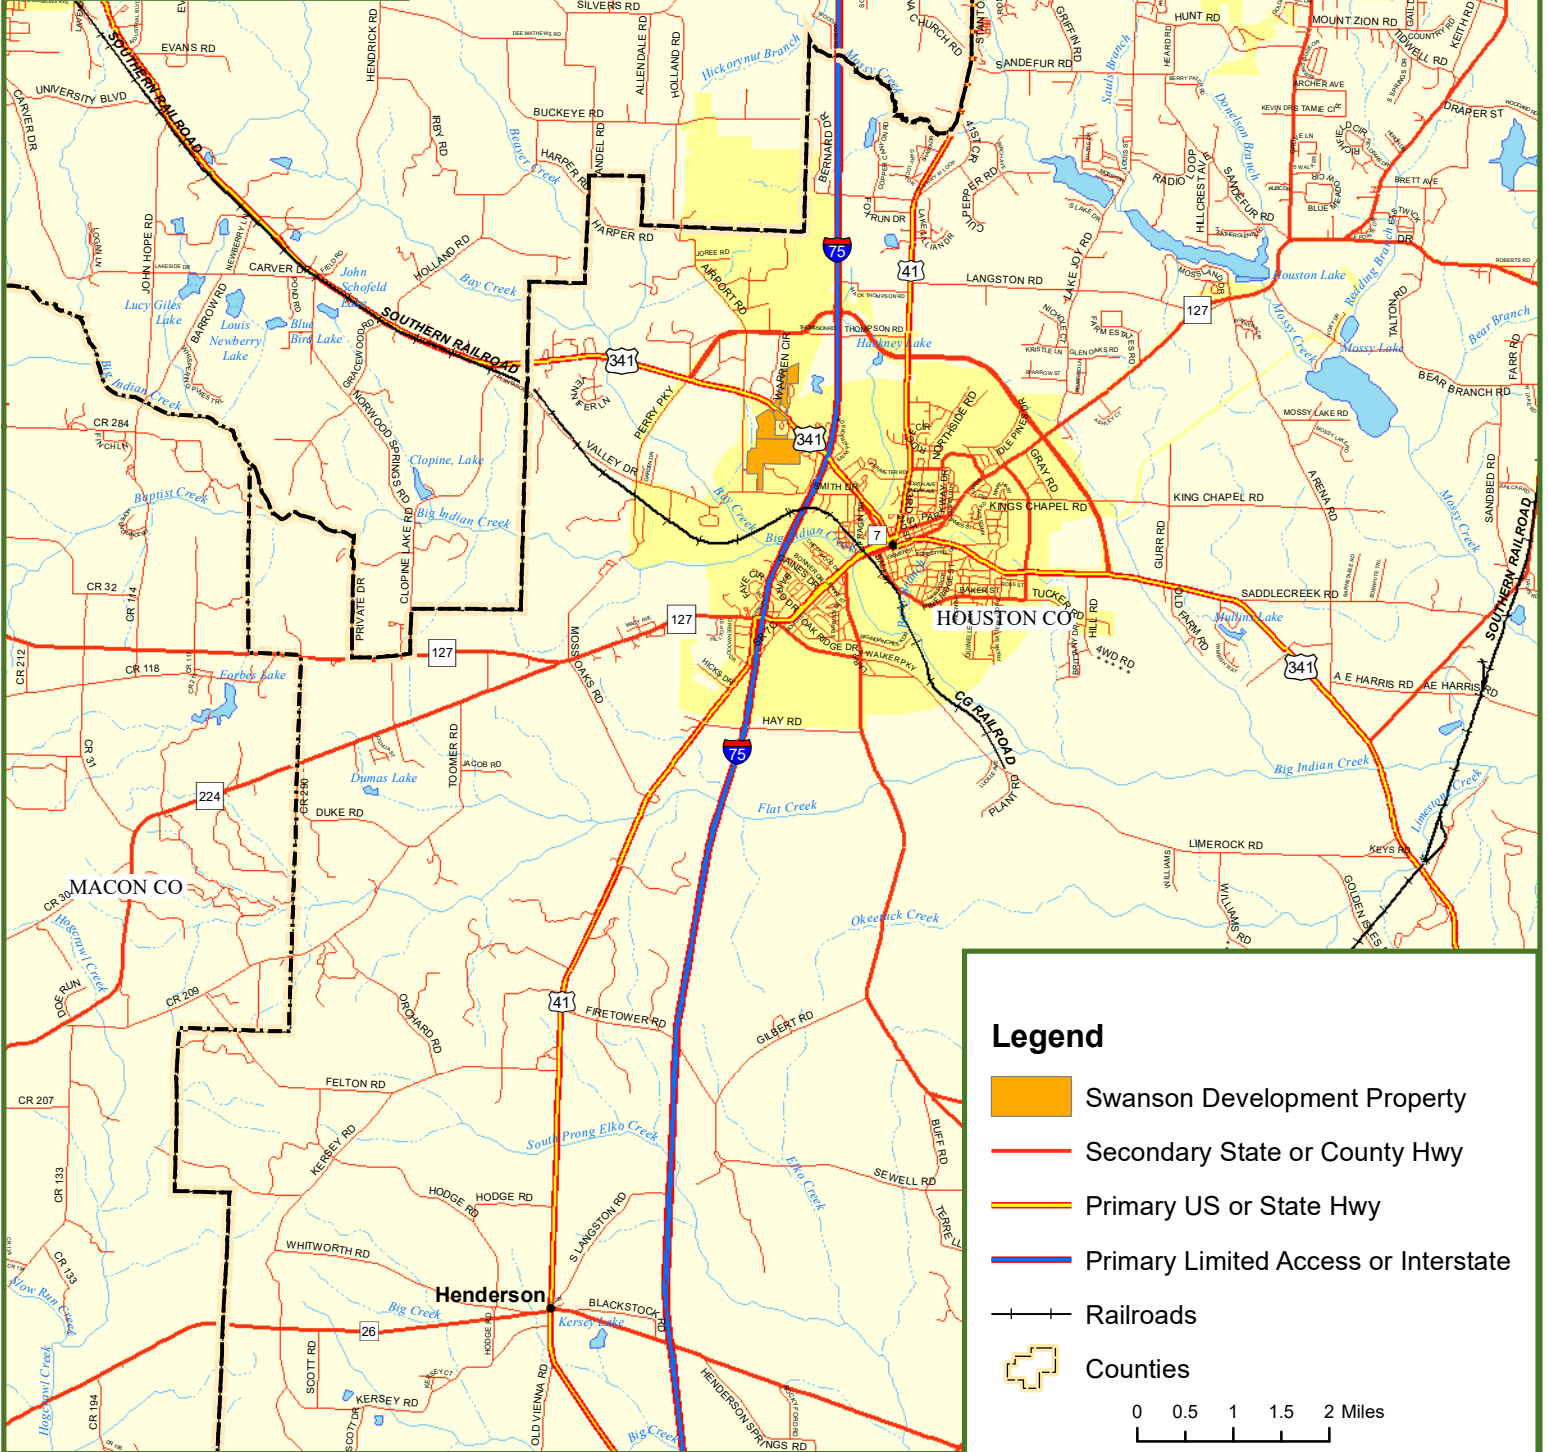

Locus Map

Swanson Development Property

Houston County, GA

182 +/- Acres

Legend

- Swanson Development Property
- Secondary State or County Hwy
- Primary US or State Hwy
- Primary Limited Access or Interstate
- Railroads
- Counties

0 0.5 1 1.5 2 Miles