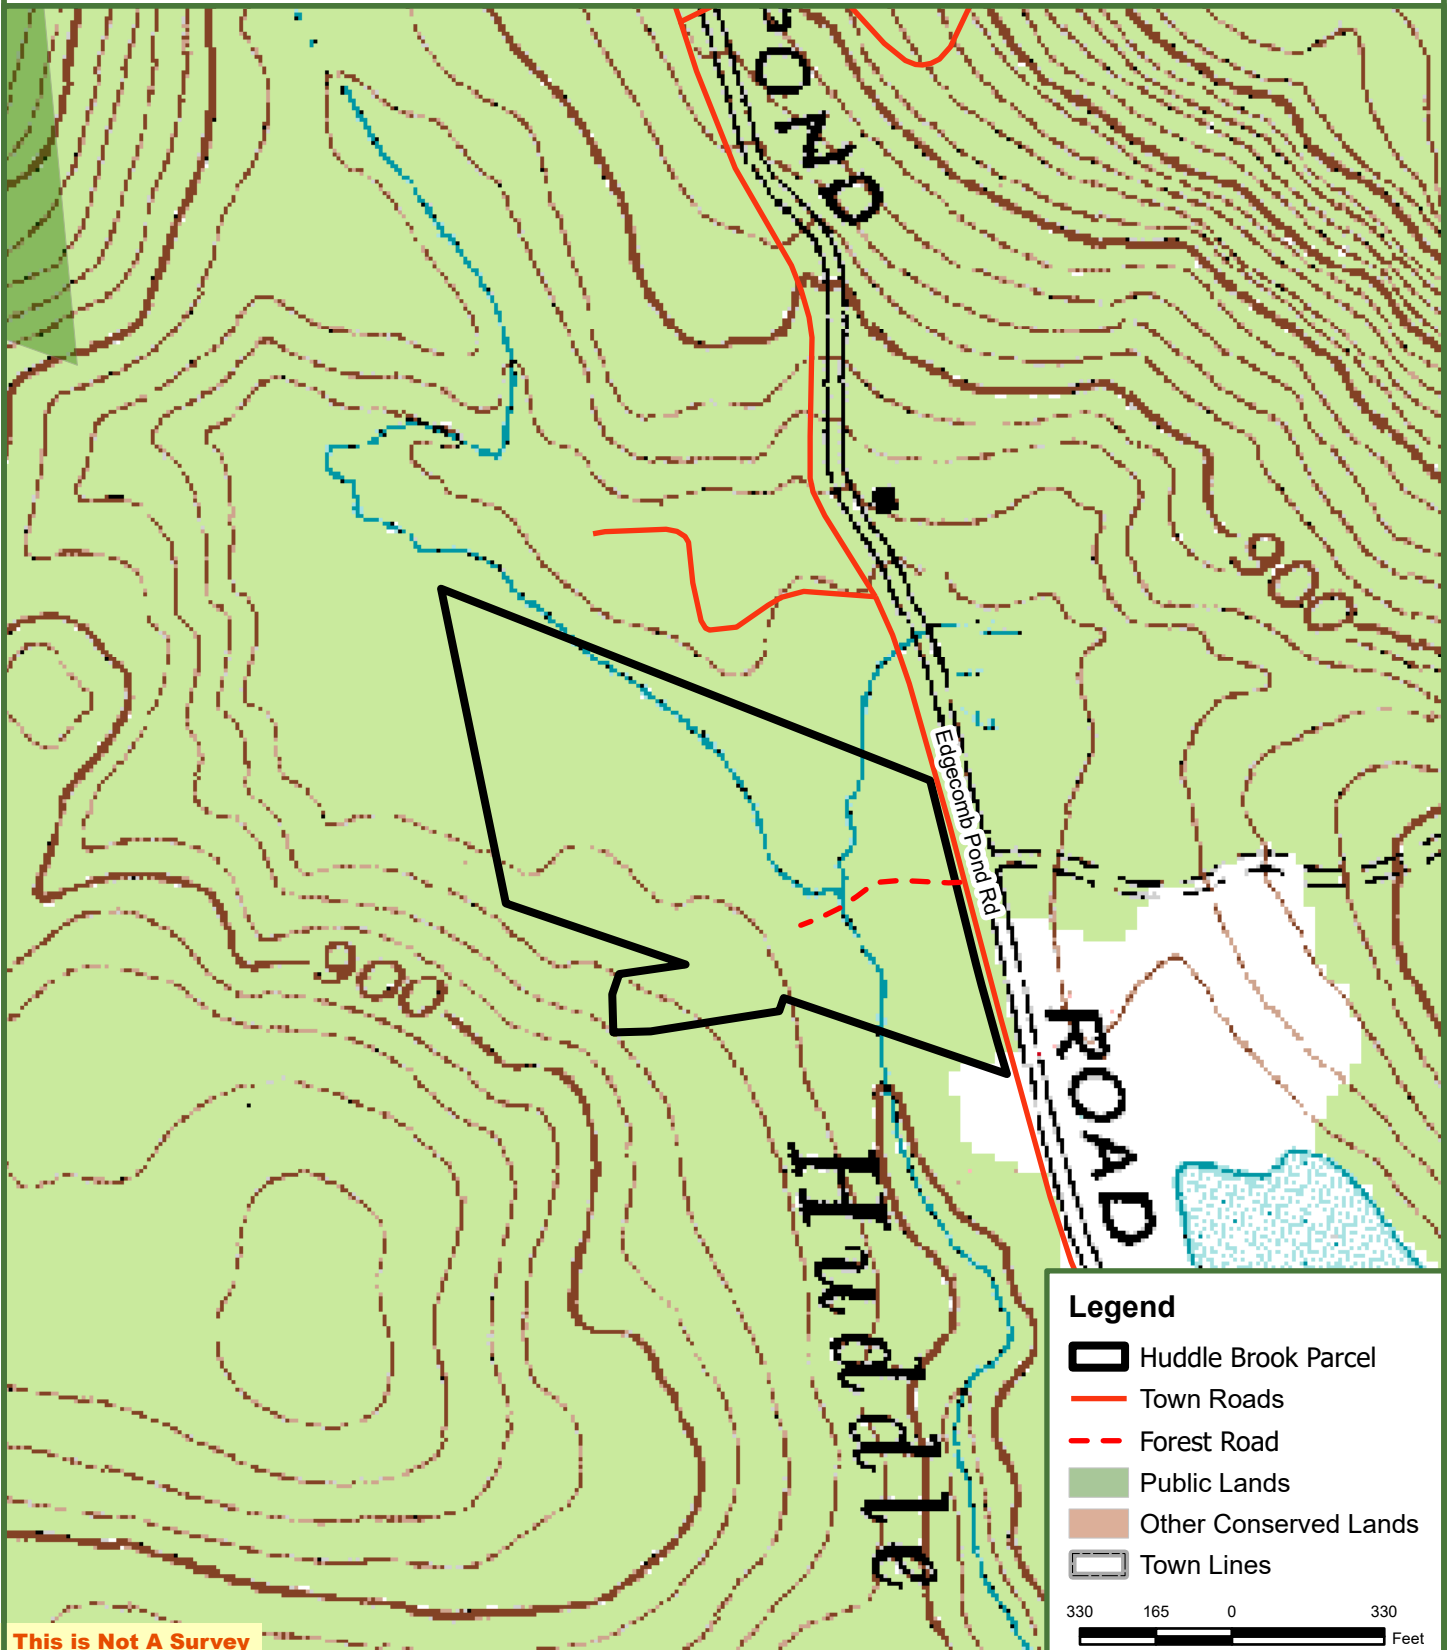

Huddle Brook Parcel

15.72 Tax Acres
Bolton Landing, Warren County, NY

**Fountains
Land**
AN F&W COMPANY

This is Not A Survey

Map produced from the best available information including town tax maps, hand held GPS data, aerial photography and reference information obtained from publicly available GIS sources, and the owner. Boundary lines portrayed on this map are approximate and could be different than the actual location of boundaries found in the field.