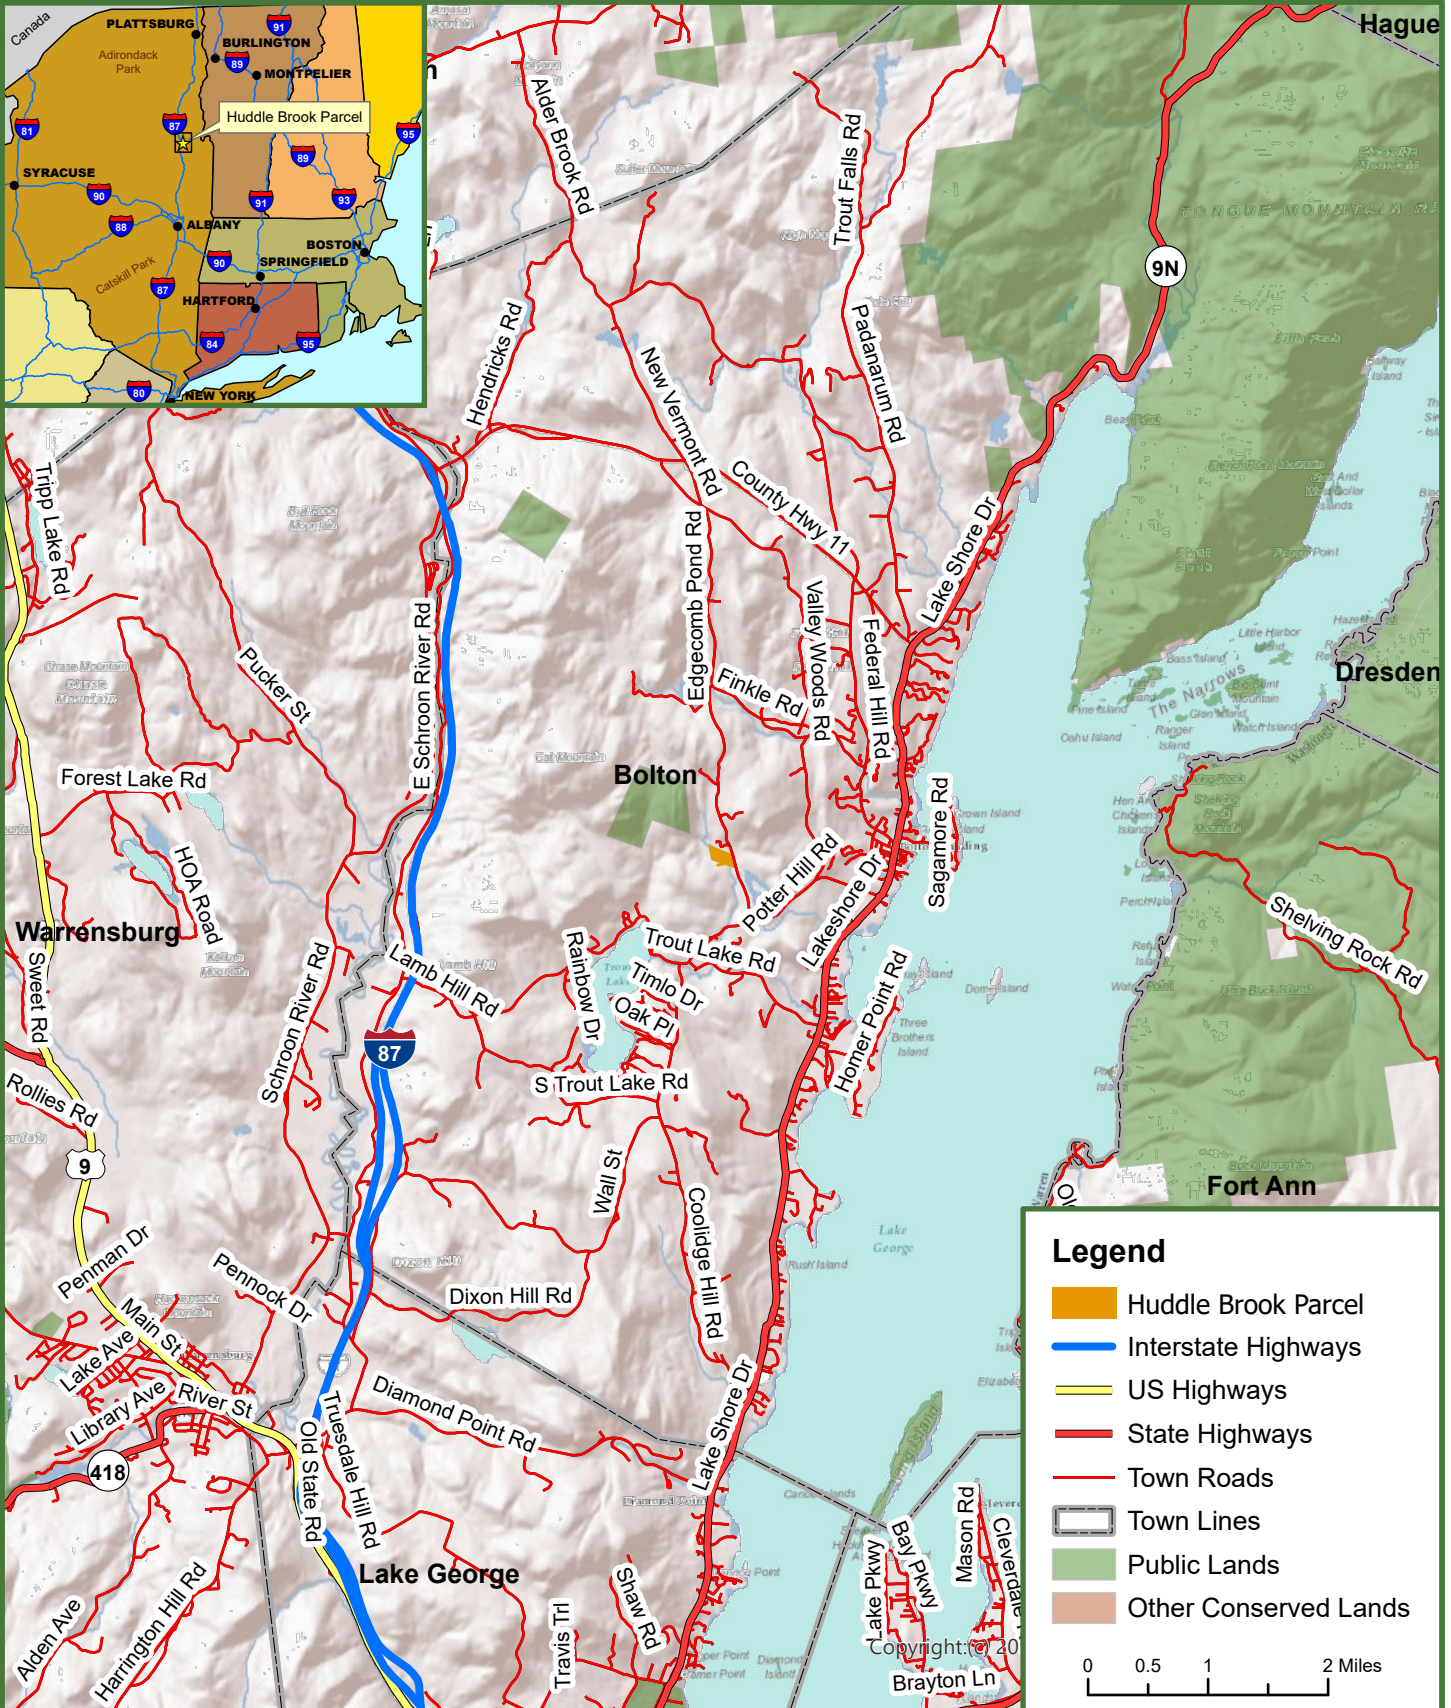

Locus Map

Huddle Brook Parcel

15.72 Tax Acres

Bolton Landing, Warren County, NY

Legend

- Huddle Brook Parcel
- Interstate Highways
- US Highways
- State Highways
- Town Roads
- Town Lines
- Public Lands
- Other Conserved Lands

0 0.5 1 2 Miles