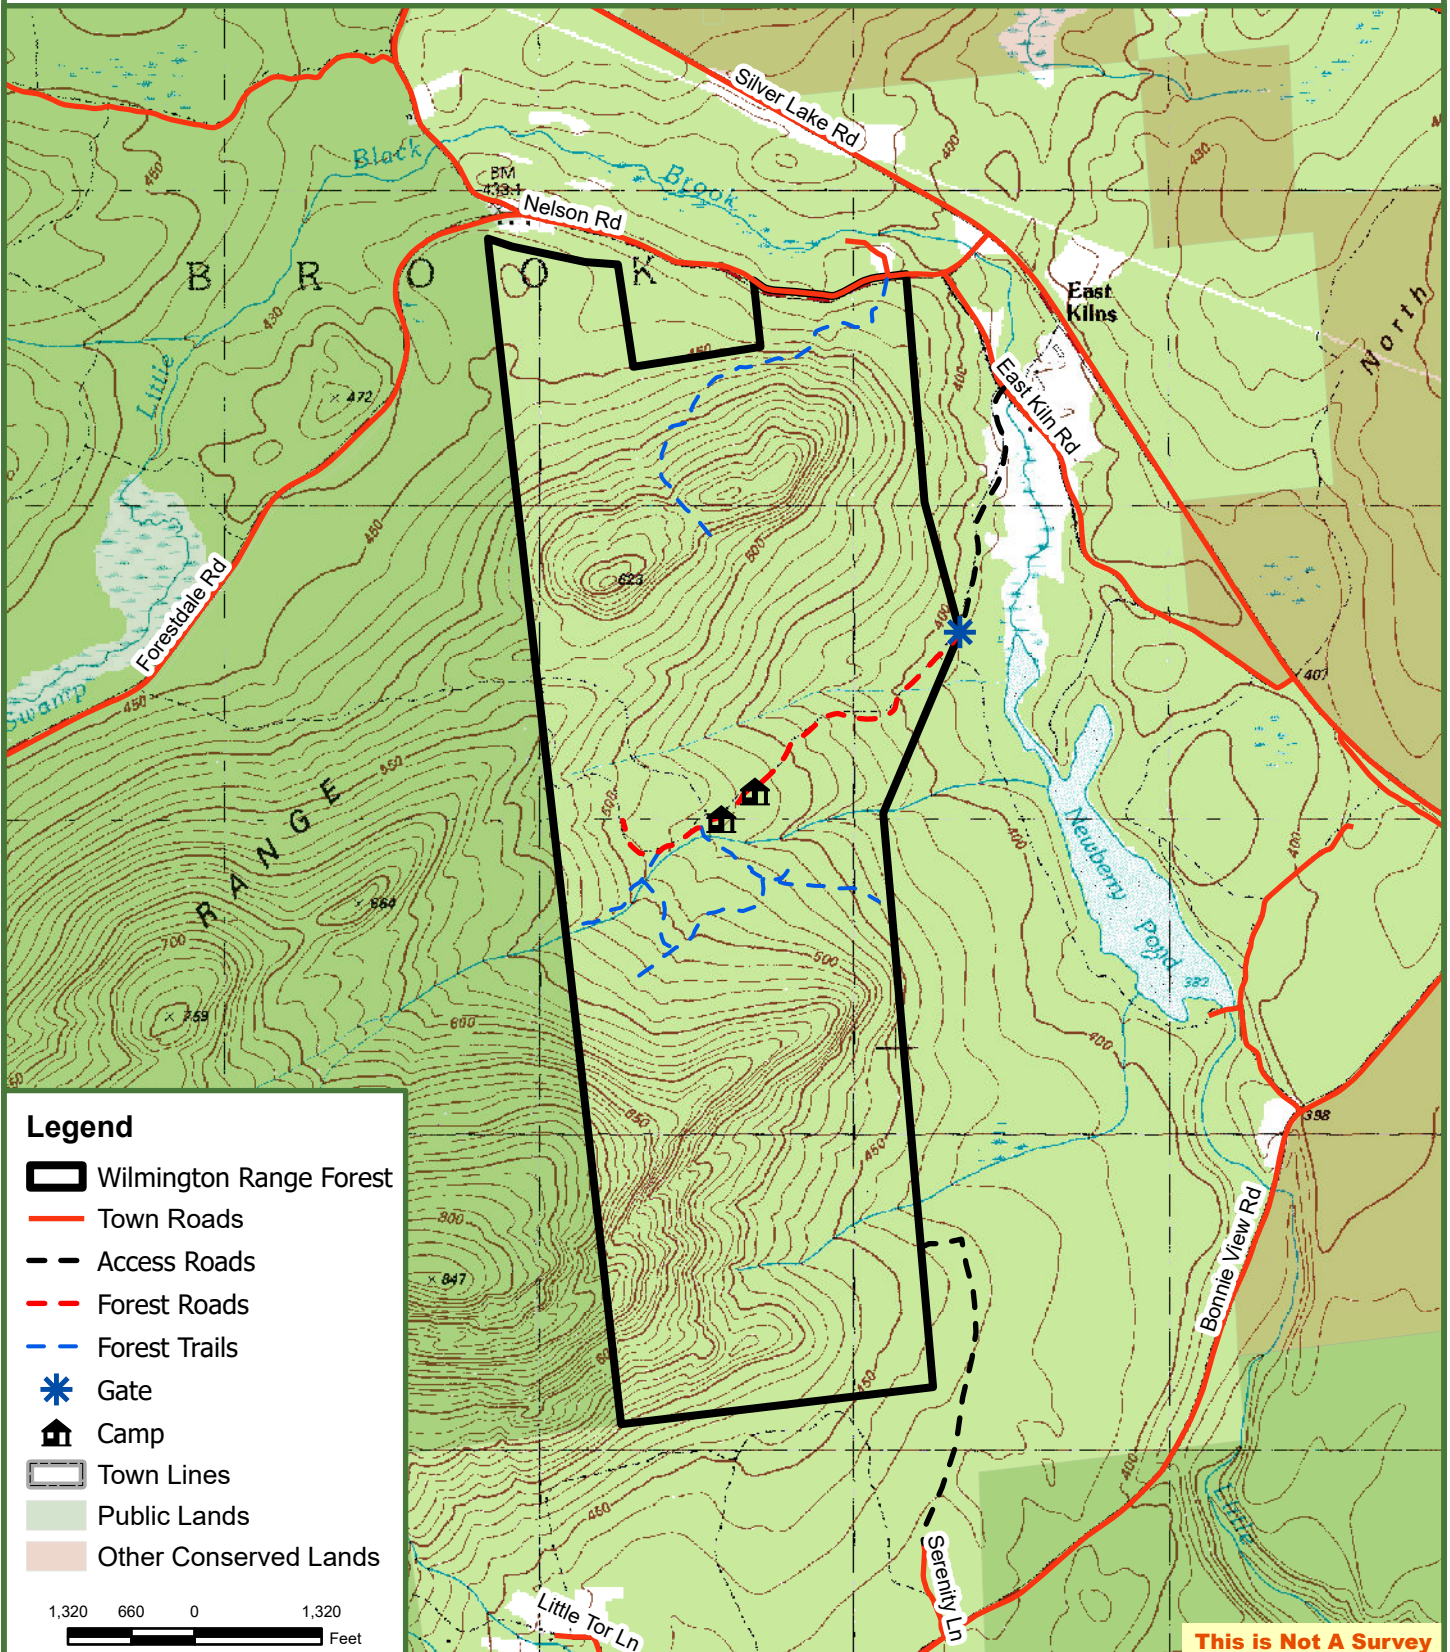

# Wilmington Range Forest

993.9 Tax Acres

Black Brook, Clinton County, NY

**Fountains  
Land**  
AN F&W COMPANY

Map produced from the best available information including town tax maps, hand held GPS data, aerial photography and reference information obtained from publicly available GIS sources, and the owner. Boundary lines portrayed on this map are approximate and could be different than the actual location of boundaries found in the field.