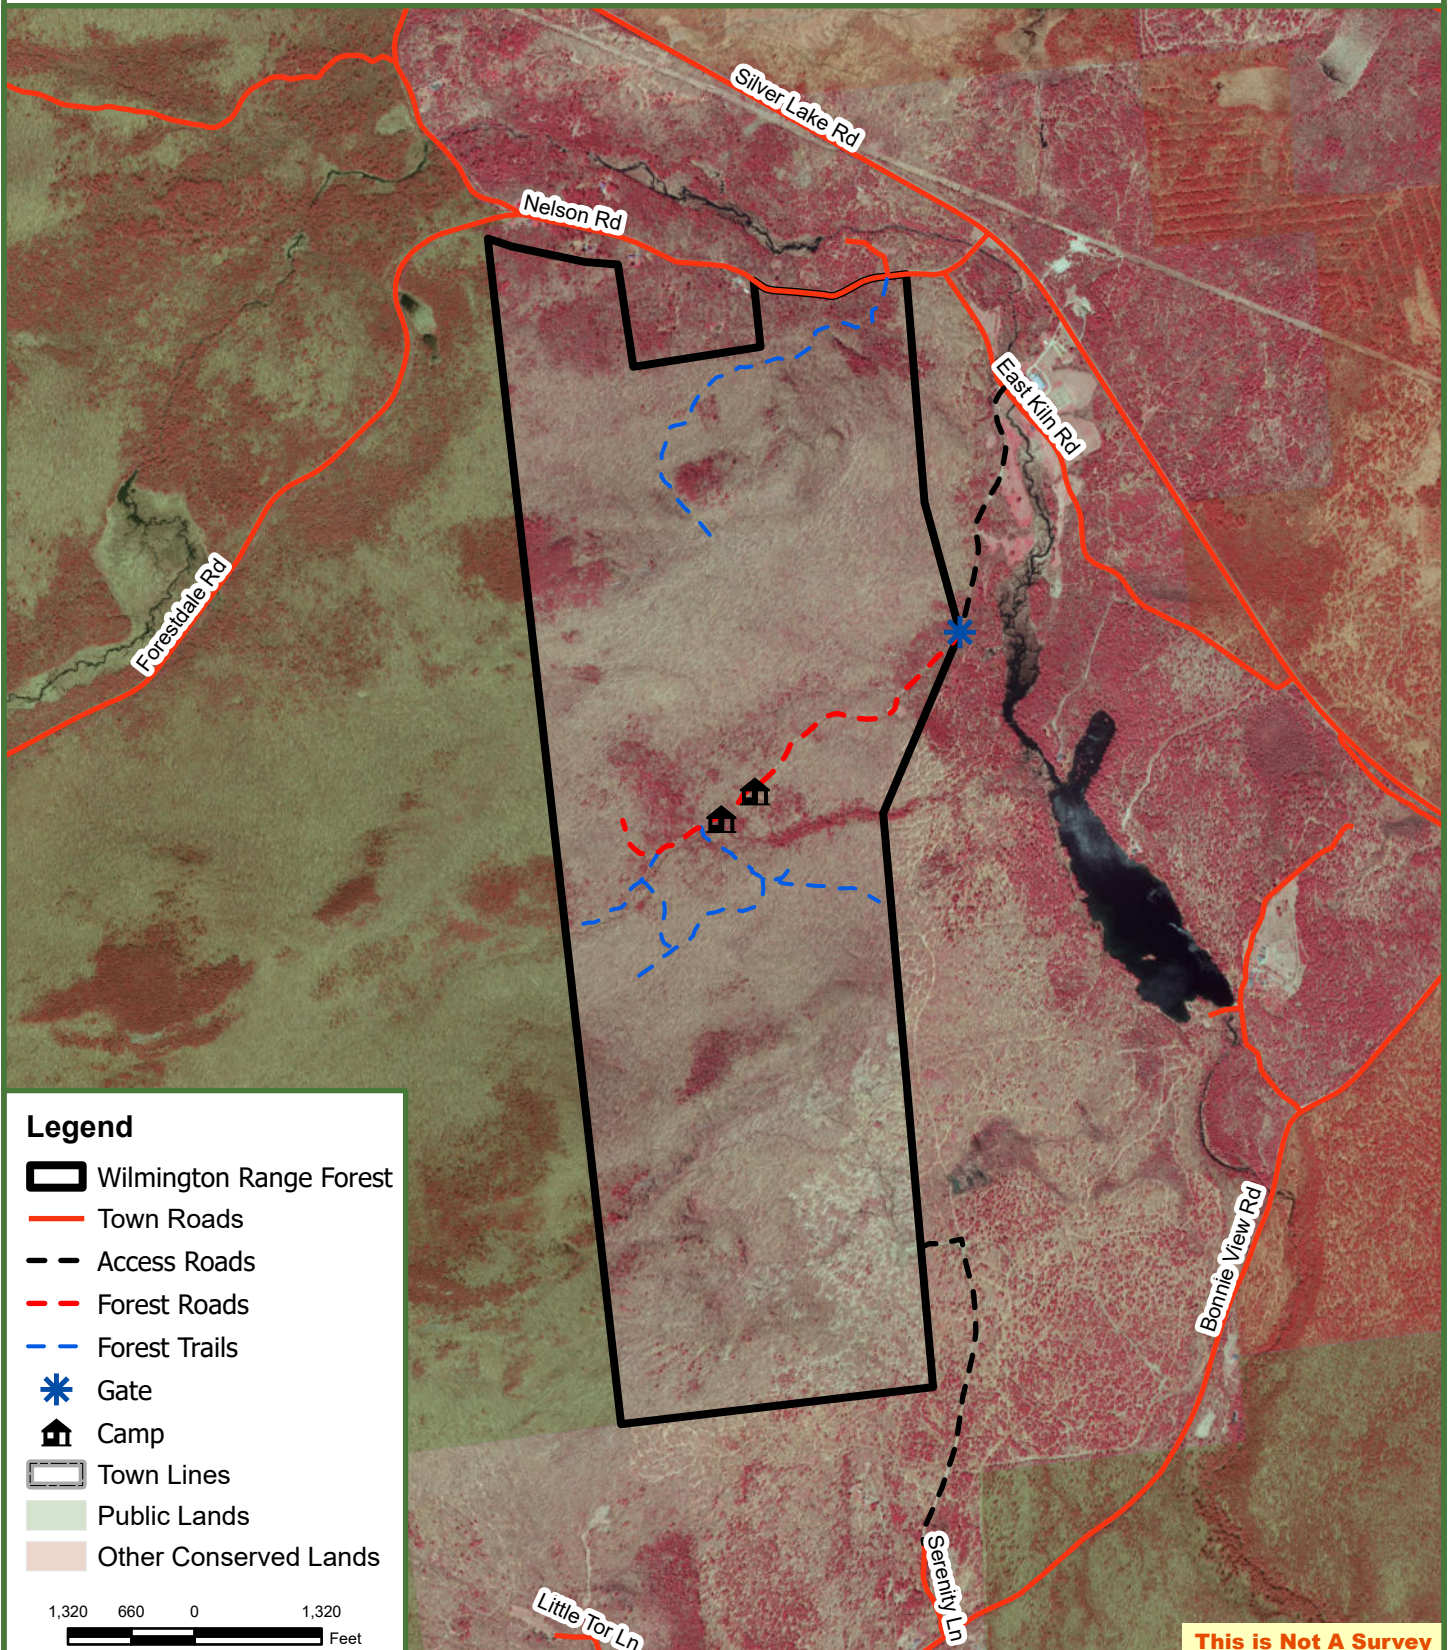

Wilmington Range Forest

993.9 Tax Acres

Black Brook, Clinton County, NY

**Fountains
Land**
AN F&W COMPANY

Map produced from the best available information including town tax maps, hand held GPS data, aerial photography and reference information obtained from publicly available GIS sources, and the owner. Boundary lines portrayed on this map are approximate and could be different than the actual location of boundaries found in the field.