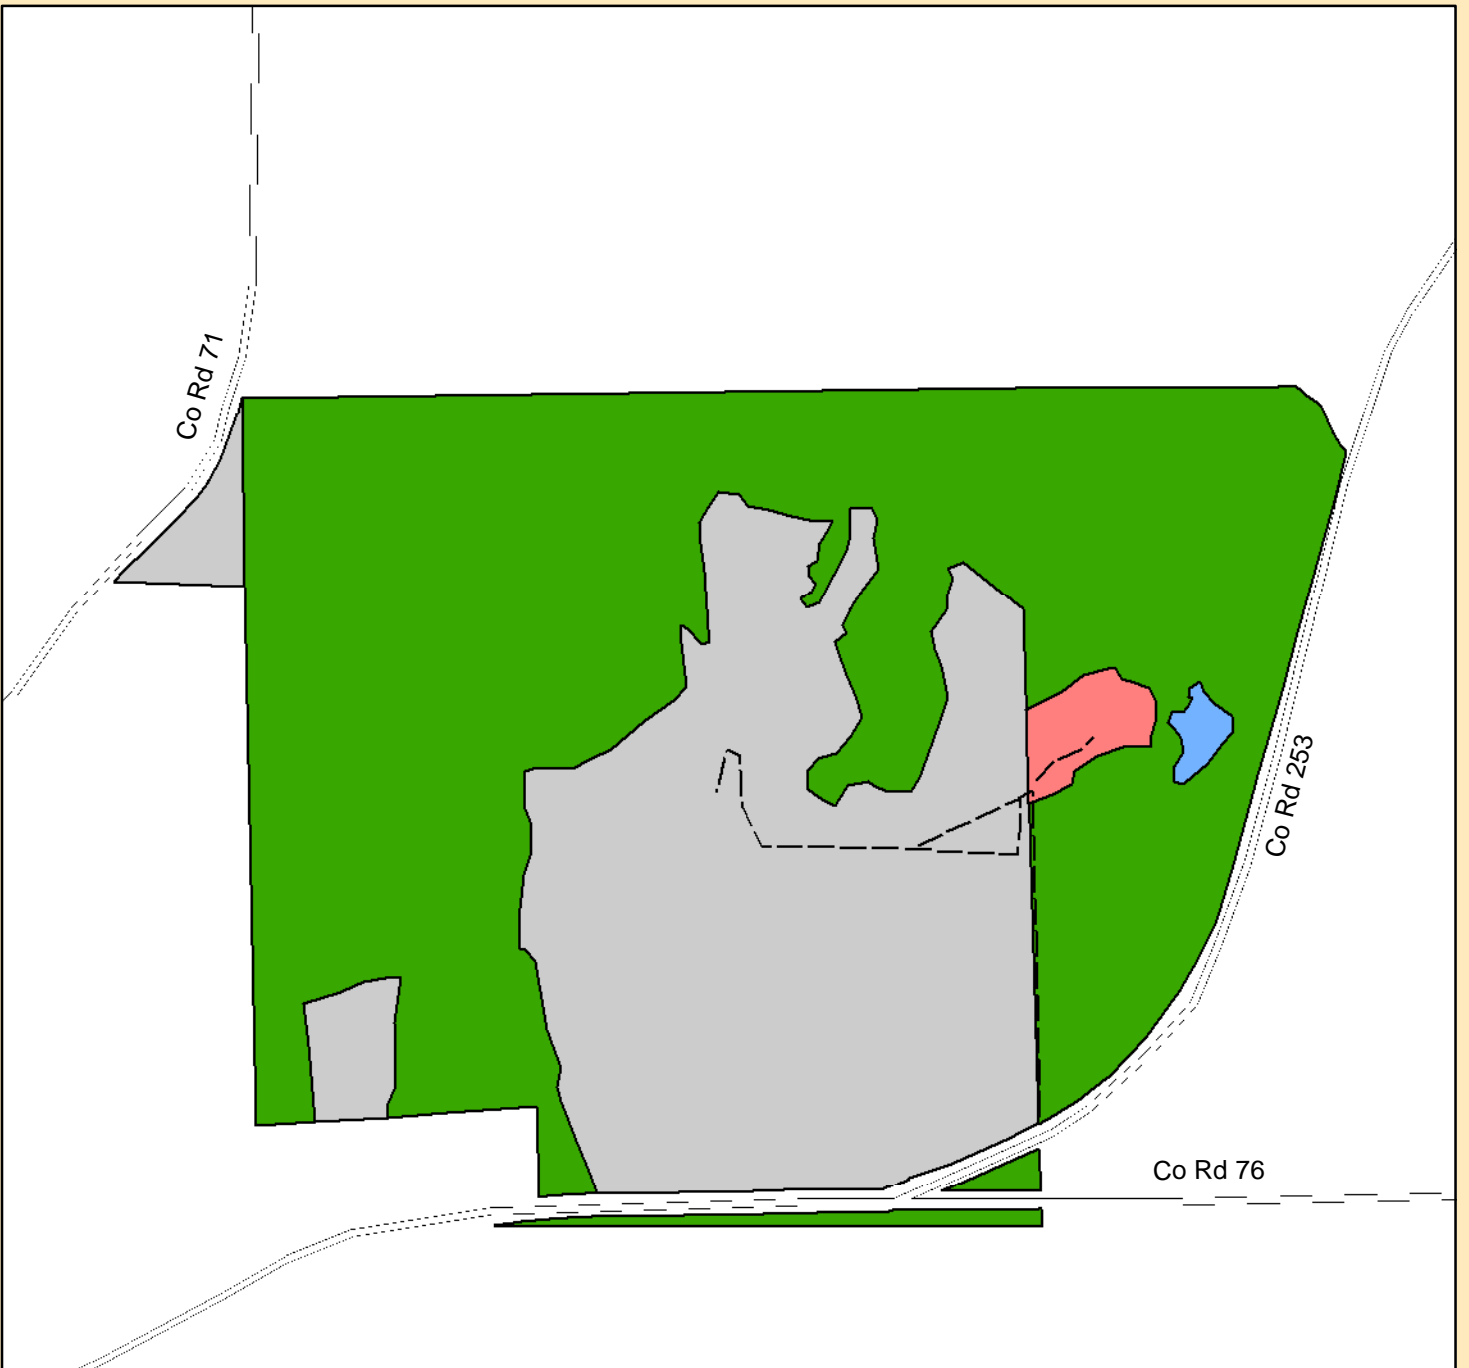

# Mobley Family Farm Taylor County, Georgia 211 +/- GIS Acres

Legend	
	Mixed Hardwood 1950 (131.32 Acres)
	Pasture (75.86 Acres)
	Open (2.85 Acres)
	Pond (0.93 Acres)