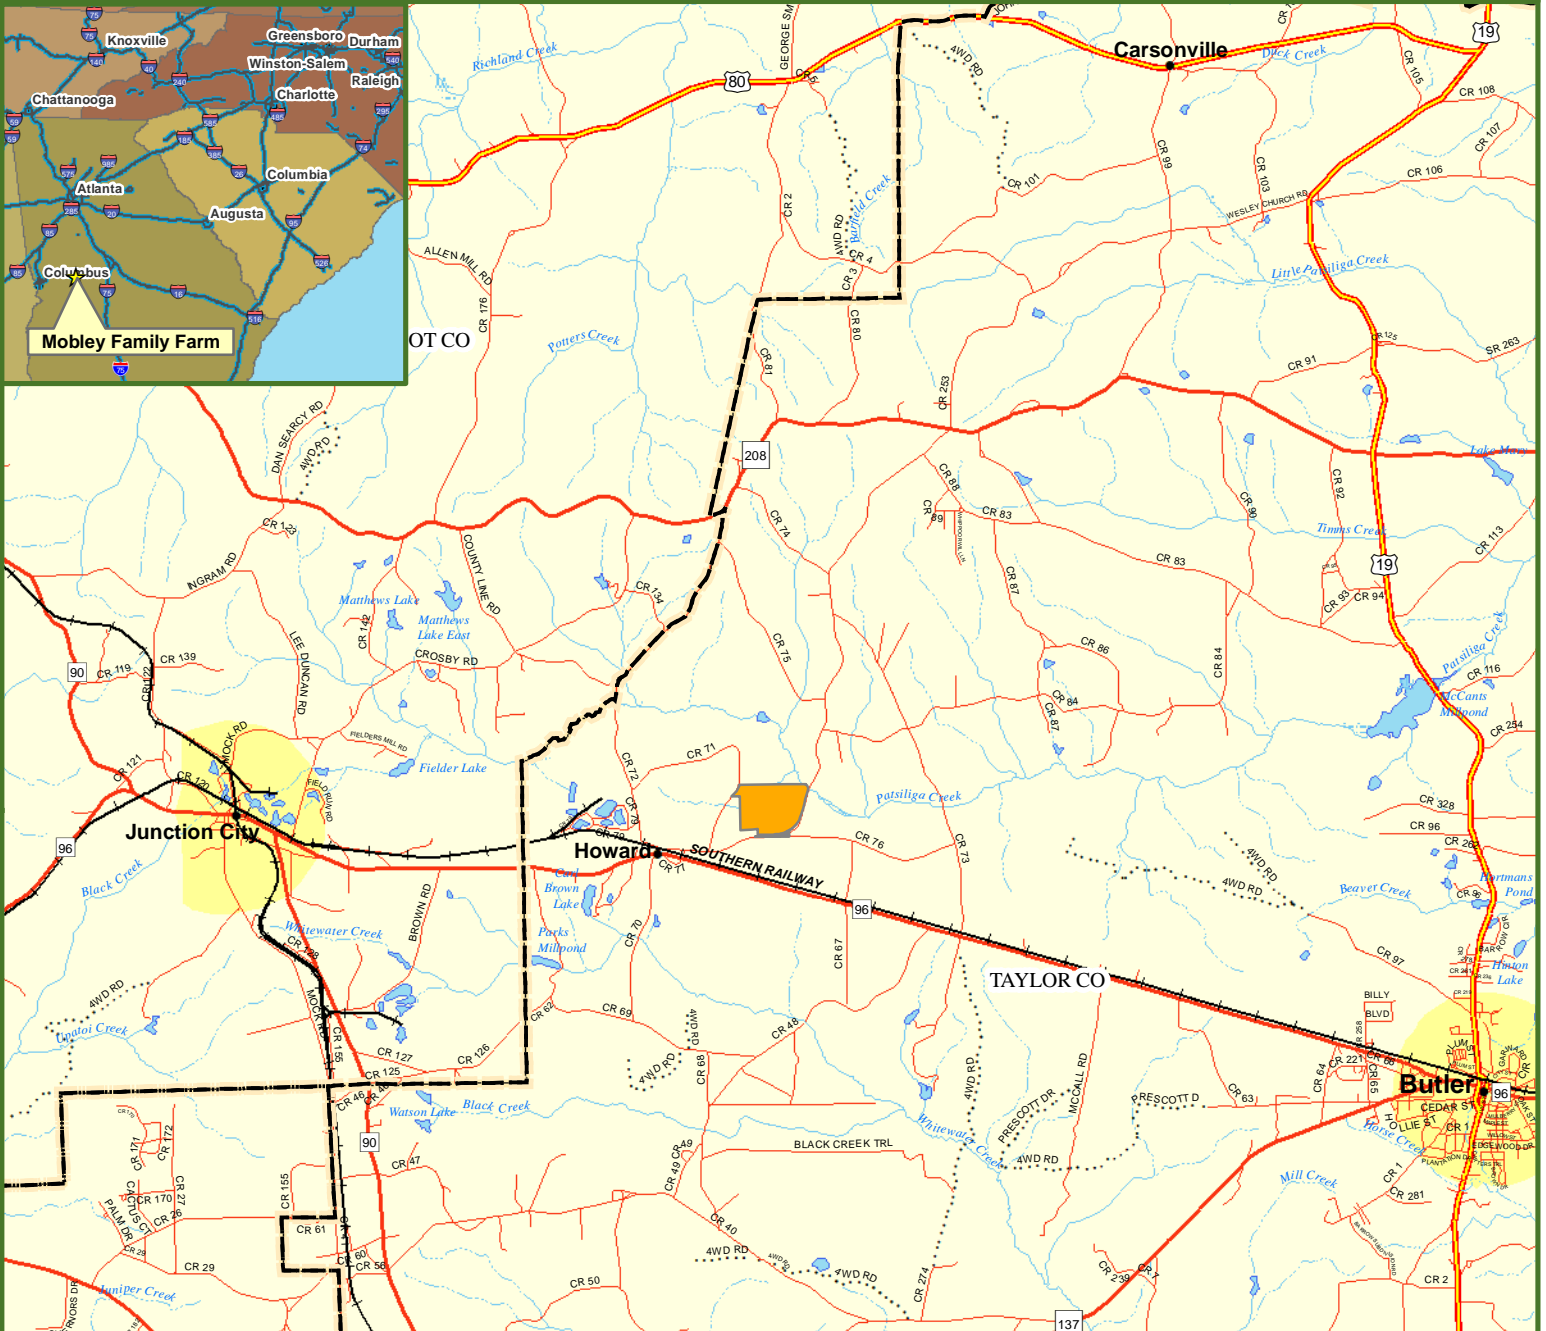

# Locus Map

## Mobley Family Farm

### Taylor County, GA

208 +/- Acres

**Legend**

- Mobley Family Farm
- Secondary State or County Hwy
- Primary US or State Hwy
- Primary Limited Access or Interstate
- Railroads
- Counties

0 0.5 1 1.5 2 Miles