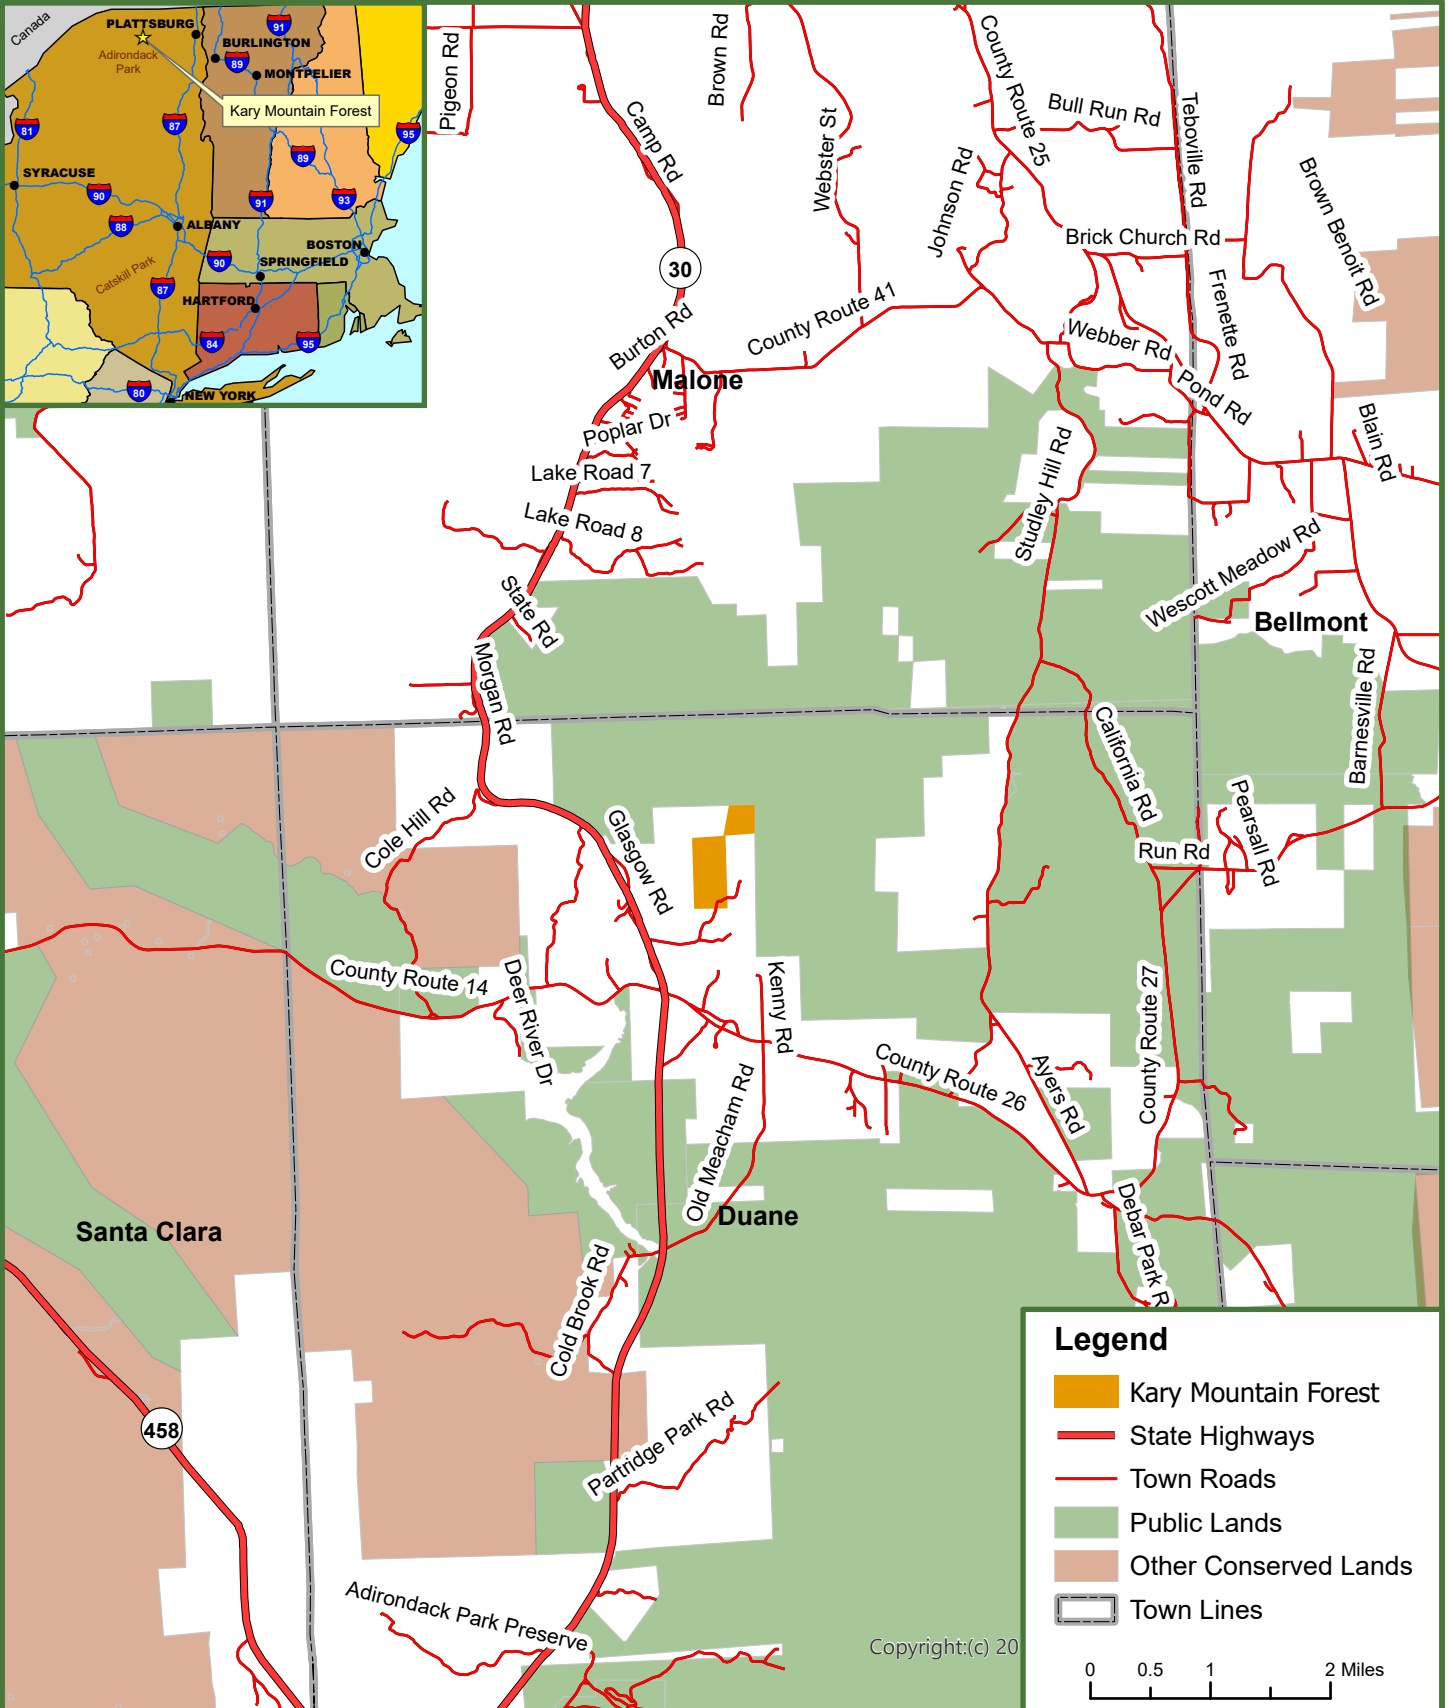

Locus Map

Kary Mountain Forest

152 Tax Acres

Duane, Franklin County, NY

Fountains Land
AN F&W COMPANY

Legend

- Kary Mountain Forest
- State Highways
- Town Roads
- Public Lands
- Other Conserved Lands
- Town Lines