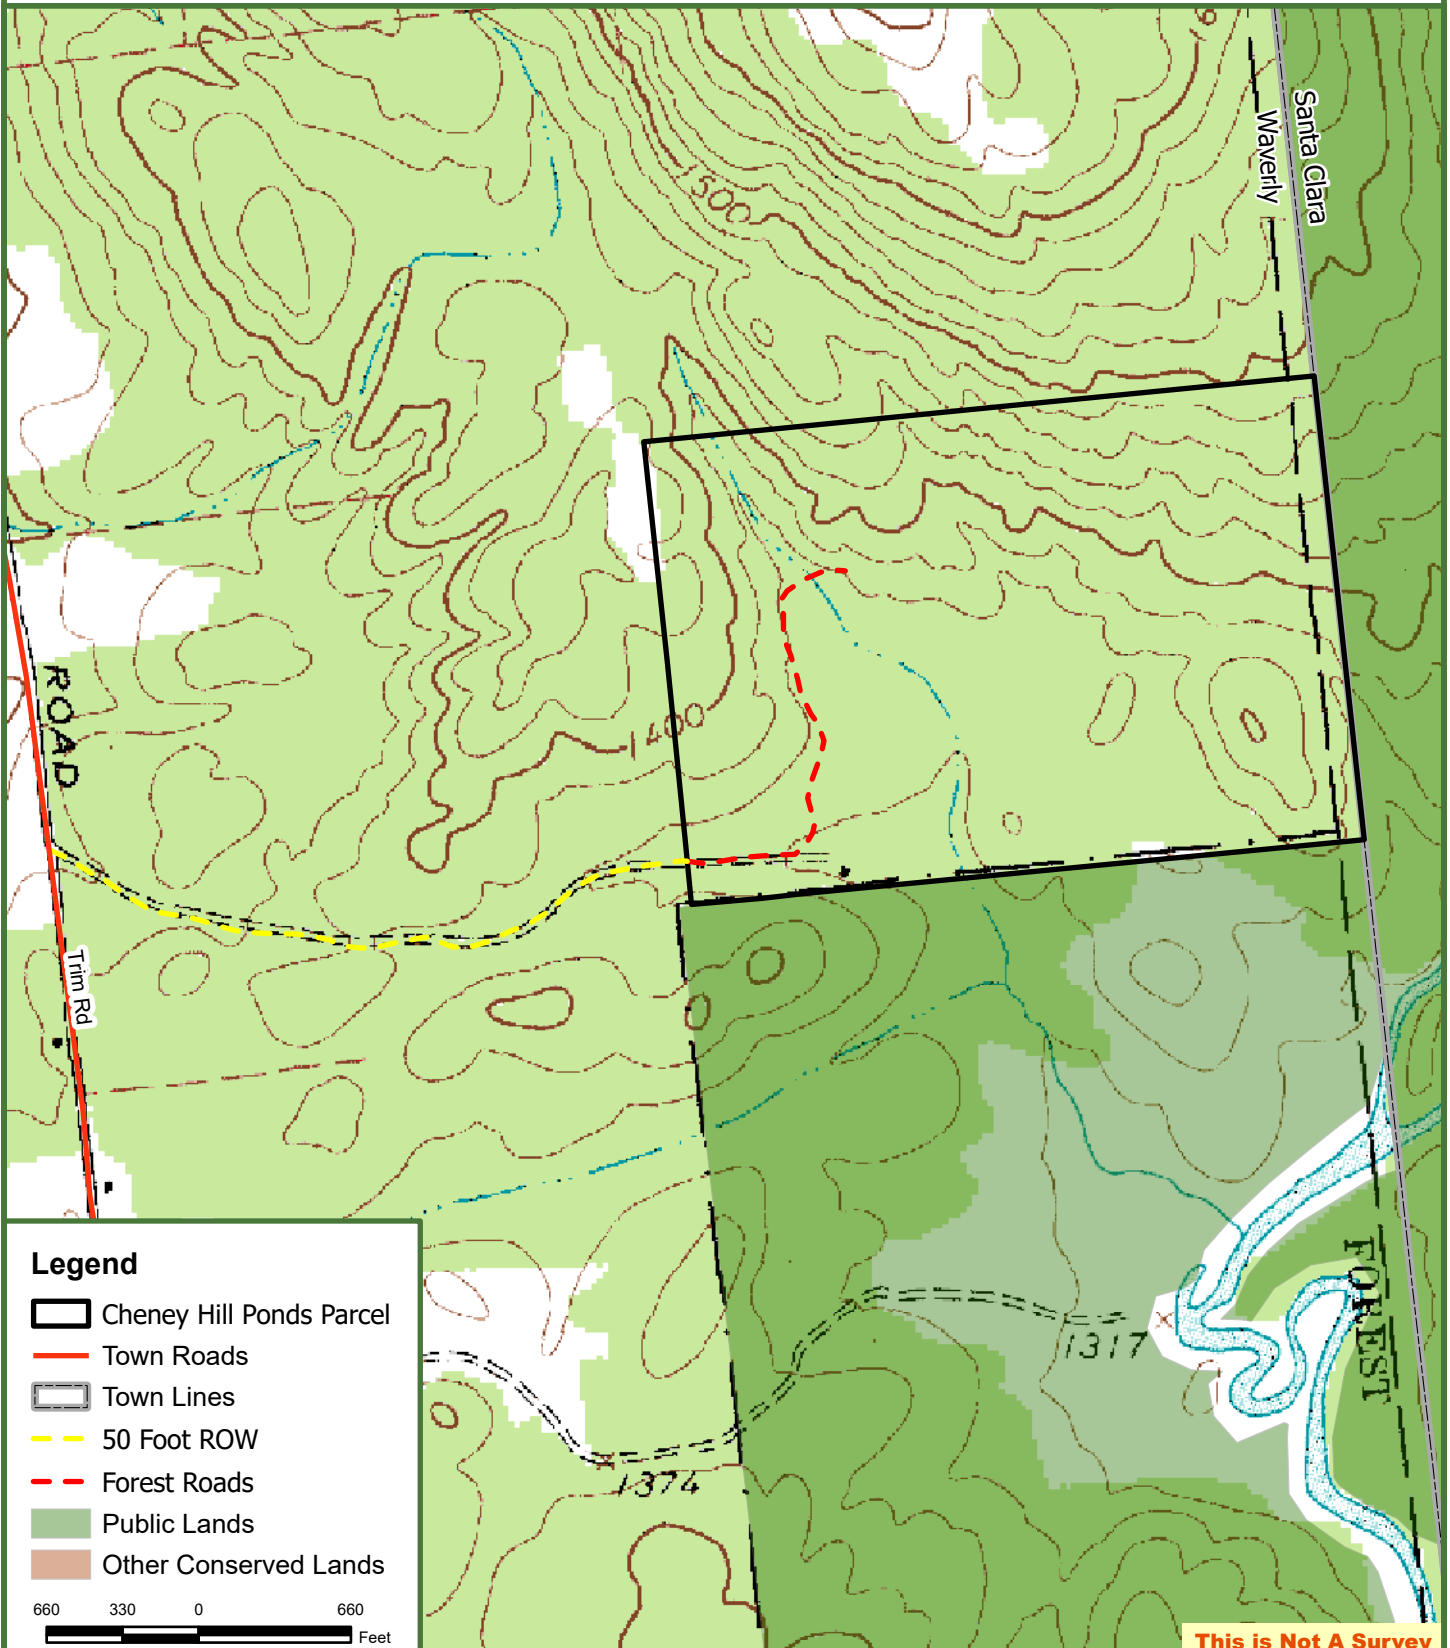

Cheney Hill Ponds Parcel

132 GIS Acres

Waverly, Franklin County, NY

**Fountains
Land**
AN F&W COMPANY

Legend

-  Cheney Hill Ponds Parcel
-  Town Roads
-  Town Lines
-  50 Foot ROW
-  Forest Roads
-  Public Lands
-  Other Conserved Lands

This is Not A Survey

Map produced from the best available information including town tax maps, hand held GPS data, aerial photography and reference information obtained from publicly available GIS sources, and the owner. Boundary lines portrayed on this map are approximate and could be different than the actual location of boundaries found in the field.