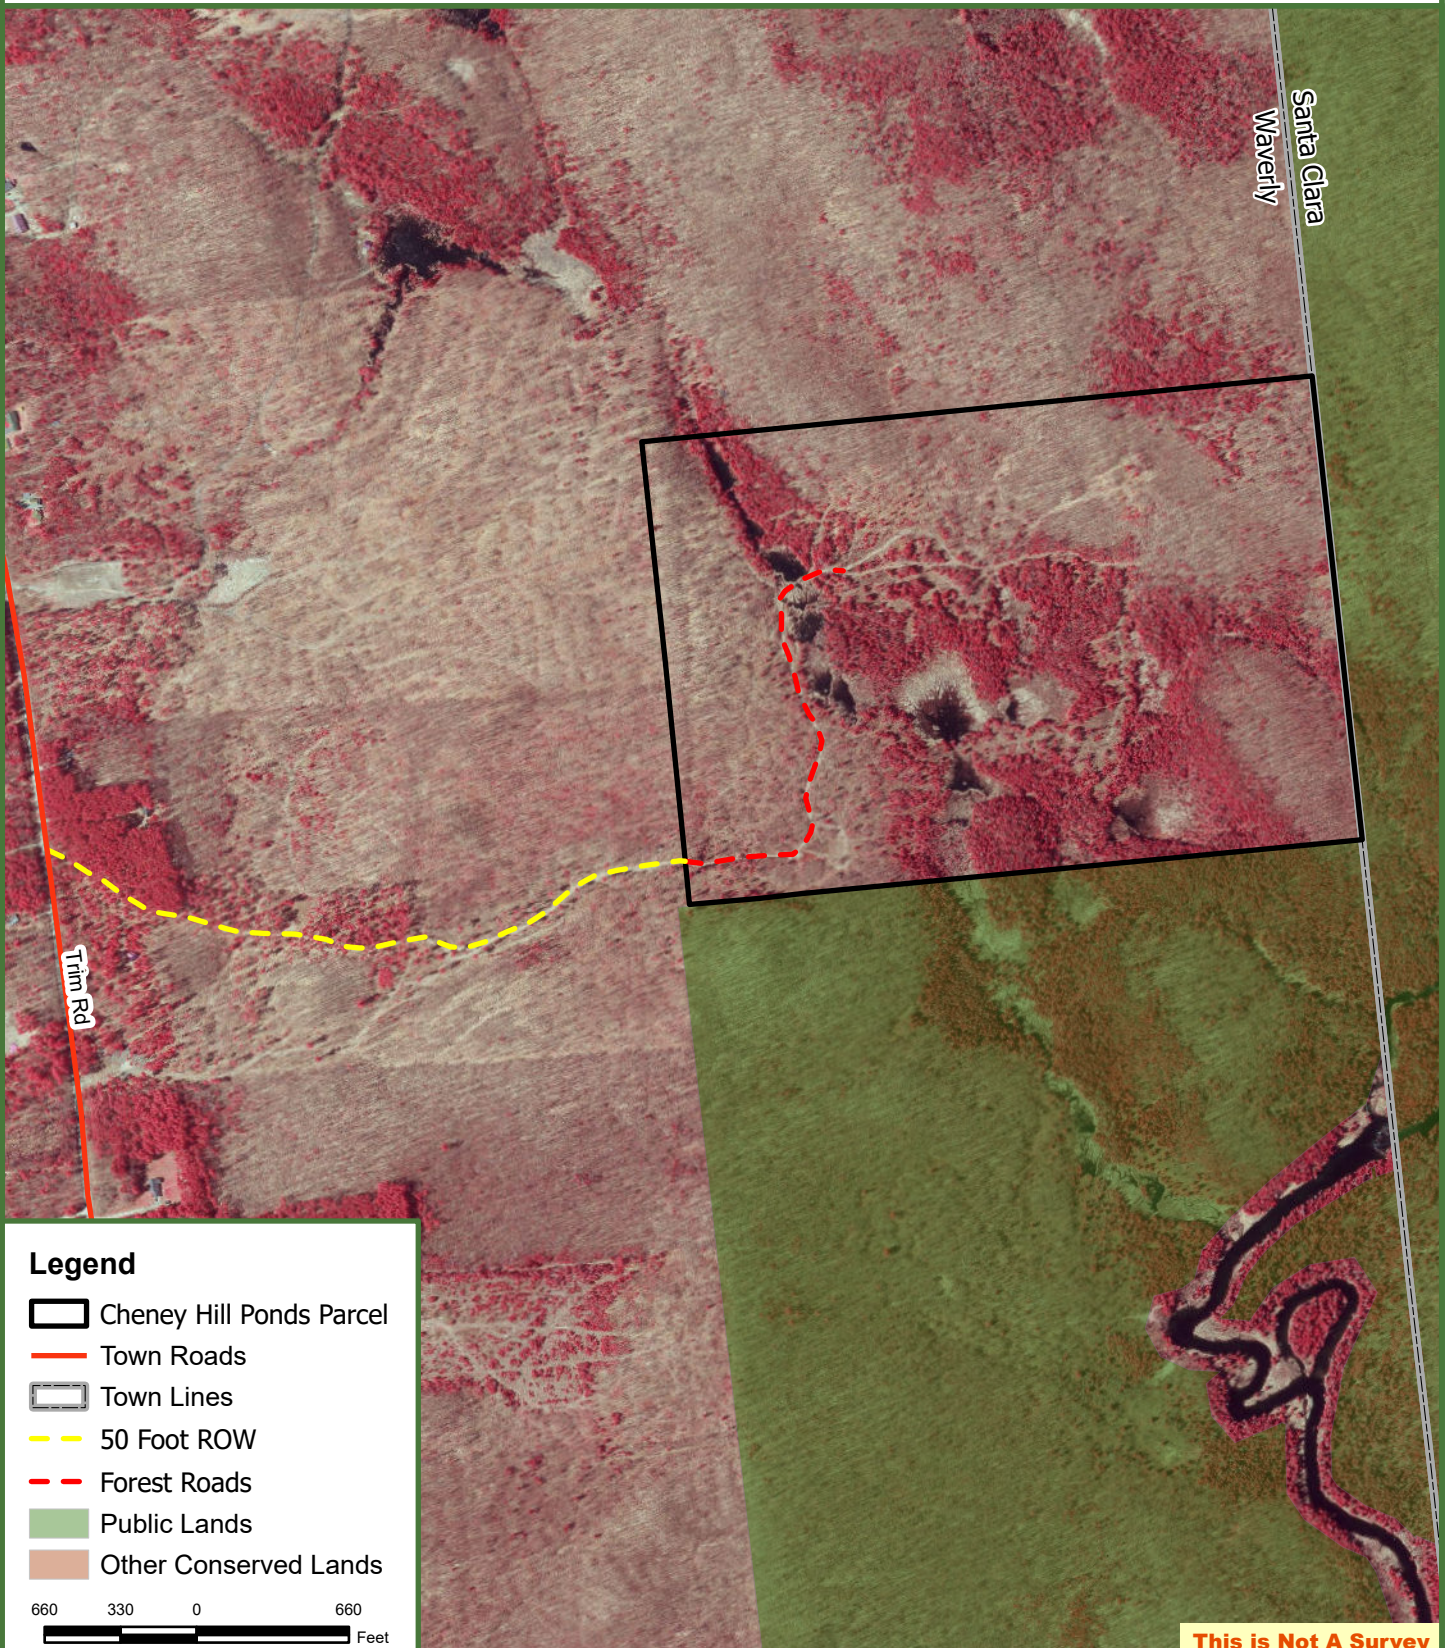

Cheney Hill Ponds Parcel

132 GIS Acres

Waverly, Franklin County, NY

**Fountains
Land**
AN F&W COMPANY

This is Not A Survey

Map produced from the best available information including town tax maps, hand held GPS data, aerial photography and reference information obtained from publicly available GIS sources, and the owner. Boundary lines portrayed on this map are approximate and could be different than the actual location of boundaries found in the field.