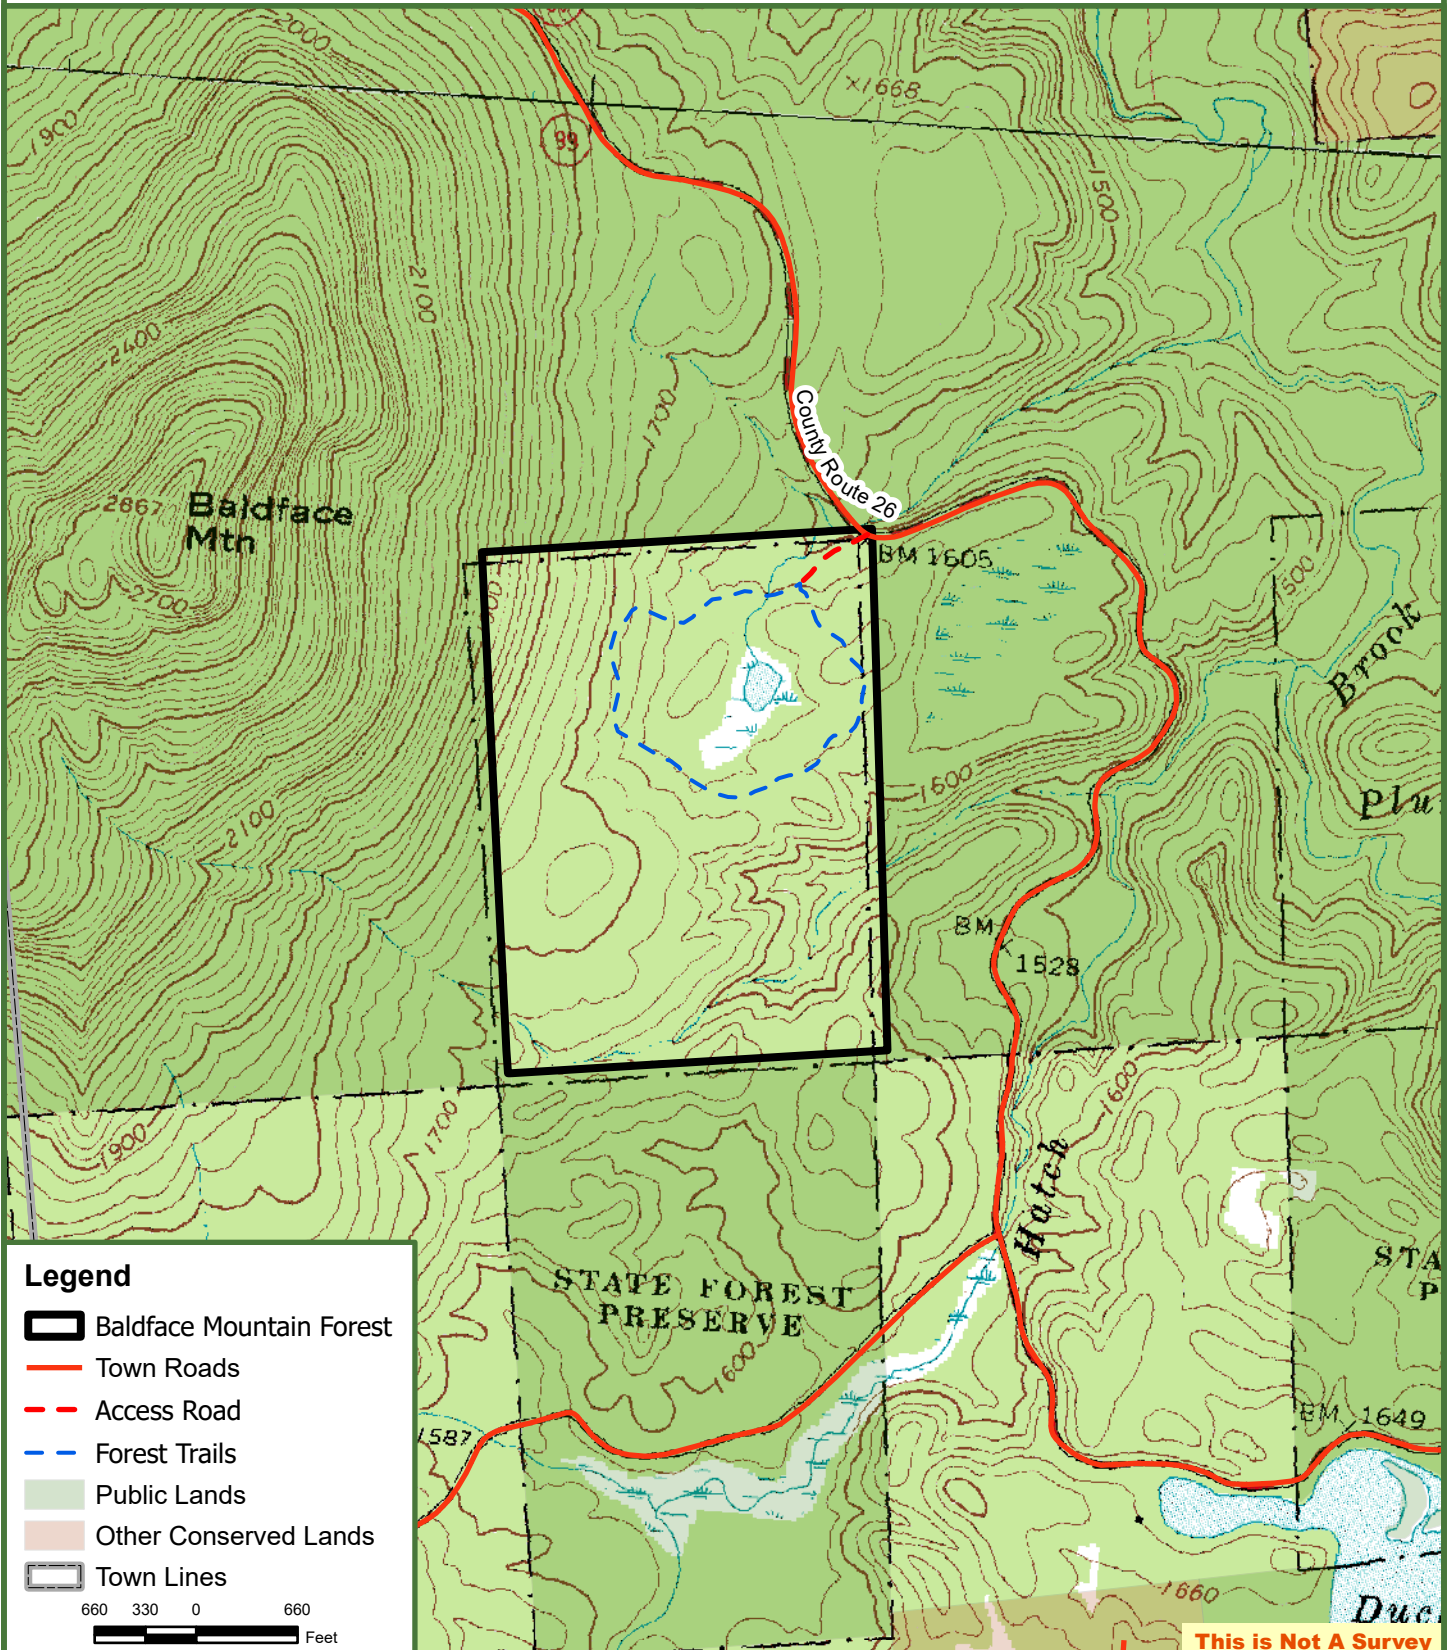

Baldface Mountain Forest

200 Tax Acres

Franklin, Franklin County, NY

**Fountains
Land**
AN F&W COMPANY

Map produced from the best available information including town tax maps, hand held GPS data, aerial photography and reference information obtained from publicly available GIS sources, and the owner. Boundary lines portrayed on this map are approximate and could be different than the actual location of boundaries found in the field.