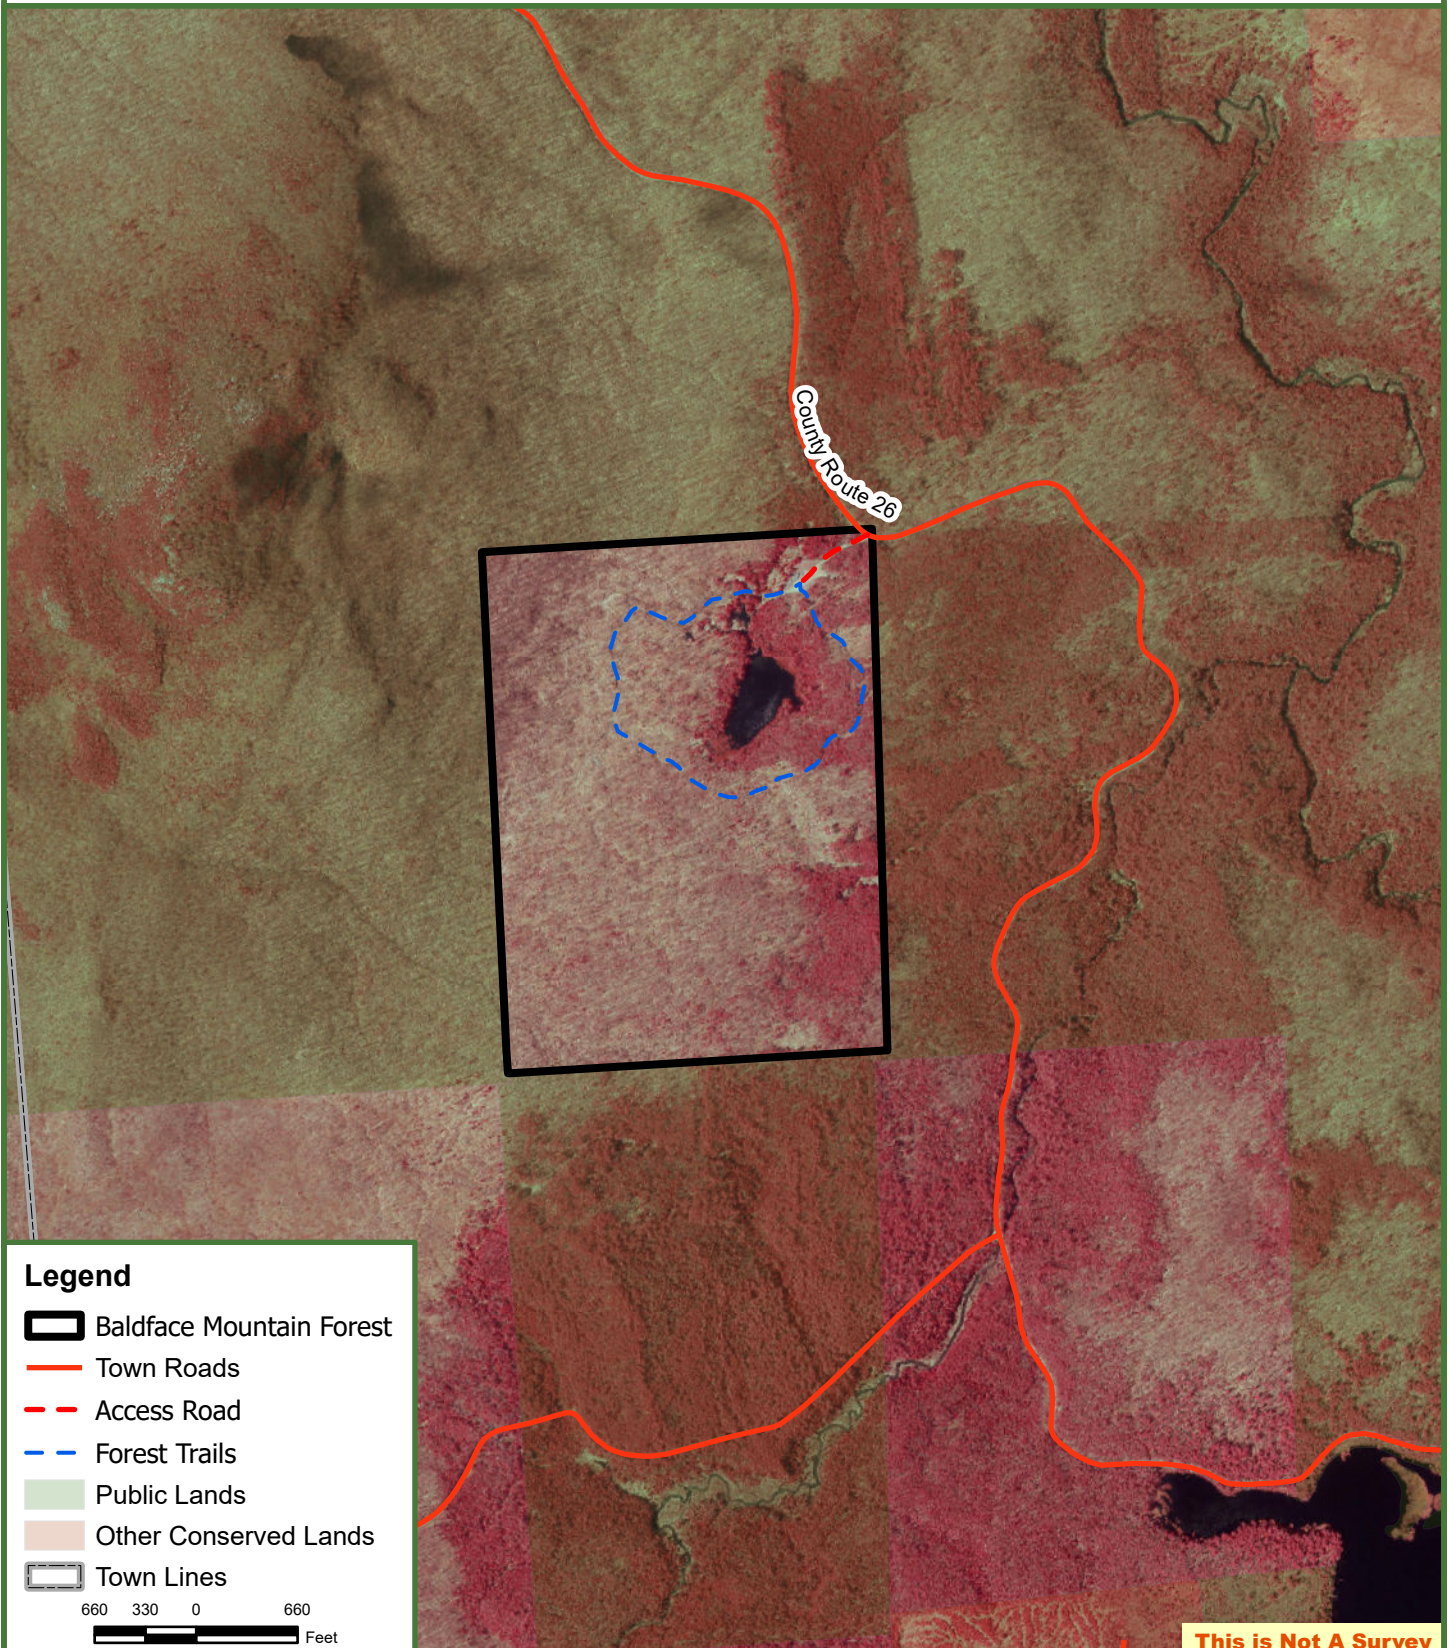

Baldface Mountain Forest

200 Tax Acres

Franklin, Franklin County, NY

**Fountains
Land**

AN F&W COMPANY

Map produced from the best available information including town tax maps, hand held GPS data, aerial photography and reference information obtained from publicly available GIS sources, and the owner. Boundary lines portrayed on this map are approximate and could be different than the actual location of boundaries found in the field.