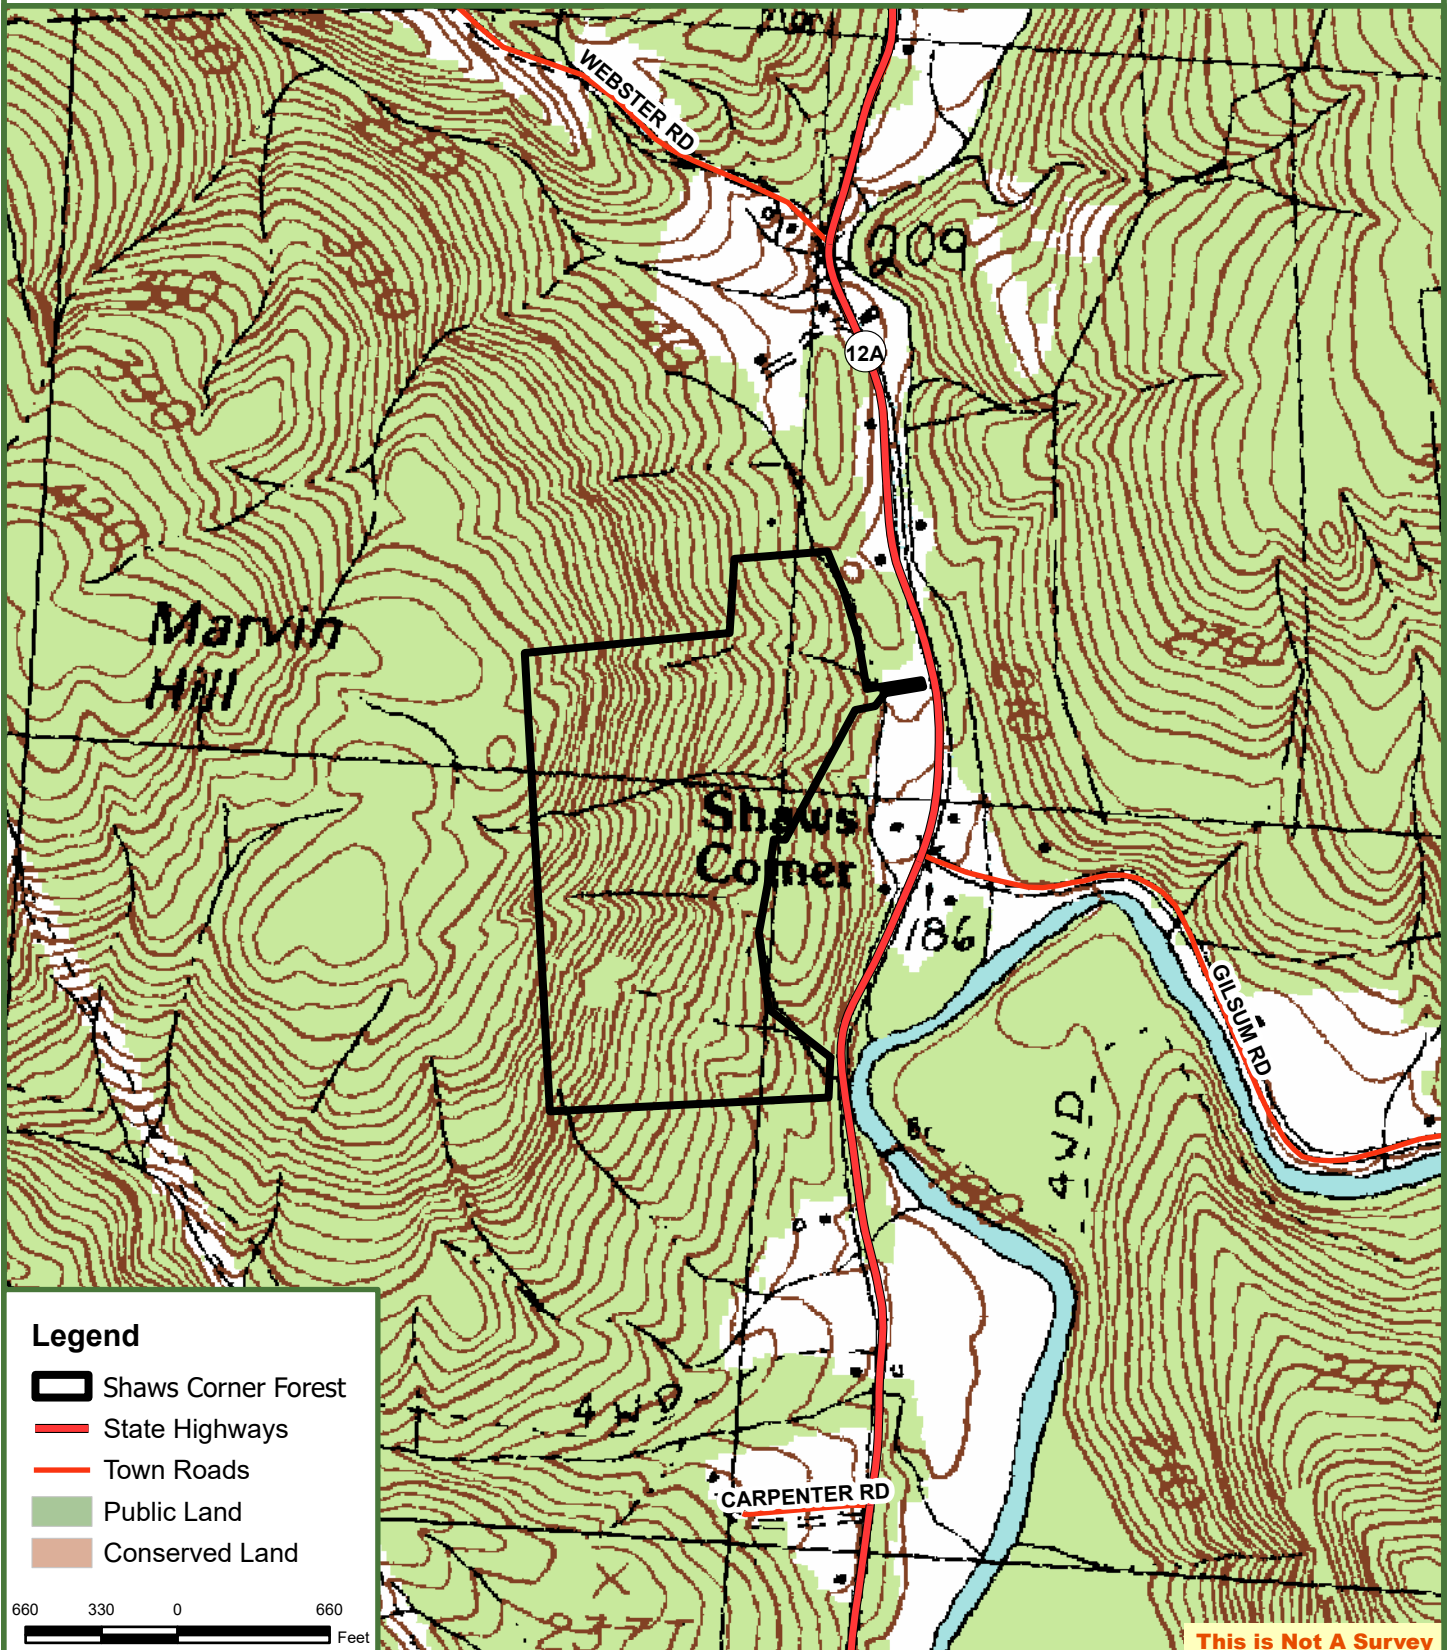

Shaws Corner Forest

55 Acres
Surry, Cheshire County, New Hampshire

**Fountains
Land**
AN F&W COMPANY

Map produced from the best available information including town tax maps, hand held GPS data, aerial photography and reference information obtained from publicly available GIS sources, and the owner. Boundary lines portrayed on this map are approximate and could be different than the actual location of boundaries found in the field.