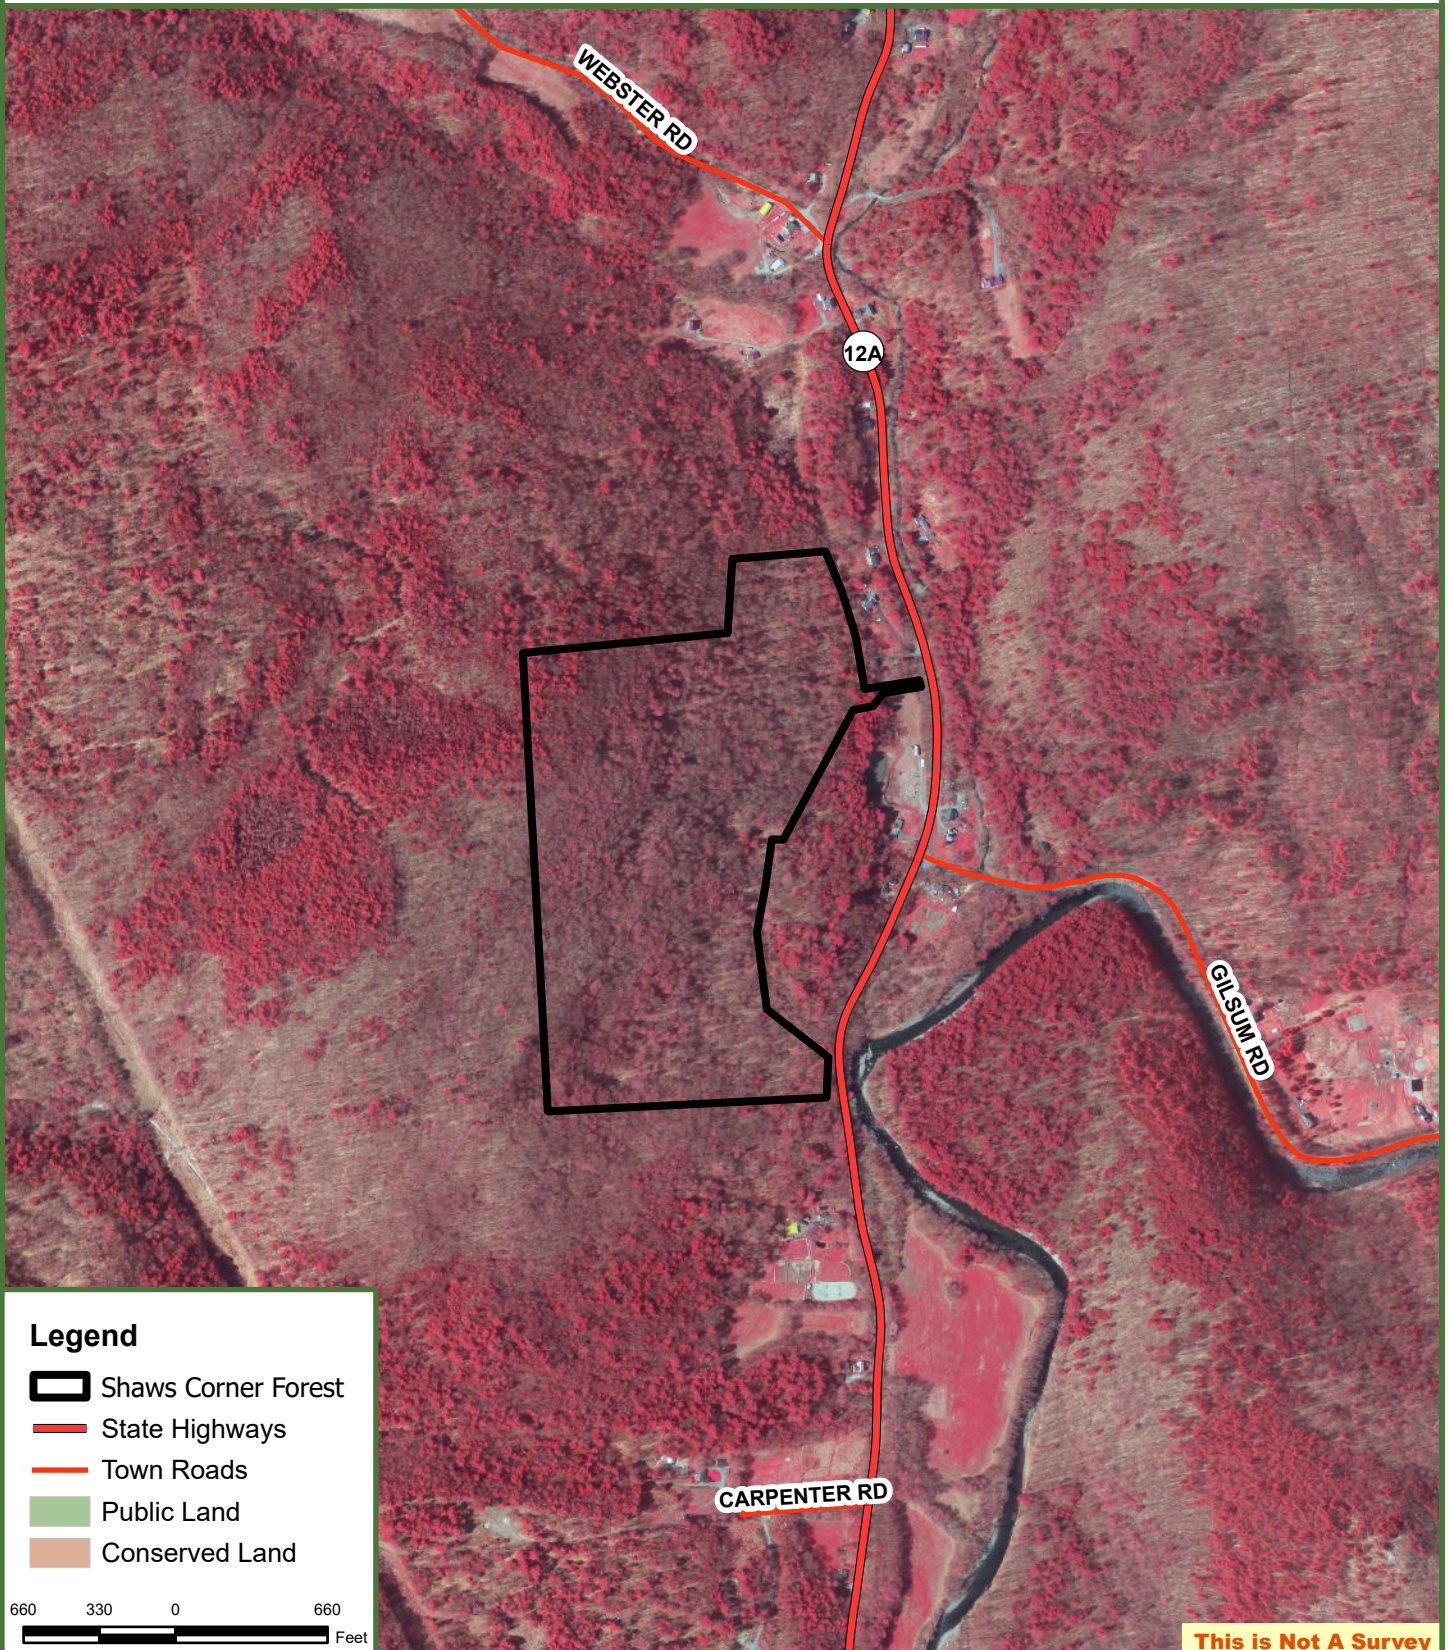

# Shaws Corner Forest

55 Acres  
Surry, Cheshire County, New Hampshire

**Fountains  
Land**  
AN F&W COMPANY

**This is Not A Survey**

Map produced from the best available information including town tax maps, hand held GPS data, aerial photography and reference information obtained from publicly available GIS sources, and the owner. Boundary lines portrayed on this map are approximate and could be different than the actual location of boundaries found in the field.