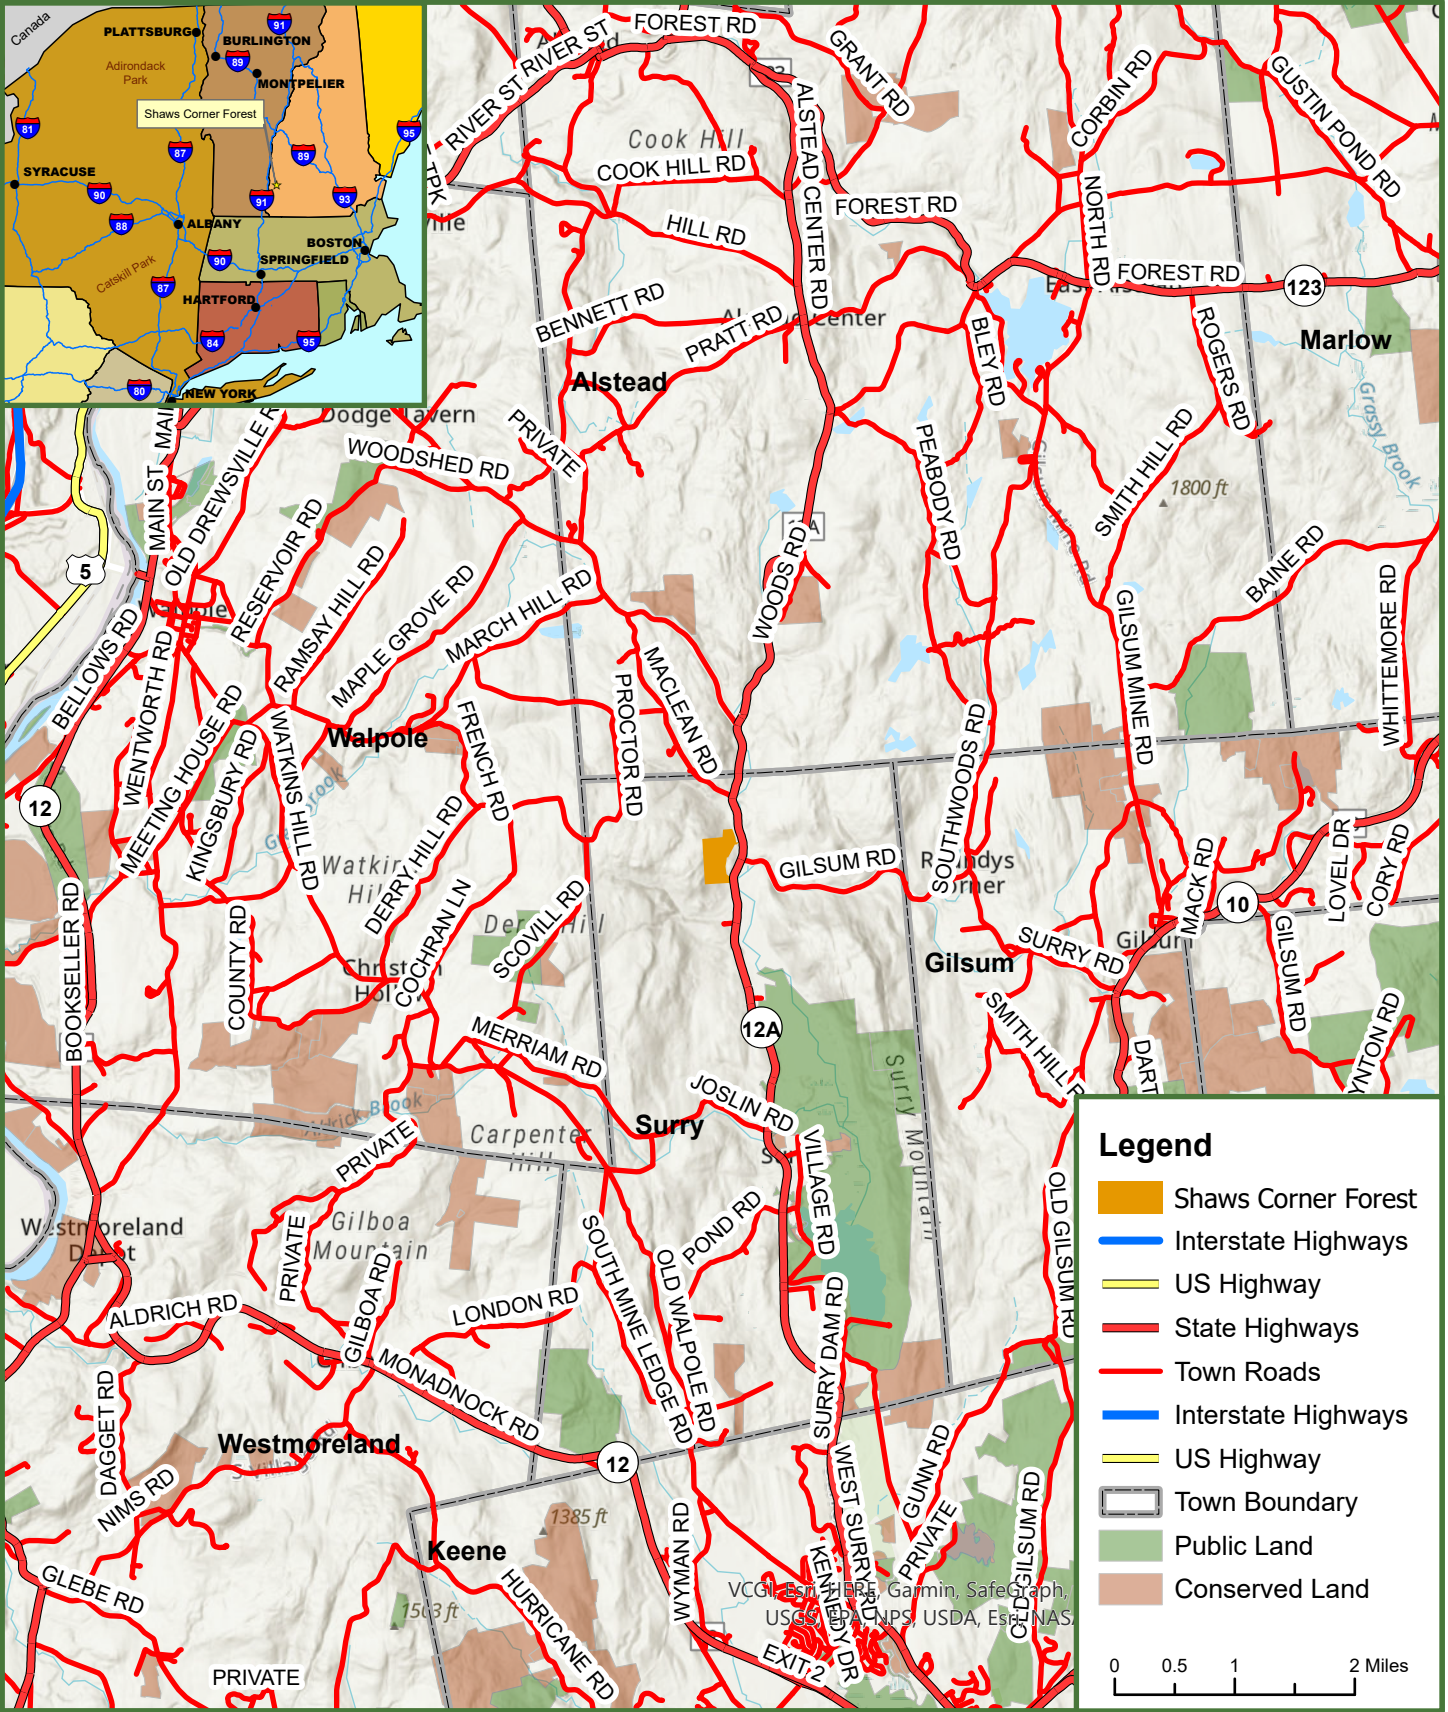

Locus Map

Shaws Corner Forest

55 Acres

Fountains Land
AN F&W COMPANY

Surry, Cheshire County, New Hampshire

Legend

- Shaws Corner Forest
- Interstate Highways
- US Highway
- State Highways
- Town Roads
- Interstate Highways
- US Highway
- Town Boundary
- Public Land
- Conserved Land