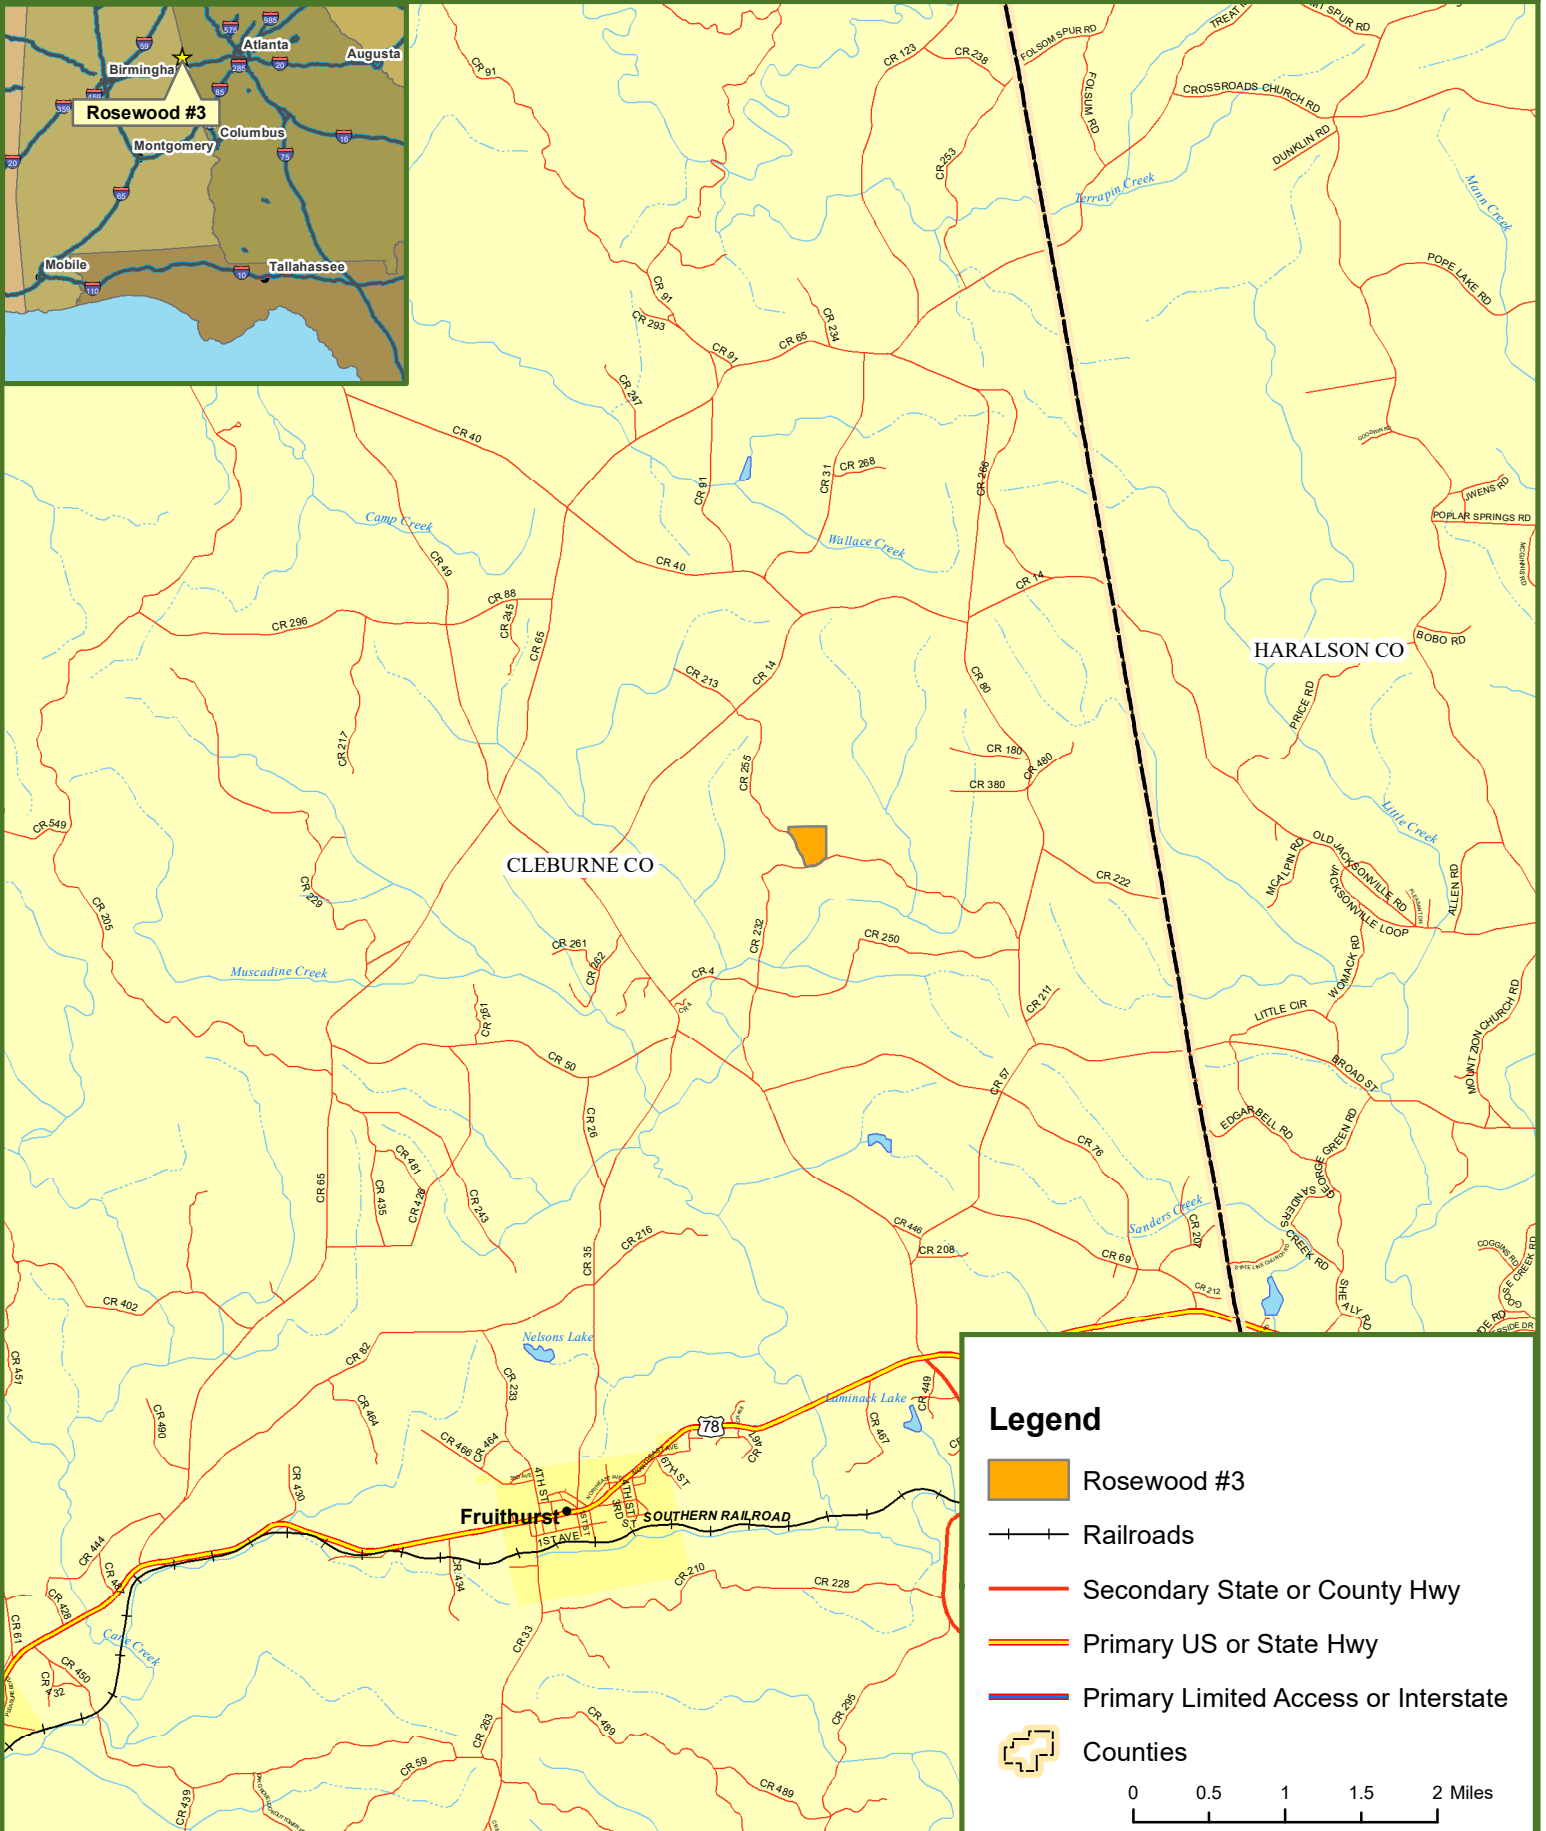

Locus Map

Rosewood #3

Cleburne County, AL

31 +/- Acres

Legend

-  Rosewood #3
-  Railroads
-  Secondary State or County Hwy
-  Primary US or State Hwy
-  Primary Limited Access or Interstate
-  Counties

0 0.5 1 1.5 2 Miles