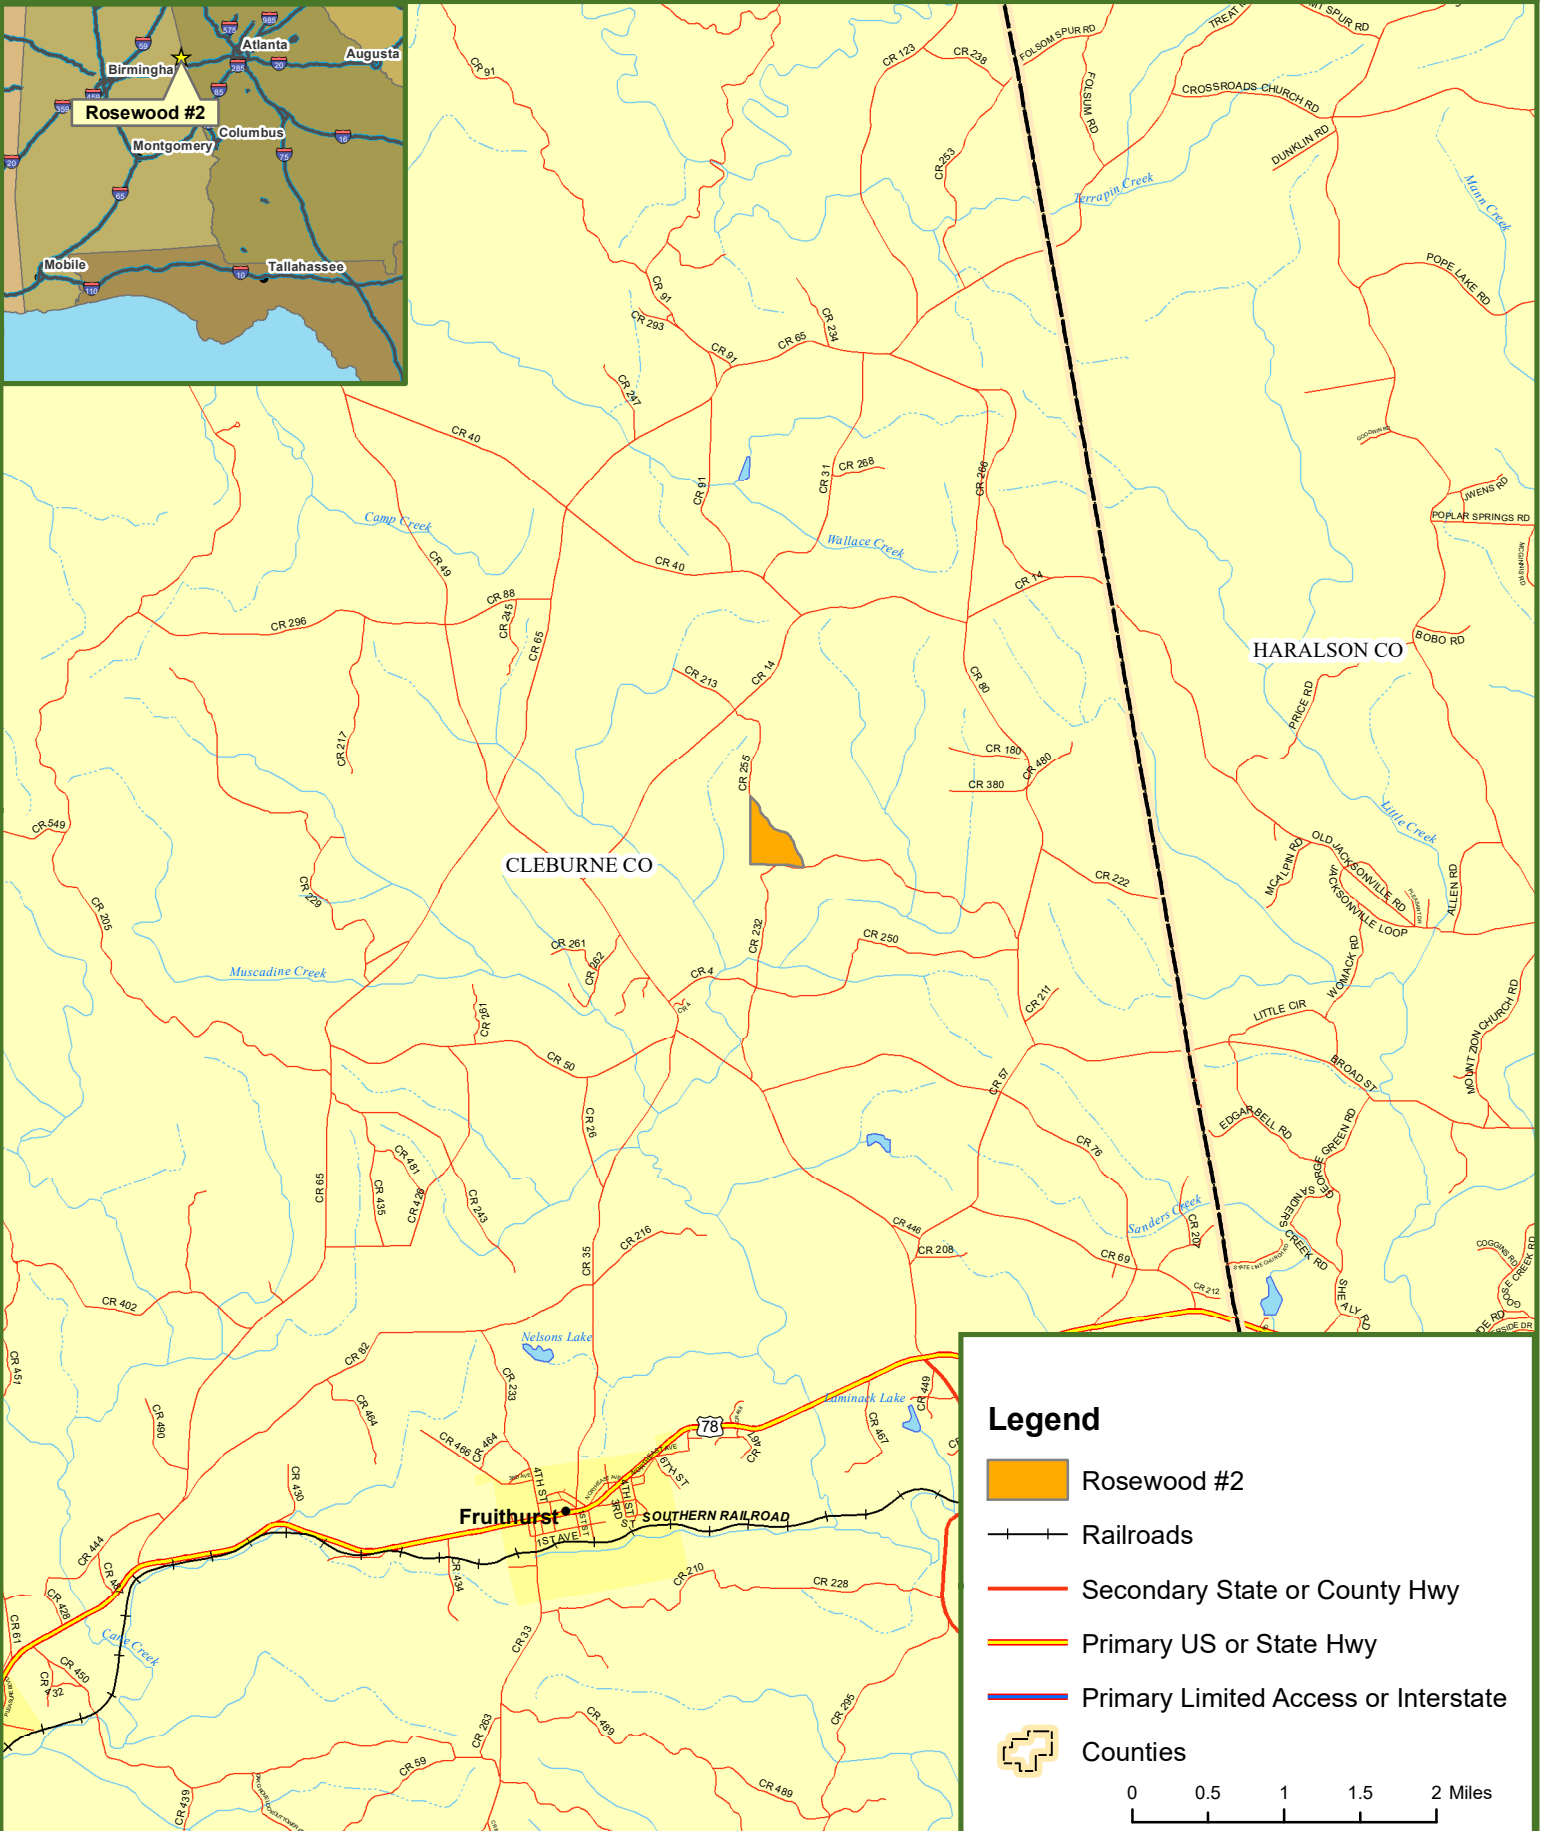

Locus Map

Rosewood #2

Cleburne County, AL

55 +/- Acres

Legend

-  Rosewood #2
-  Railroads
-  Secondary State or County Hwy
-  Primary US or State Hwy
-  Primary Limited Access or Interstate
-  Counties