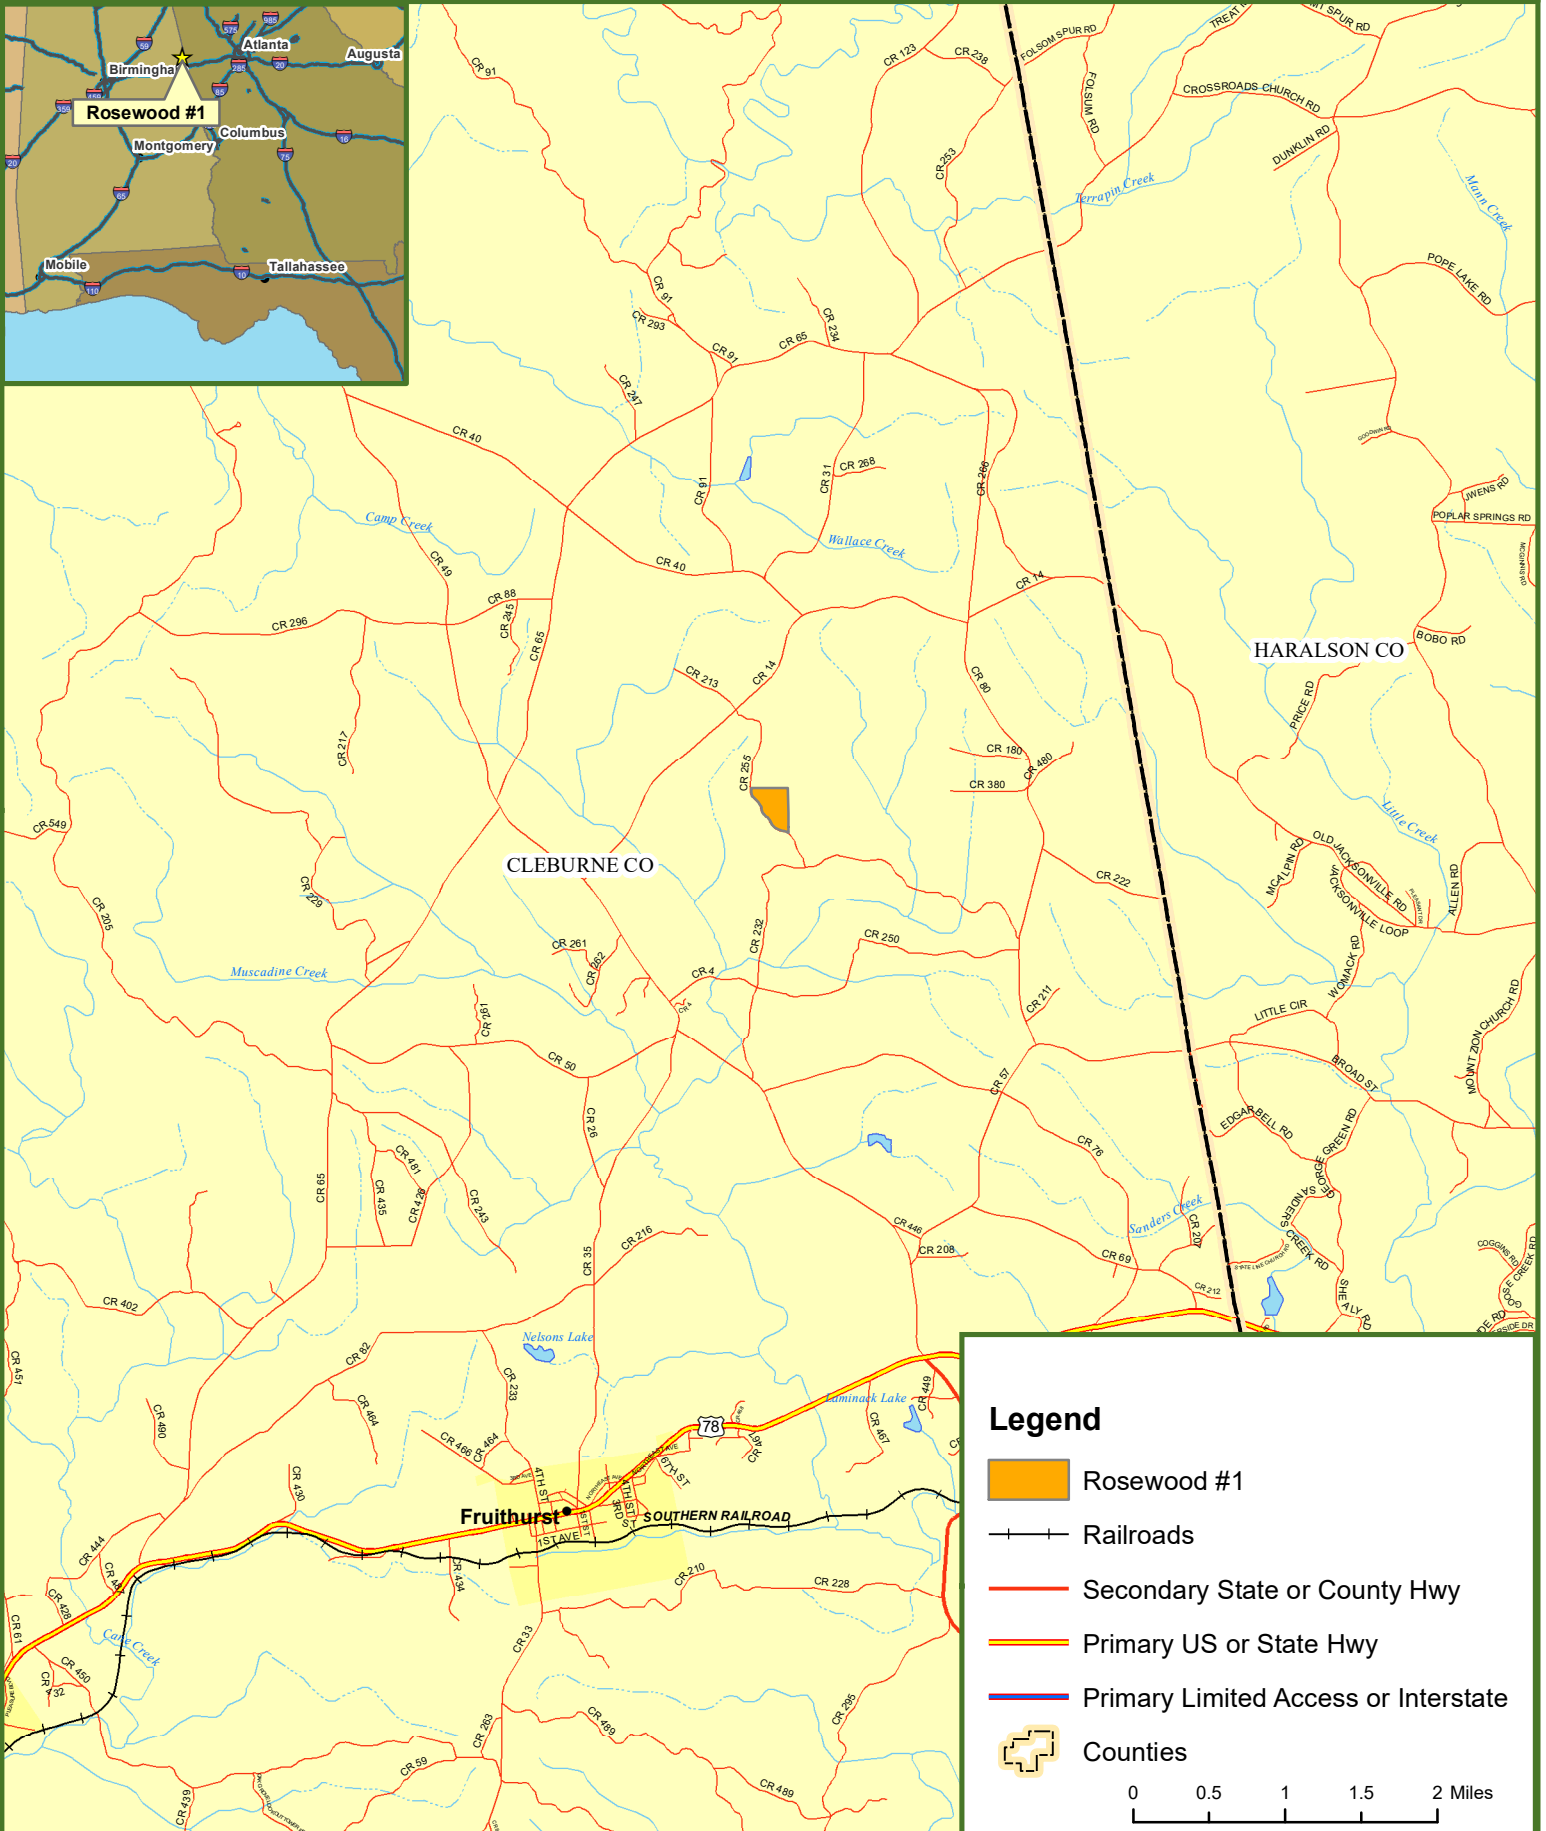

Locus Map

Rosewood #1

Cleburne County, AL

30 +/- Acres

Legend

-  Rosewood #1
-  Railroads
-  Secondary State or County Hwy
-  Primary US or State Hwy
-  Primary Limited Access or Interstate
-  Counties