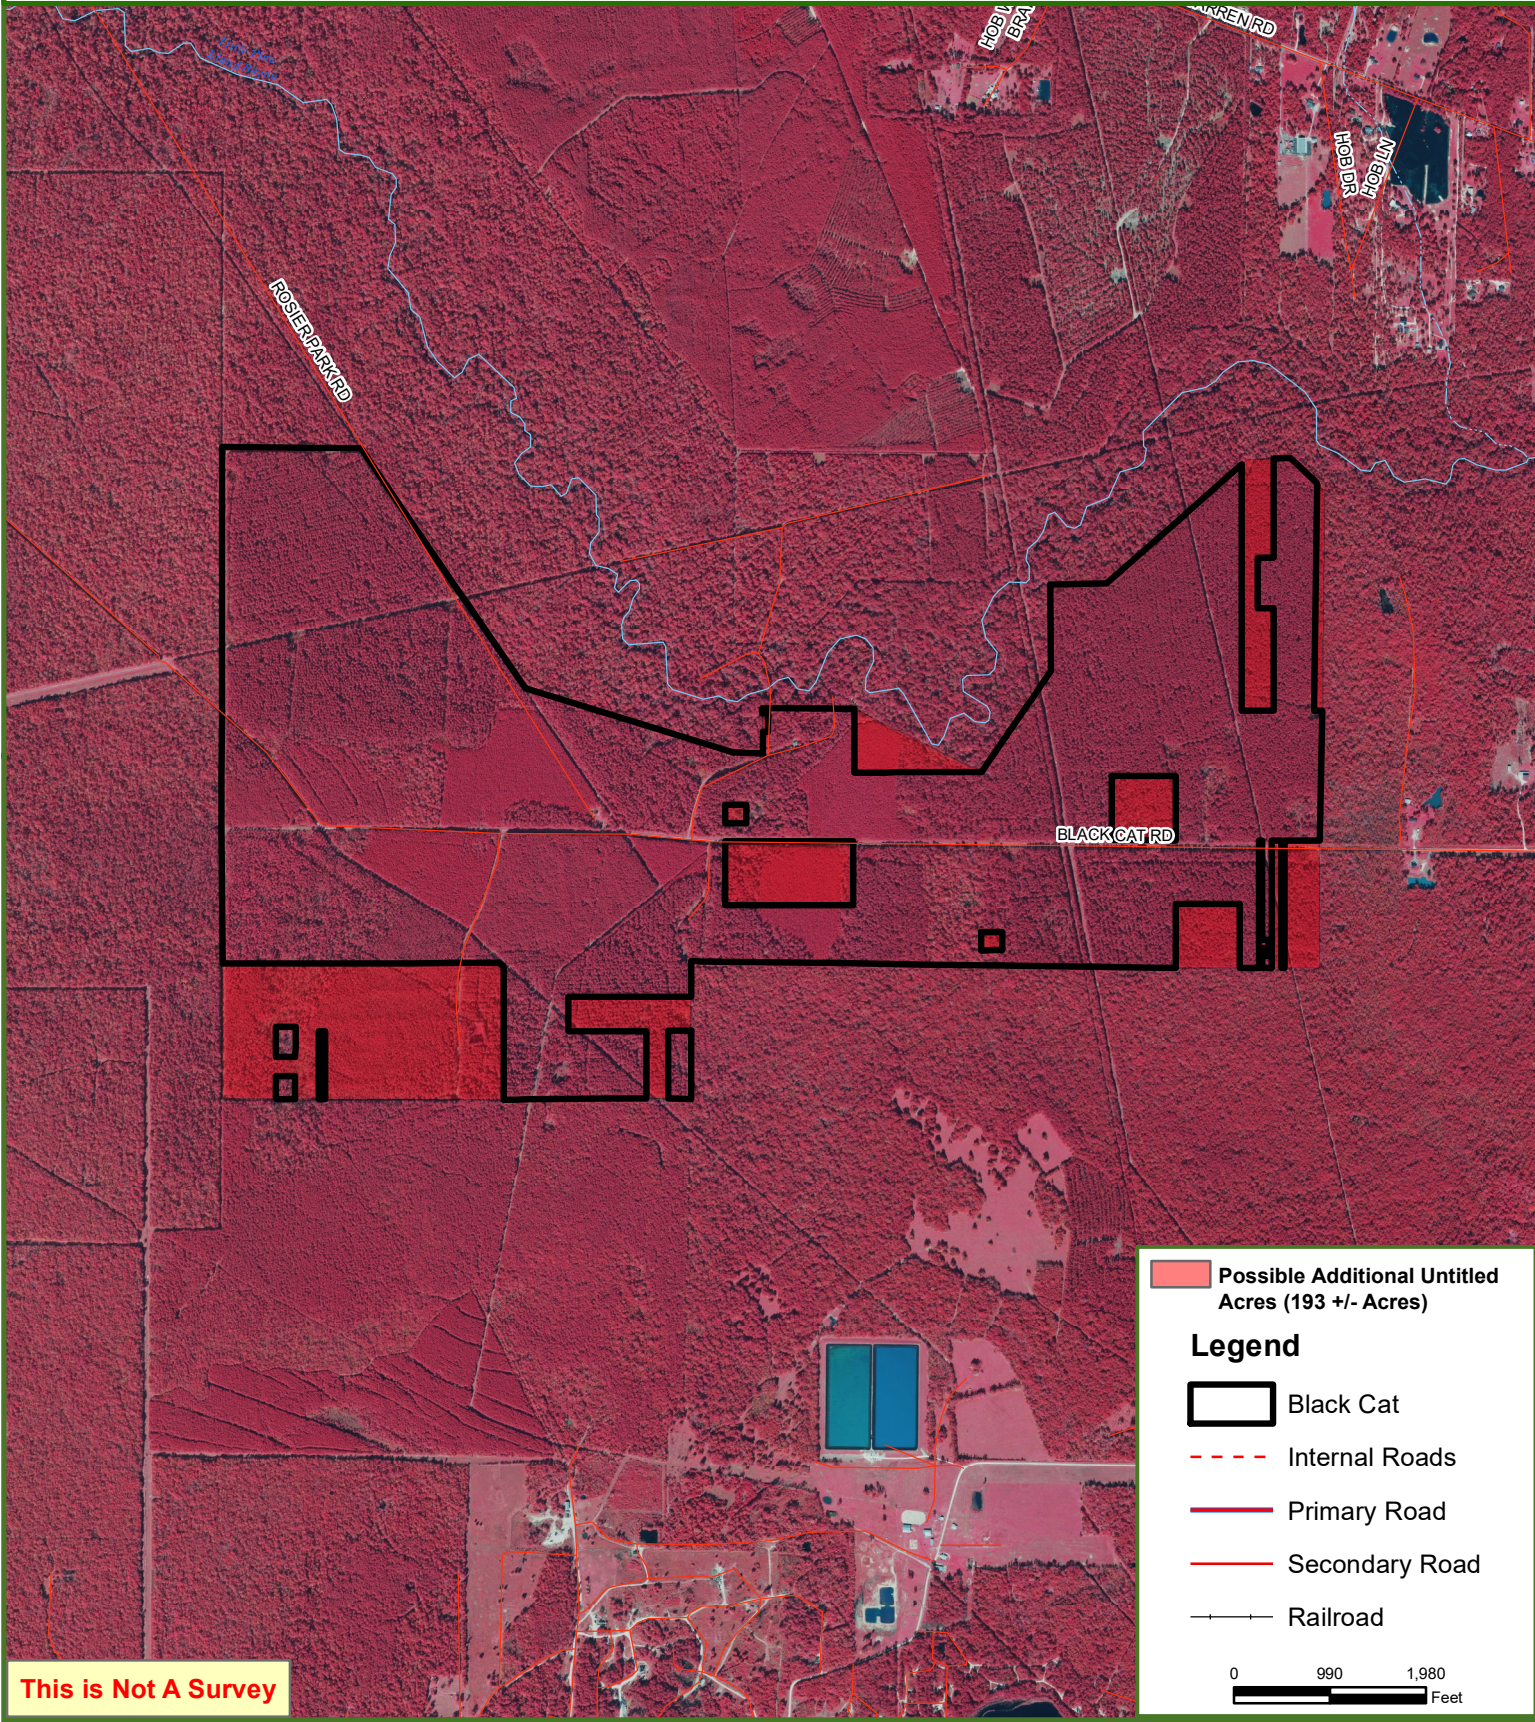

Black Cat

900 +/- Acres
Hardin County, TX

This is Not A Survey

 Possible Additional Untitled Acres (193 +/- Acres)

Legend

-  Black Cat
-  Internal Roads
-  Primary Road
-  Secondary Road
-  Railroad

0 990 1,980
Feet

This map was produced from information supplied by the seller and the use of aerial photography. The boundary lines portrayed on this map are approximate and could be different than the actual location of the boundaries found in the field.