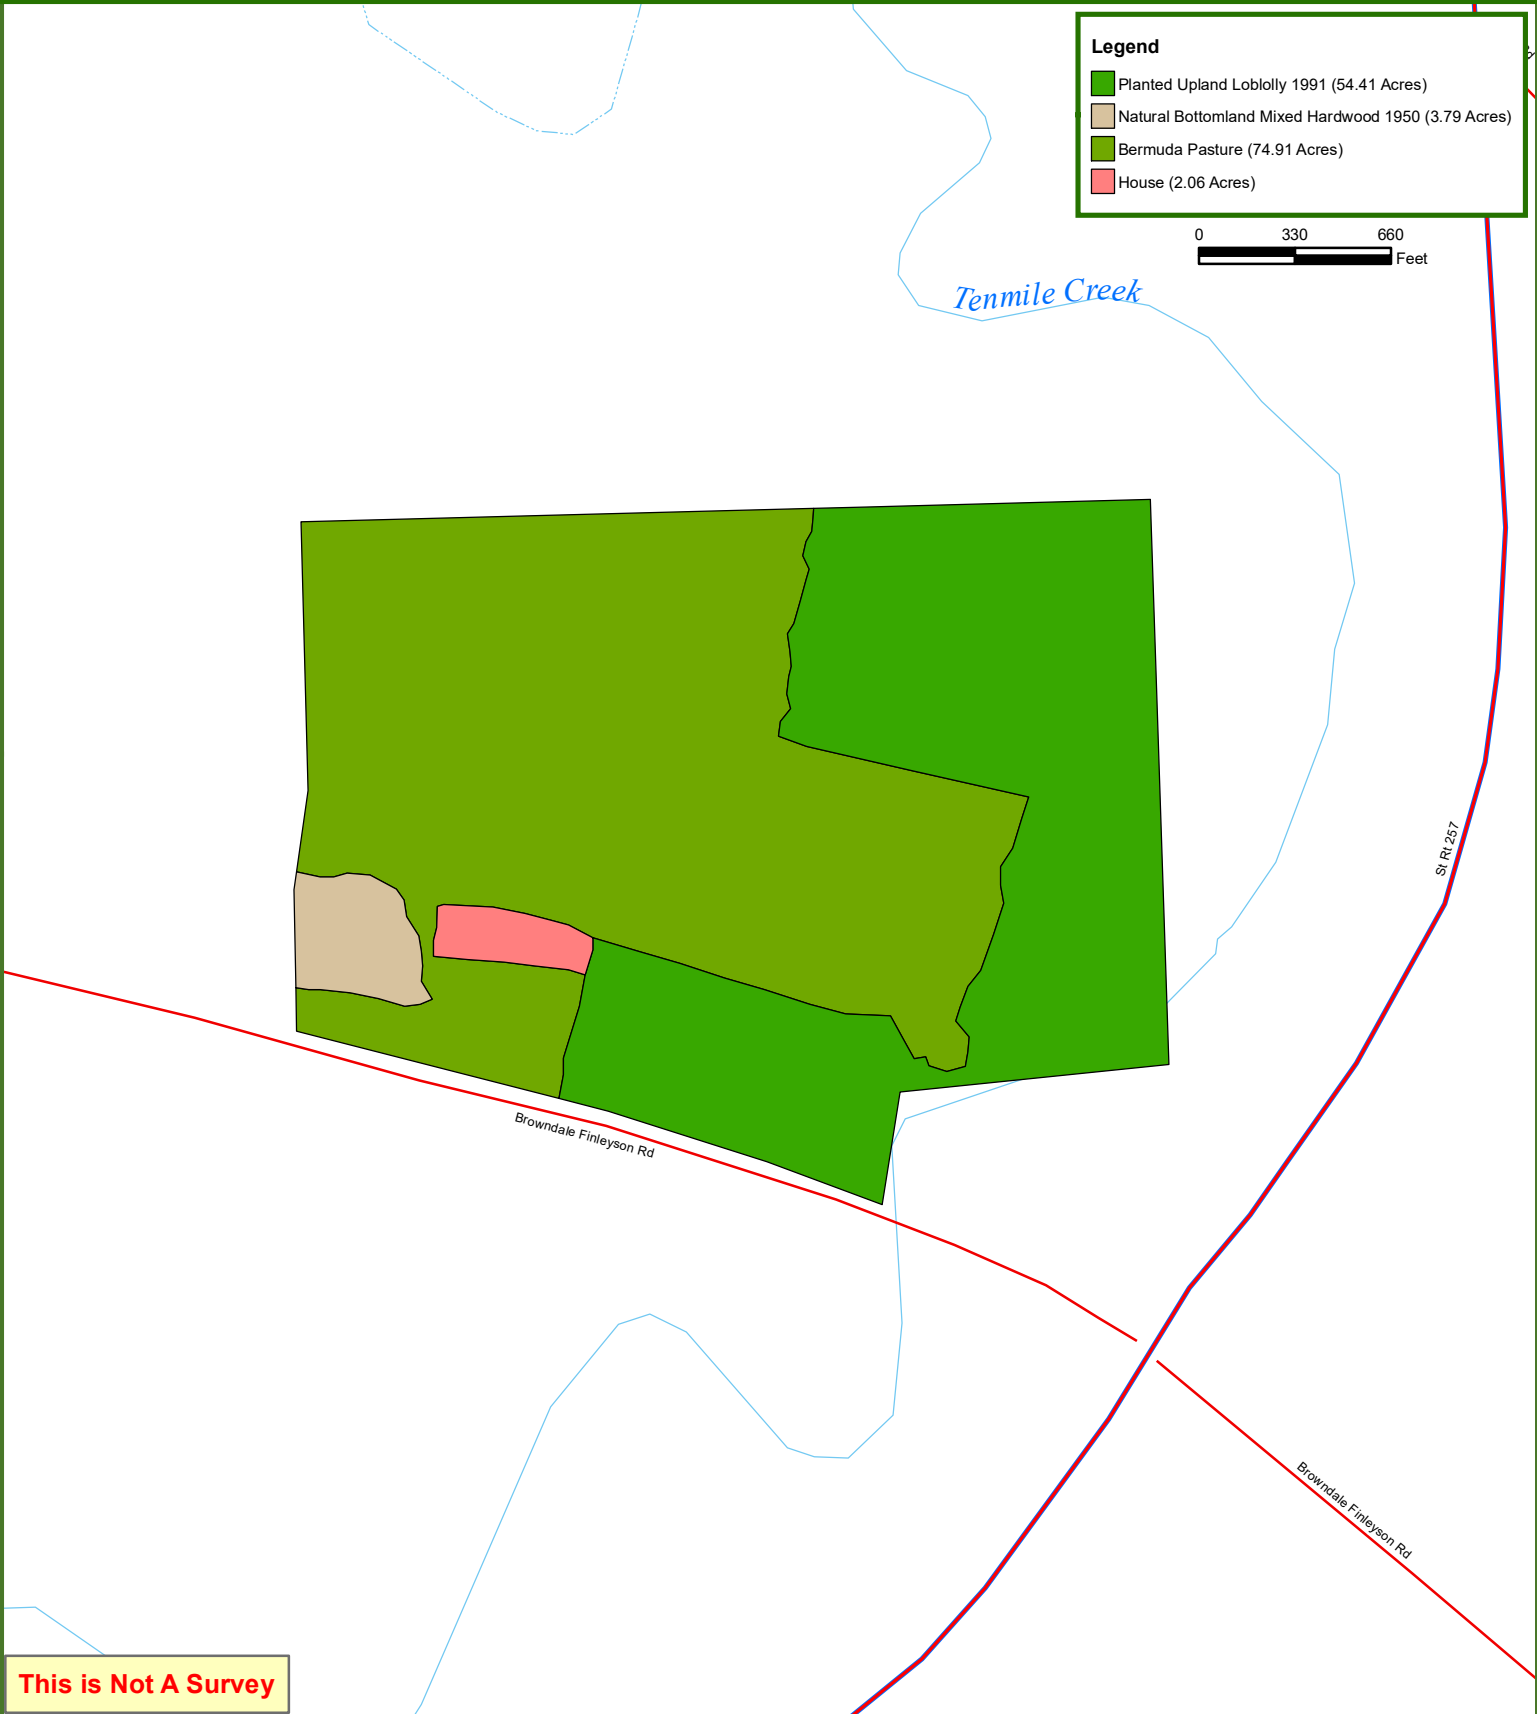

# Willis Cattle Farm

135 +/- Acres  
Pulaski County, GA

**Legend**

- Planted Upland Loblolly 1991 (54.41 Acres)
- Natural Bottomland Mixed Hardwood 1950 (3.79 Acres)
- Bermuda Pasture (74.91 Acres)
- House (2.06 Acres)

This map was produced from information supplied by the seller and the use of aerial photography. The boundary lines portrayed on this map are approximate and could be different than the actual location of the boundaries found in the field.