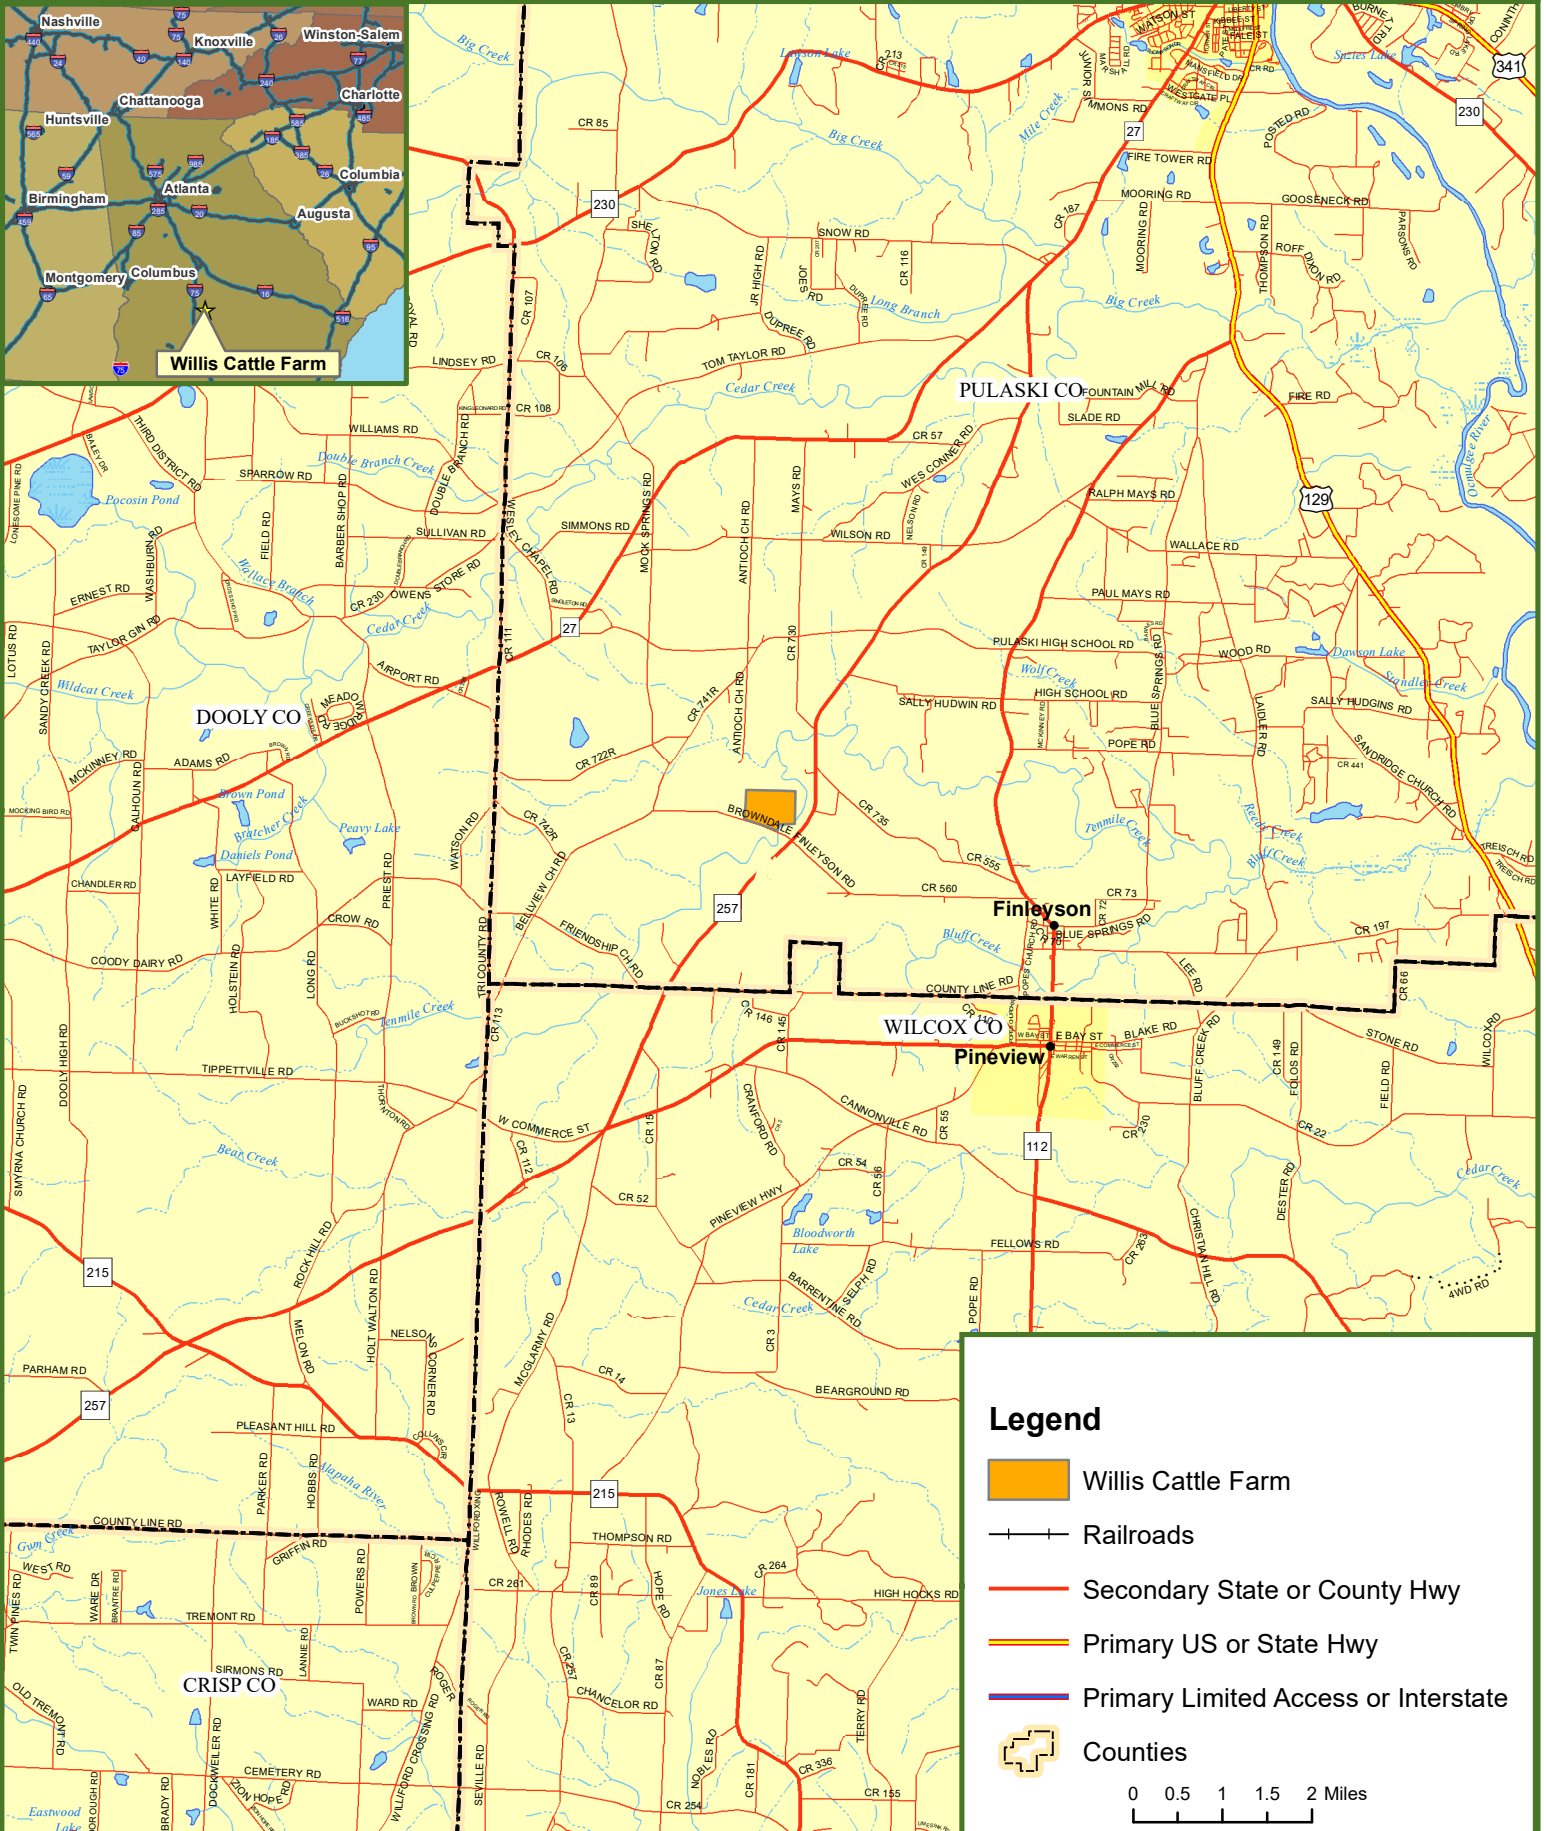

Locus Map

Willis Cattle Farm

Pulaski County, GA

135 +/- Acres

Legend

-  Willis Cattle Farm
-  Railroads
-  Secondary State or County Hwy
-  Primary US or State Hwy
-  Primary Limited Access or Interstate
-  Counties

0 0.5 1 1.5 2 Miles