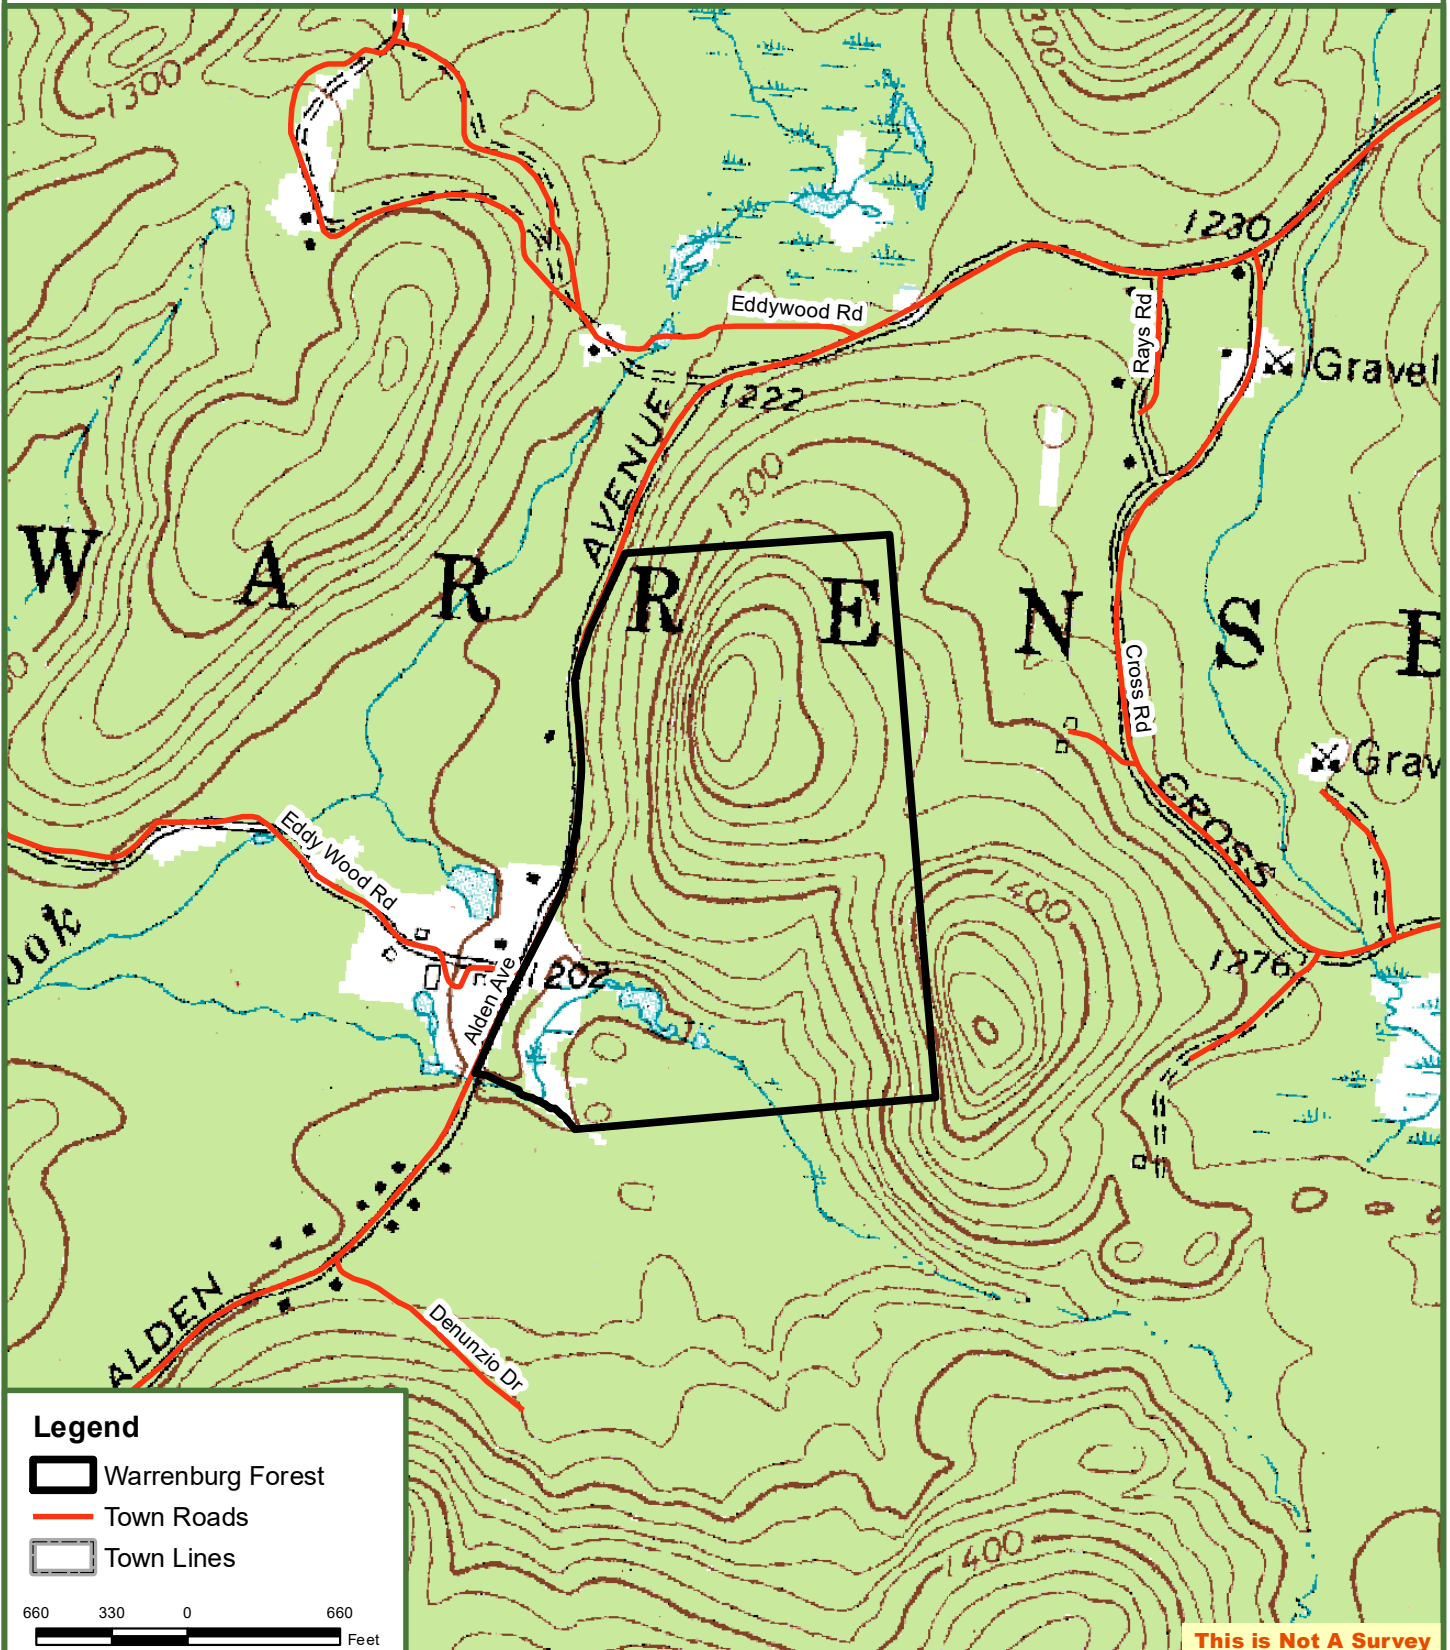

# Warrensburg Forest

86 Surveyed Acres

Warrensburg, Warren County, NY

**Fountains  
Land**  
AN F&W COMPANY

Map produced from the best available information including town tax maps, hand held GPS data, aerial photography and reference information obtained from publicly available GIS sources, and the owner. Boundary lines portrayed on this map are approximate and could be different than the actual location of boundaries found in the field.