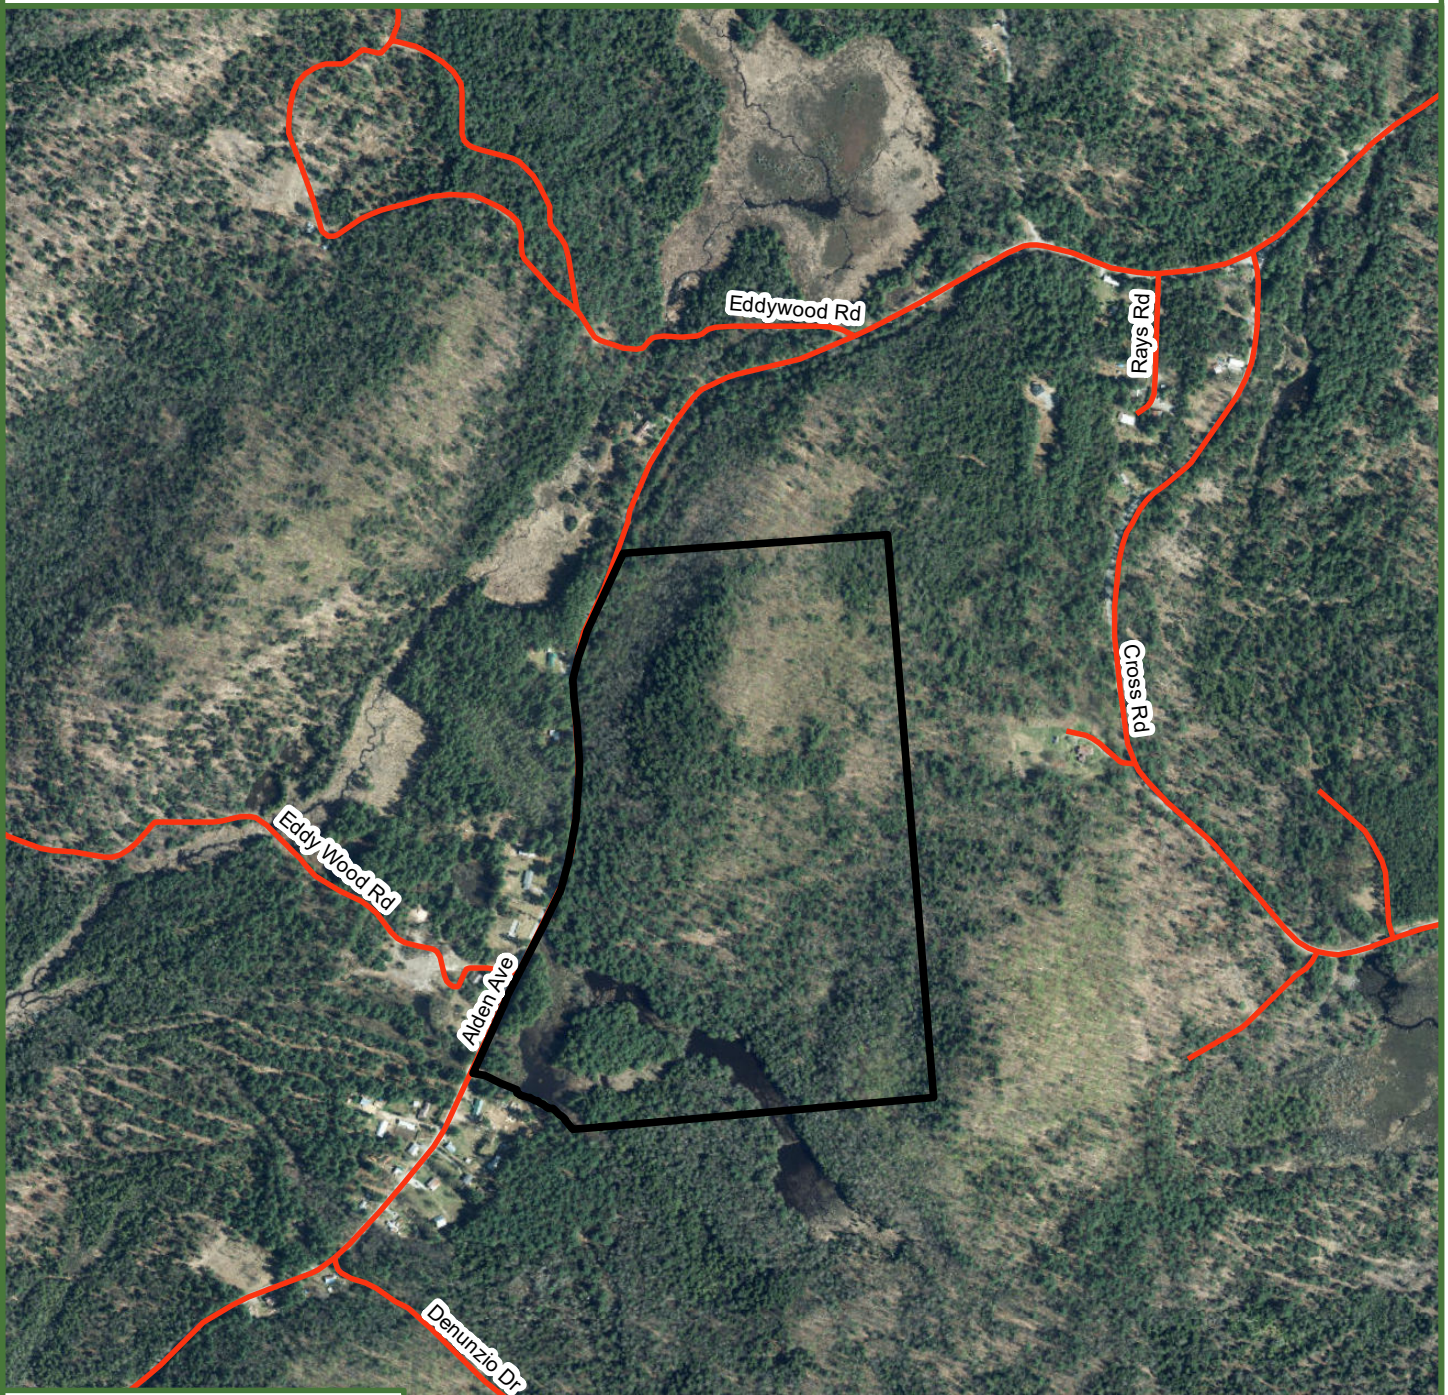

Warrensburg Forest

86 Surveyed Acres
Warrensburg, Warren County, NY

**Fountains
Land**
AN F&W COMPANY

Legend

-  Warrensburg Forest
-  Town Roads
-  Town Lines

NY **This is Not A Survey**

Map produced from the best available information including town tax maps, hand held GPS data, aerial photography and reference information obtained from publicly available GIS sources, and the owner. Boundary lines portrayed on this map are approximate and could be different than the actual location of boundaries found in the field.